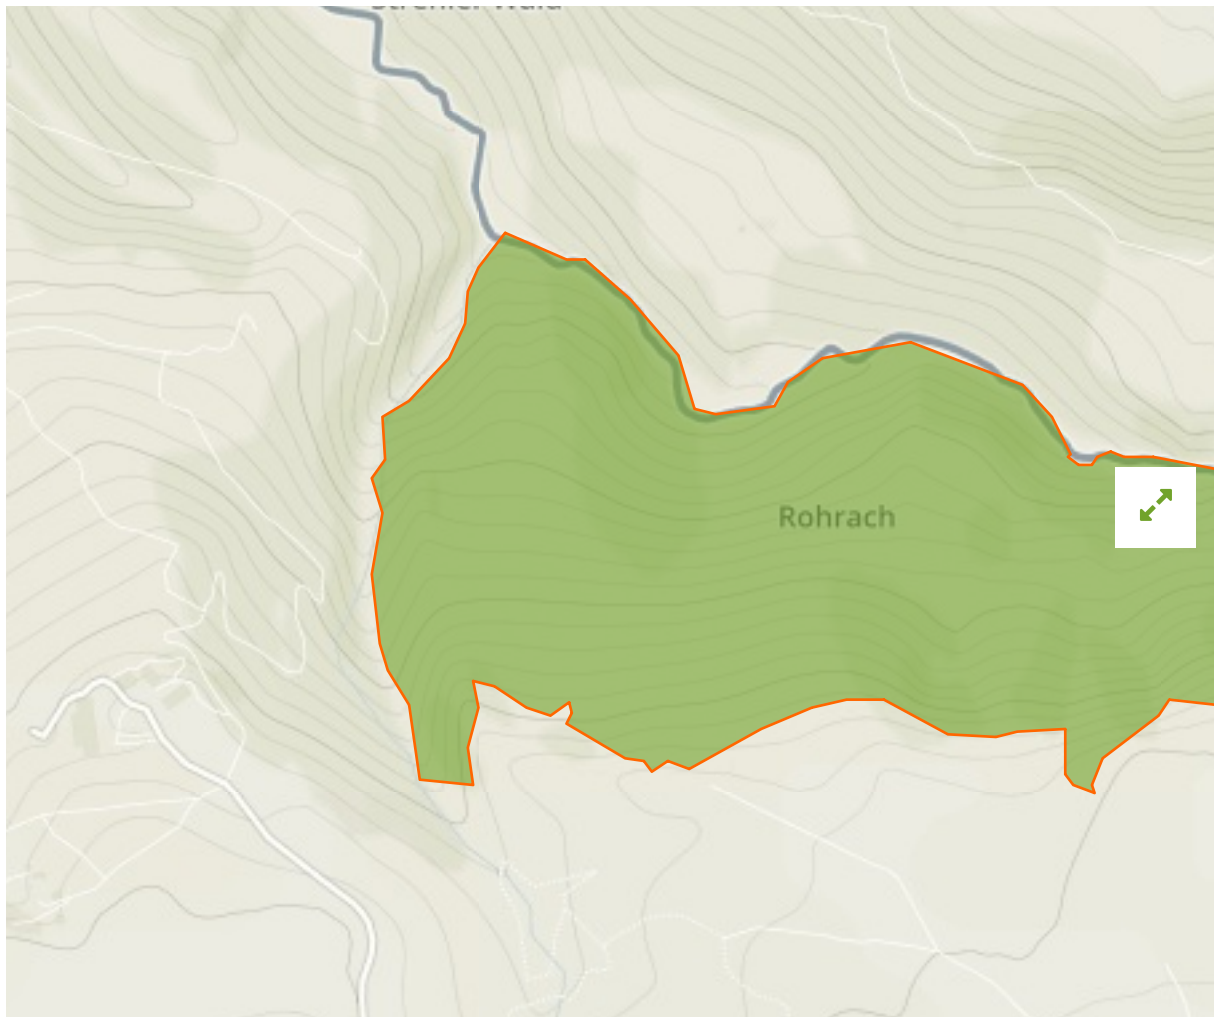

## Rohrach in Austria

The designations employed and the presentation of material on this map do not imply the expression of any opinion whatsoever on the part of the Secretariat of the United Nations concerning the legal status of any country, territory, city or area or of its authorities, or concerning the delimitation of its frontiers or boundaries.

WDPA ID

---

**103194**

Reported Area

---

**0.48 km<sup>2</sup>**

### Transboundary sites

---

## Laiblach und Oberreitnauer Ach

in Germany