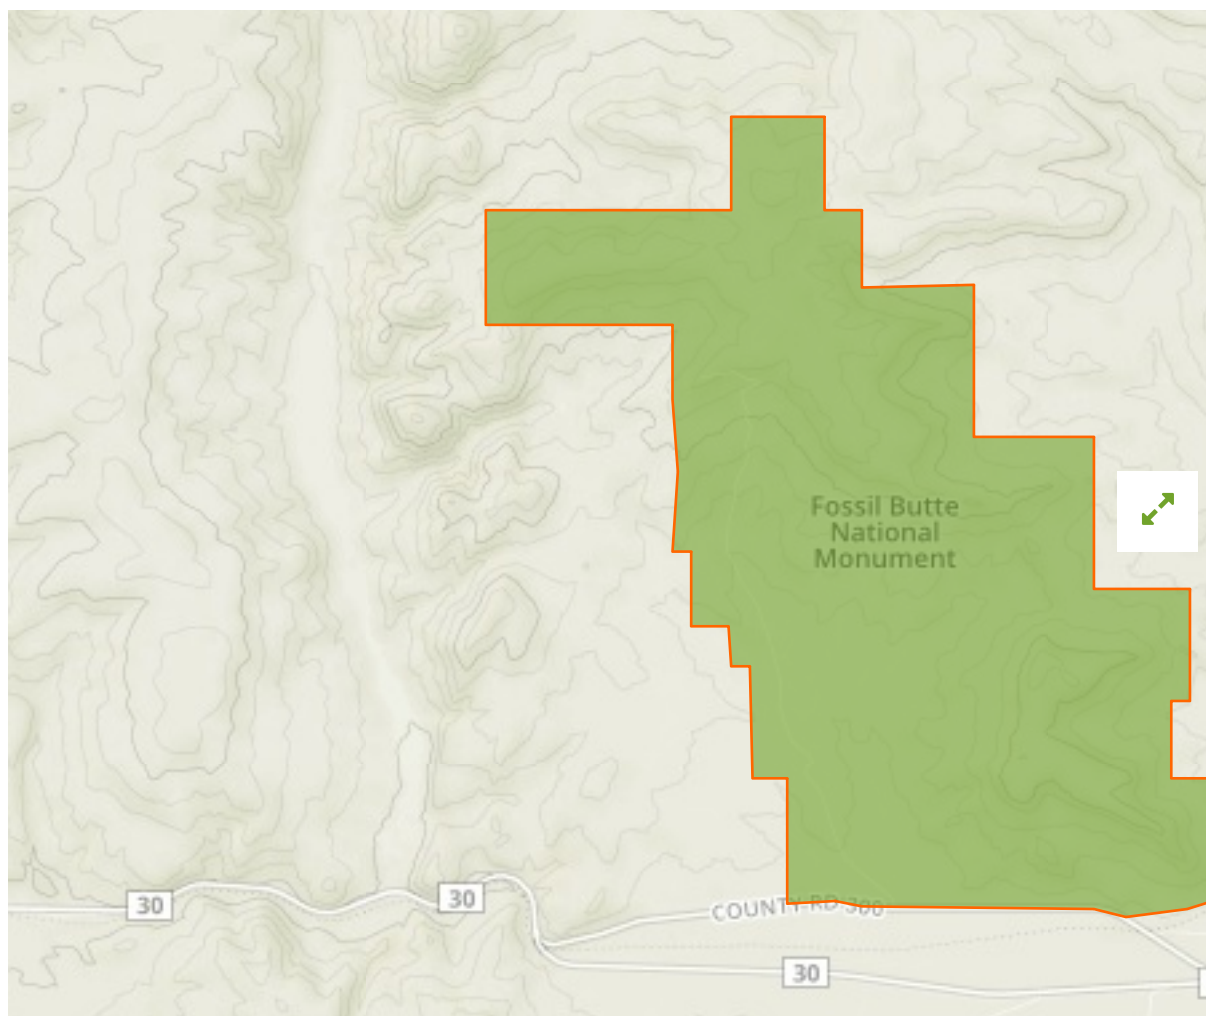

Fossil Butte in United States of America

The designations employed and the presentation of material on this map do not imply the expression of any opinion whatsoever on the part of the Secretariat of the United Nations concerning the legal status of any country, territory, city or area or of its authorities, or concerning the delimitation of its frontiers or boundaries.

WDPA ID

1040

Reported Area

33.66 km²

Data Provider

US Geological Survey, Gap Analysis Program (GAP), National Operations Office, Boise State University

Management Effectiveness Evaluations

No information available