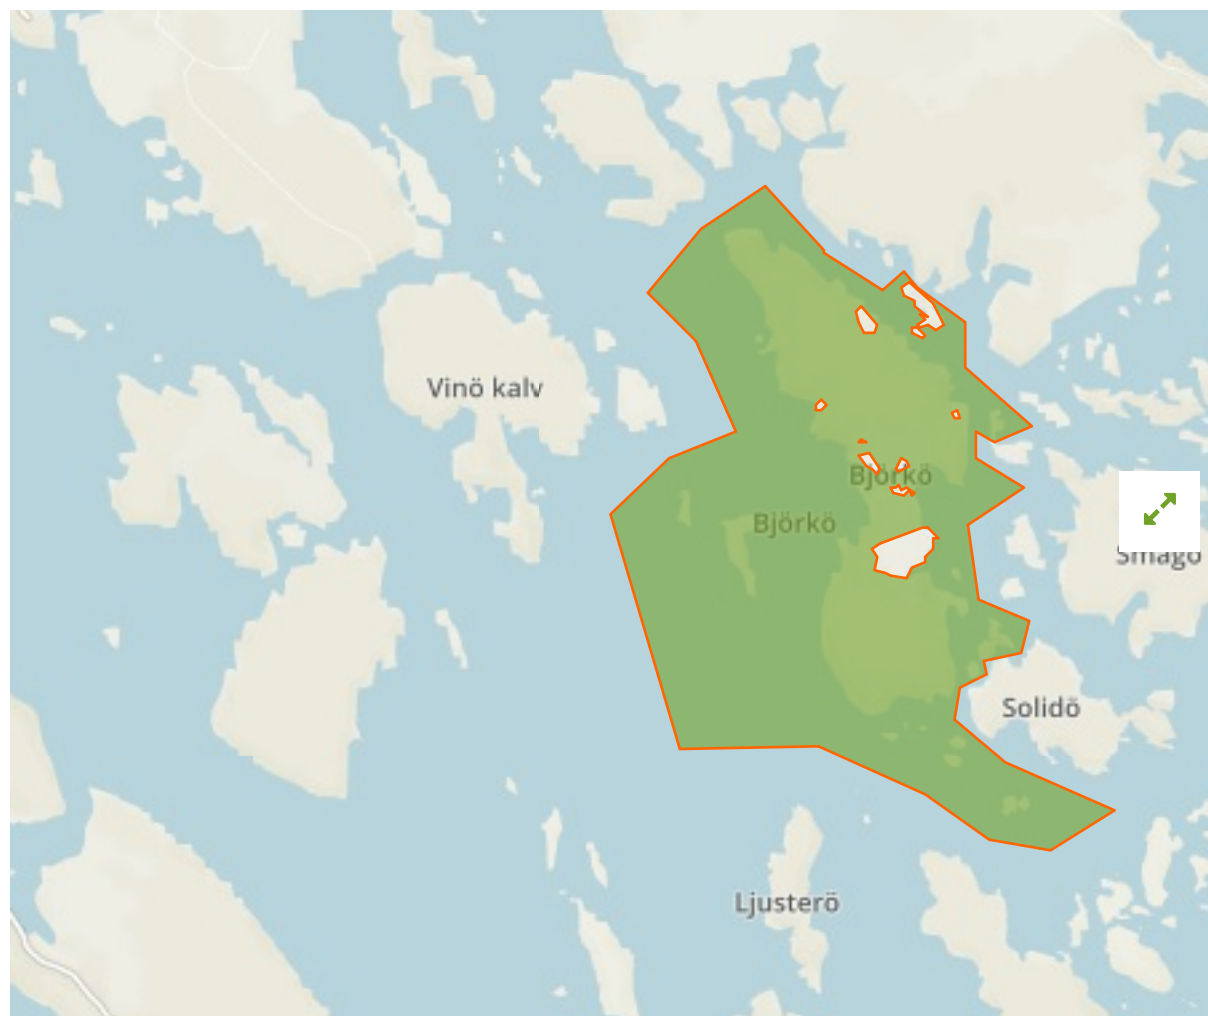

Björkö in Sweden

The designations employed and the presentation of material on this map do not imply the expression of any opinion whatsoever on the part of the Secretariat of the United Nations concerning the legal status of any country, territory, city or area or of its authorities, or concerning the delimitation of its frontiers or boundaries.

WDPA ID

10421

Reported Area

9.79 km²

Management Effectiveness Evaluations

No information available

Attributes

Original Name	Björkö
English Designation	Nature Reserve
IUCN Management Category	V
Status	Designated
Type of Designation	National
Status Year	2017
Sublocation	
Governance Type	Federal or national ministry or agency
Management Authority	County Administrative Board and Local Authorities
Management Plan	Not Reported
International Criteria	Not Applicable