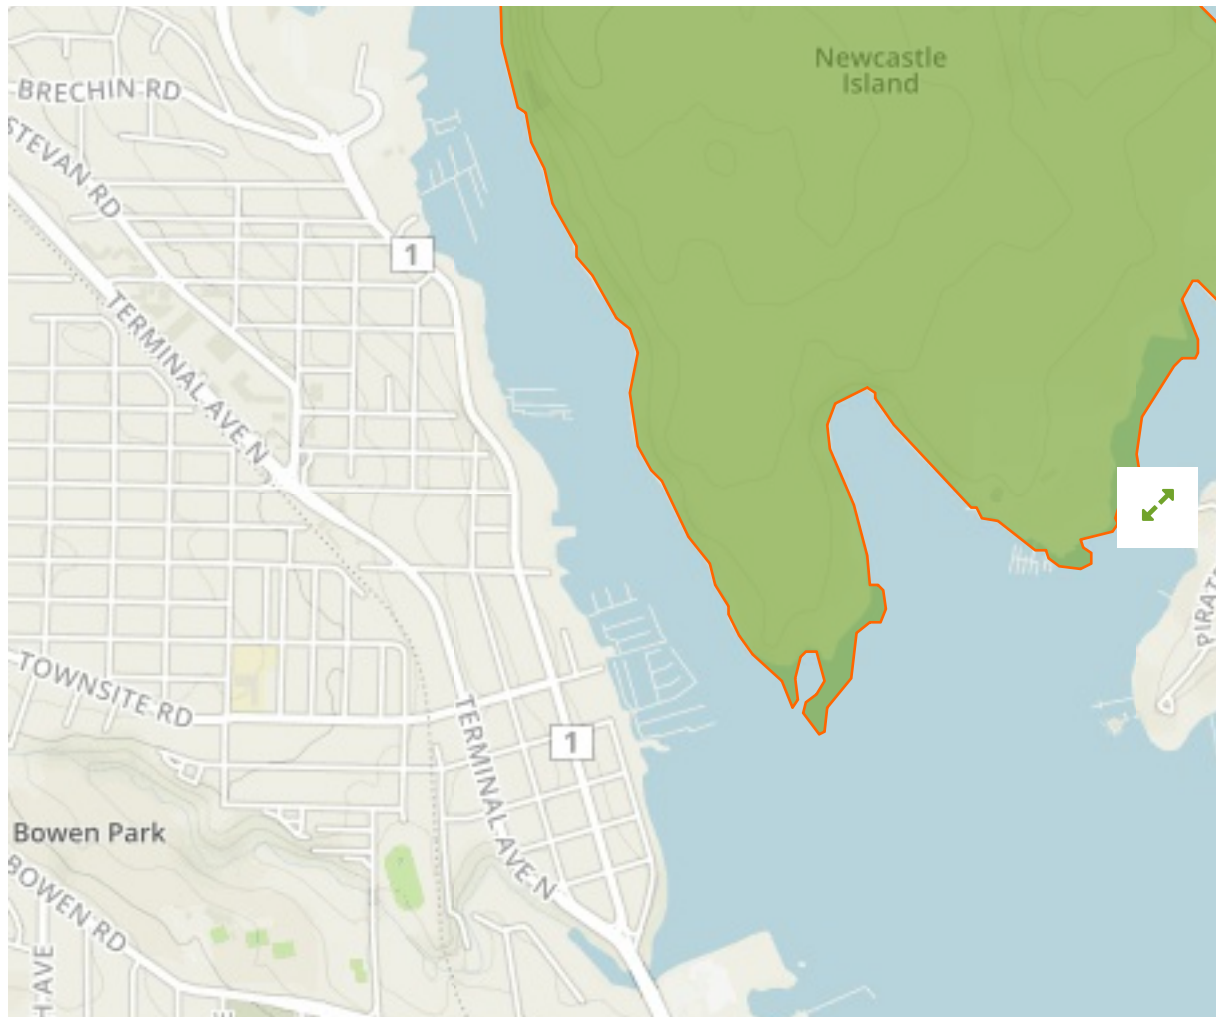

## Newcastle Island Marine Park in Canada

The designations employed and the presentation of material on this map do not imply the expression of any opinion whatsoever on the part of the Secretariat of the United Nations concerning the legal status of any country, territory, city or area or of its authorities, or concerning the delimitation of its frontiers or boundaries.

WDPA ID

---

**13111**

Reported Area

---

**0.29 km<sup>2</sup>**

## Attributes

---

<b>Original Name</b>	<b>Newcastle Island Marine Park</b>
<b>English Designation</b>	<b>A - Park</b>
<b>IUCN Management Category</b>	<b>II</b>
Status	Designated
Type of Designation	National
Status Year	1961
Sublocation	CA-BC
Governance Type	Sub-national ministry or agency
Management Authority	Government of British Columbia
Management Plan	<a href="#">View Management Plan</a>
International Criteria	Not Applicable