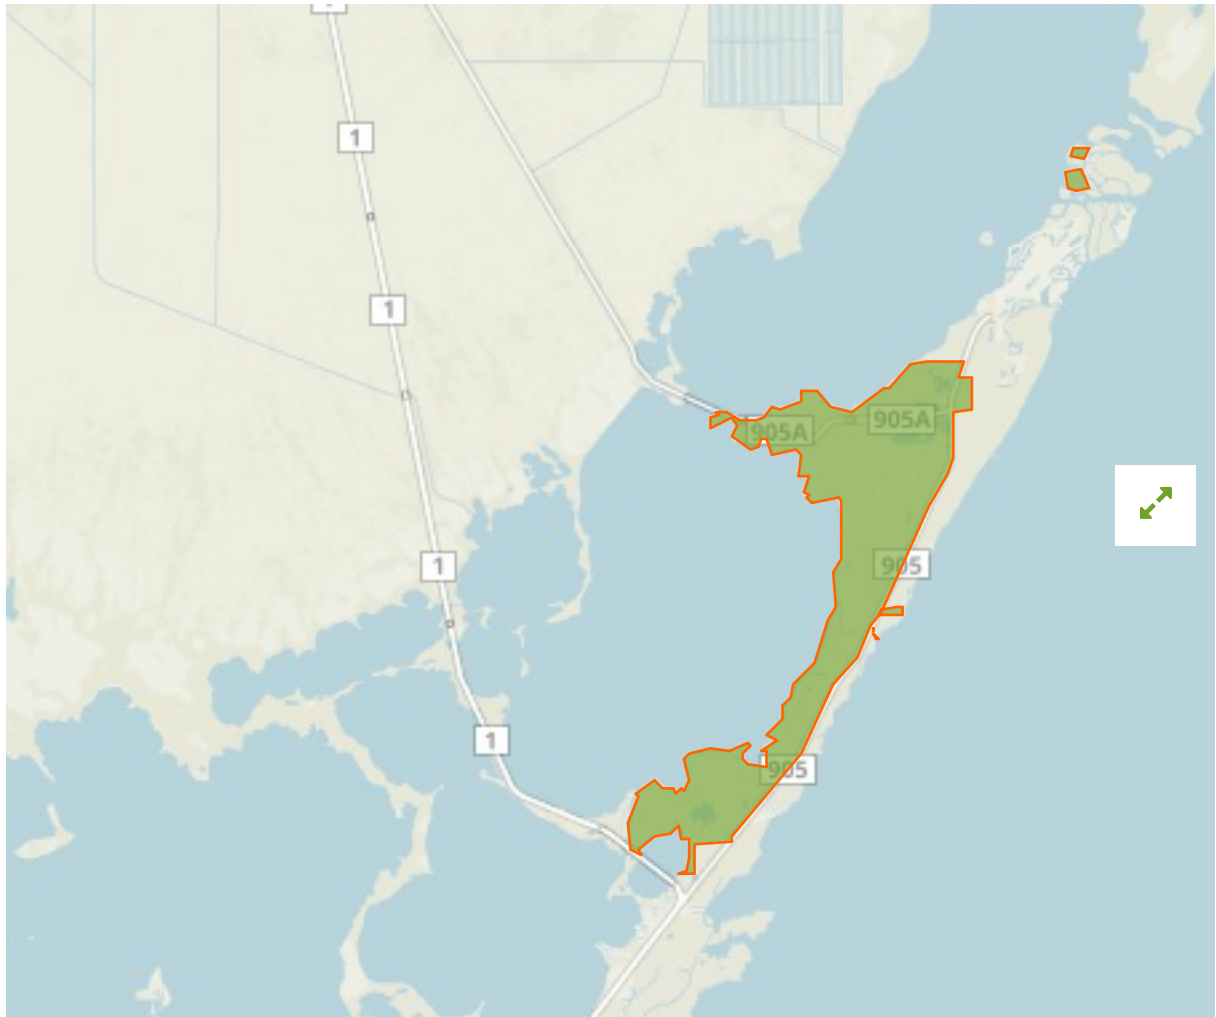

Crocodile Lake in United States of America

The designations employed and the presentation of material on this map do not imply the expression of any opinion whatsoever on the part of the Secretariat of the United Nations concerning the legal status of any country, territory, city or area or of its authorities, or concerning the delimitation of its frontiers or boundaries.

WDPA ID

13793

Reported Area

29.32 km²

i Data Provider

US Geological Survey, Gap Analysis Program (GAP), National Operations Office, Boise State University

Management Effectiveness Evaluations

No information available