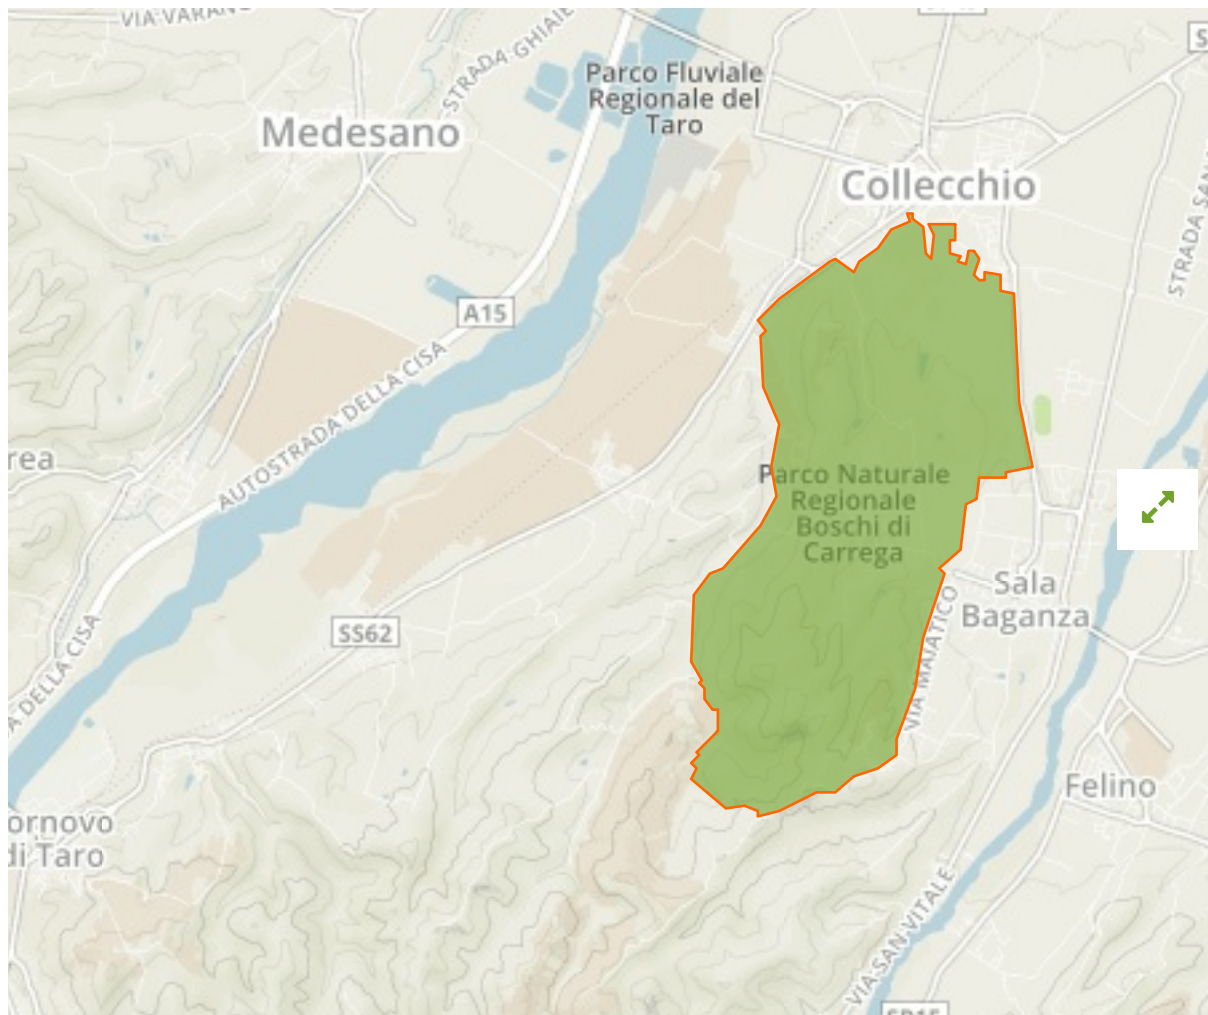

# Parco naturale regionale dei Boschi di Carrega in Italy

The designations employed and the presentation of material on this map do not imply the expression of any opinion whatsoever on the part of the Secretariat of the United Nations concerning the legal status of any country, territory, city or area or of its authorities, or concerning the delimitation of its frontiers or boundaries.

WDPA ID

**14635**

Reported Area

**12.63 km<sup>2</sup>**