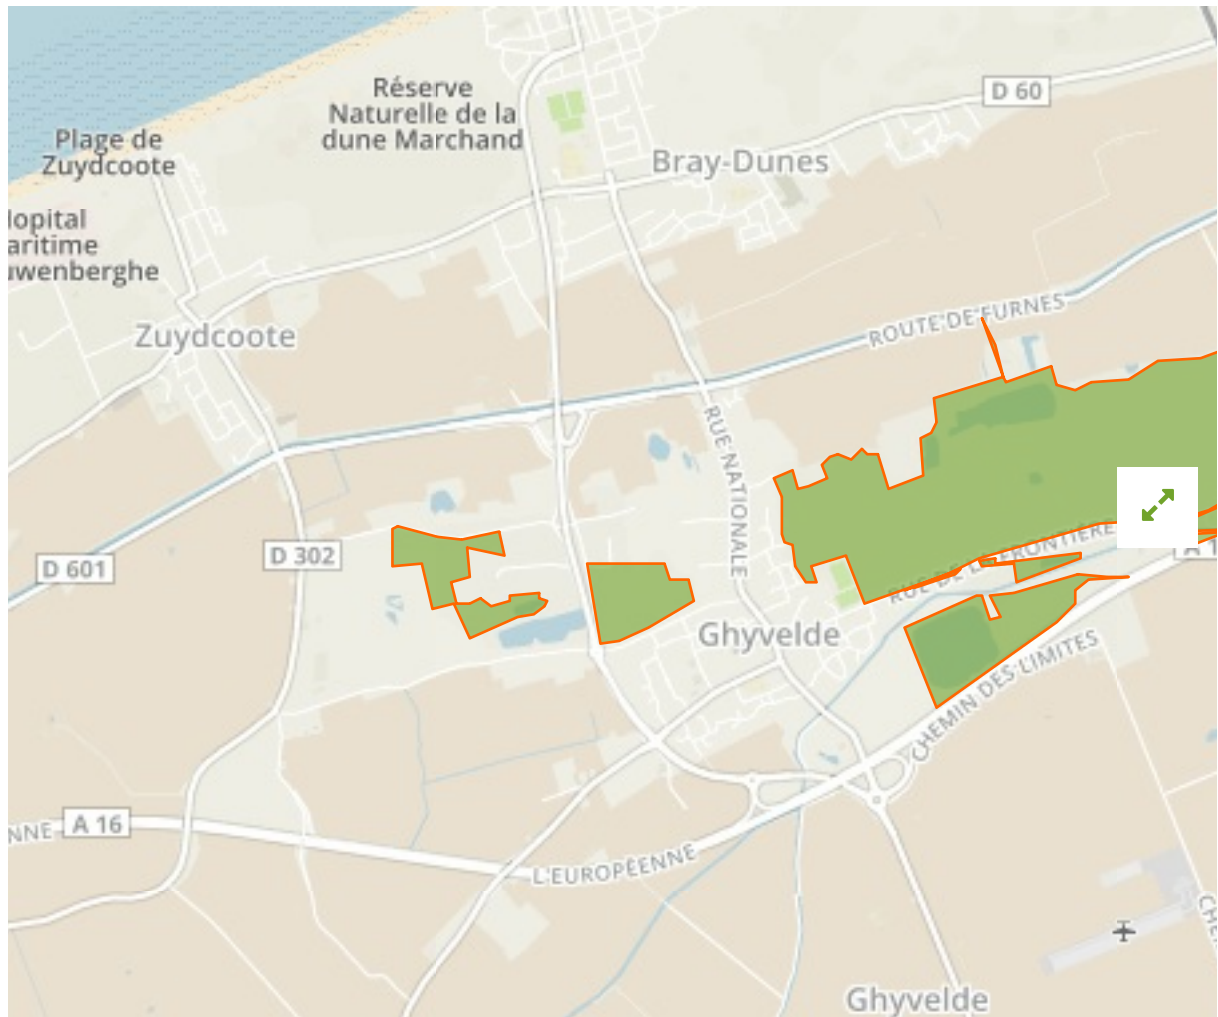

DUNE FOSSILE in France

The designations employed and the presentation of material on this map do not imply the expression of any opinion whatsoever on the part of the Secretariat of the United Nations concerning the legal status of any country, territory, city or area or of its authorities, or concerning the delimitation of its frontiers or boundaries.

WDPA ID Year of Designation
147391

Reported Area

1.8 km²

p301

in Belgium

English Designation

Protected Dunes (Flemish Region)

IUCN Category

Not Assigned

WDPA ID Year of Designation
333568

Reported Area

0.1 km²

Dunes de la plaine maritime flamande

in France

De Westkust

in Belgium

English Designation
Site of Community Importance
(Habitats Directive)

IUCN Category
IV

WDPA ID **Year of Designation**
555536684

Reported Area
37.8 km²

[Show all](#)