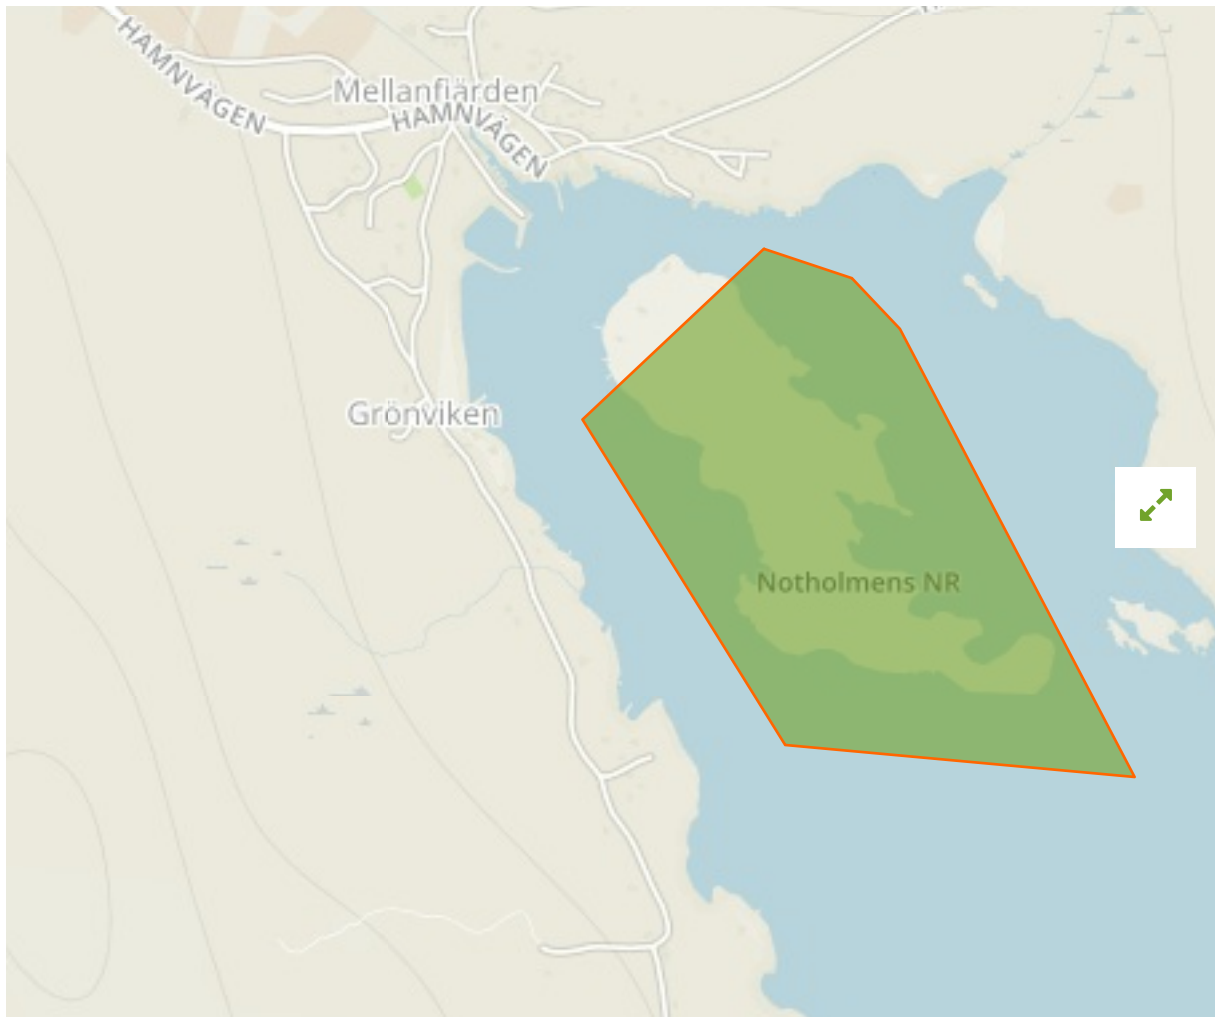

Notholmen in Sweden

The designations employed and the presentation of material on this map do not imply the expression of any opinion whatsoever on the part of the Secretariat of the United Nations concerning the legal status of any country, territory, city or area or of its authorities, or concerning the delimitation of its frontiers or boundaries.

WDPA ID

152446

Reported Area

0.44 km²

Management Effectiveness Evaluations

No information available

Attributes

Original Name	Notholmen
English Designation	Nature Reserve
IUCN Management Category	Ia
Status	Designated
Type of Designation	National
Status Year	2009
Sublocation	
Governance Type	Federal or national ministry or agency
Management Authority	County Administrative Board and Local Authorities
Management Plan	Not Reported
International Criteria	Not Applicable