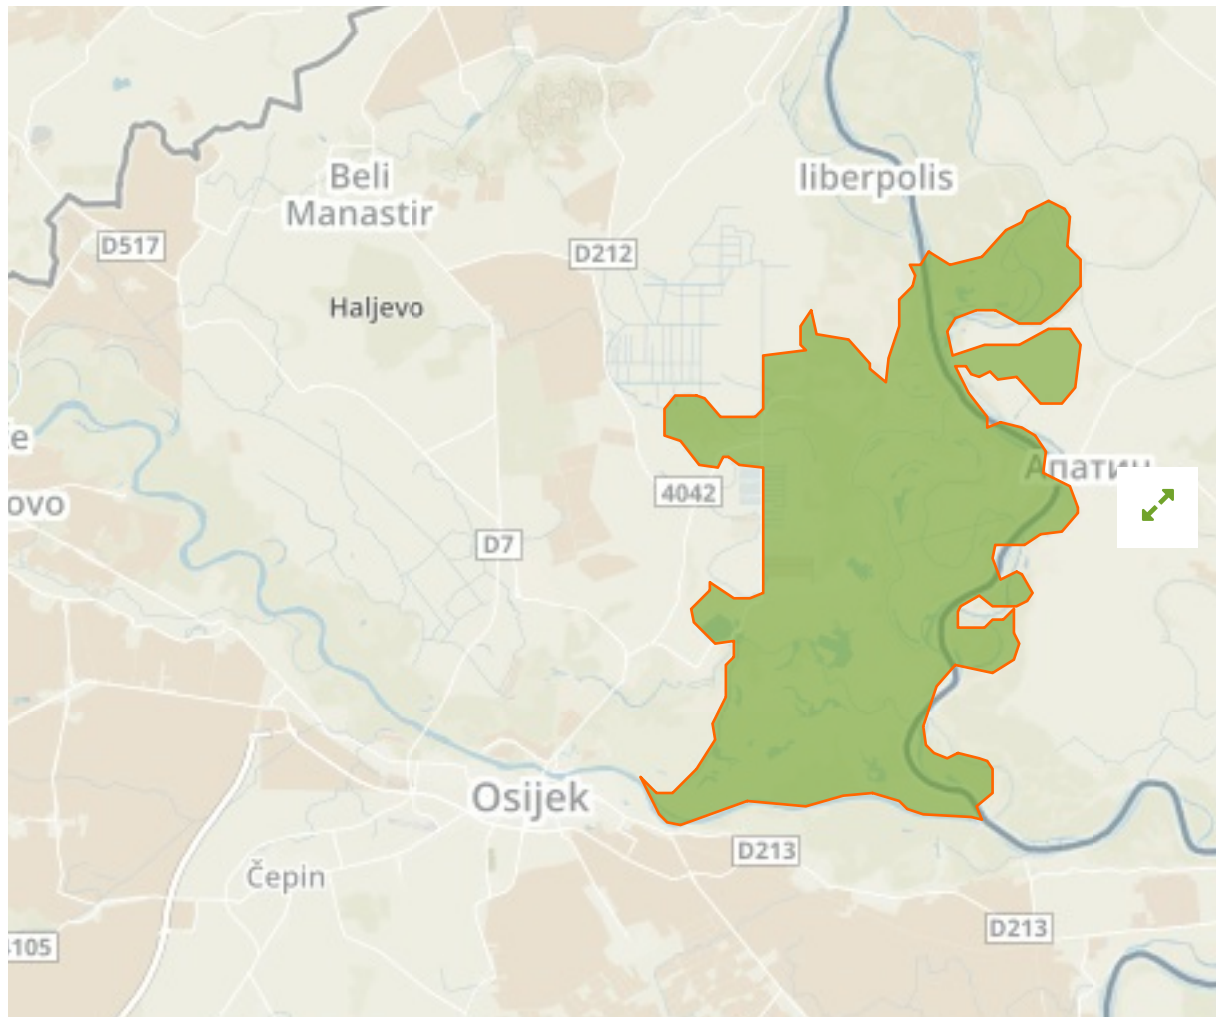

## Kopački rit in Croatia

The designations employed and the presentation of material on this map do not imply the expression of any opinion whatsoever on the part of the Secretariat of the United Nations concerning the legal status of any country, territory, city or area or of its authorities, or concerning the delimitation of its frontiers or boundaries.

WDPA ID

---

**15602**

Reported Area

---

**231.43 km<sup>2</sup>**

#### Transboundary sites

---

**Kopaèki rit - rezervat**

in Croatia

**Gornje Podunavlje**

in Serbia

English Designation  
Special Reserve

IUCN Category  
Not Assigned

### Dunav - Vukovar

in Croatia

English Designation  
Site of Community Importance (Habitats Directive)

IUCN Category  
Not Reported

WDPA ID      Year of Designation  
555578157

Reported Area  
133.6 km<sup>2</sup>