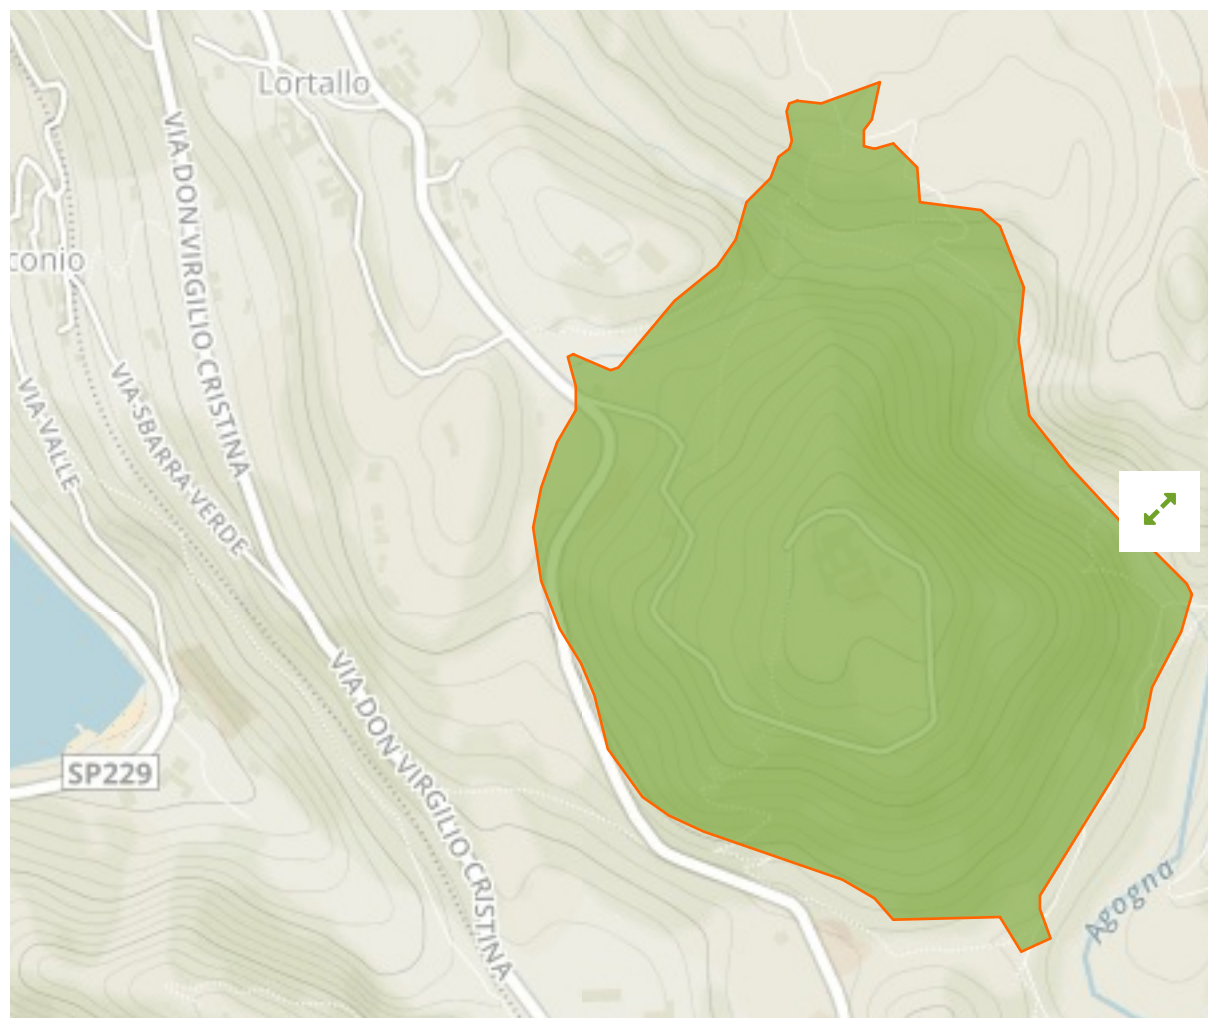

Riserva naturale speciale del Monte Mesma in Italy

The designations employed and the presentation of material on this map do not imply the expression of any opinion whatsoever on the part of the Secretariat of the United Nations concerning the legal status of any country, territory, city or area or of its authorities, or concerning the delimitation of its frontiers or boundaries.

WDPA ID

161929

Reported Area

0.52 km²

Management Effectiveness Evaluations

No information available

Attributes

Original Name	Riserva naturale speciale del Monte Mesma
English Designation	Regional/Provincial Nature Reserve
IUCN Management Category	V
Status	Designated
Type of Designation	National
Status Year	1993
Sublocation	
Governance Type	Federal or national ministry or agency
Management Authority	Amministrazione Regionale/Provinciale
Management Plan	Not Reported
International Criteria	Not Applicable