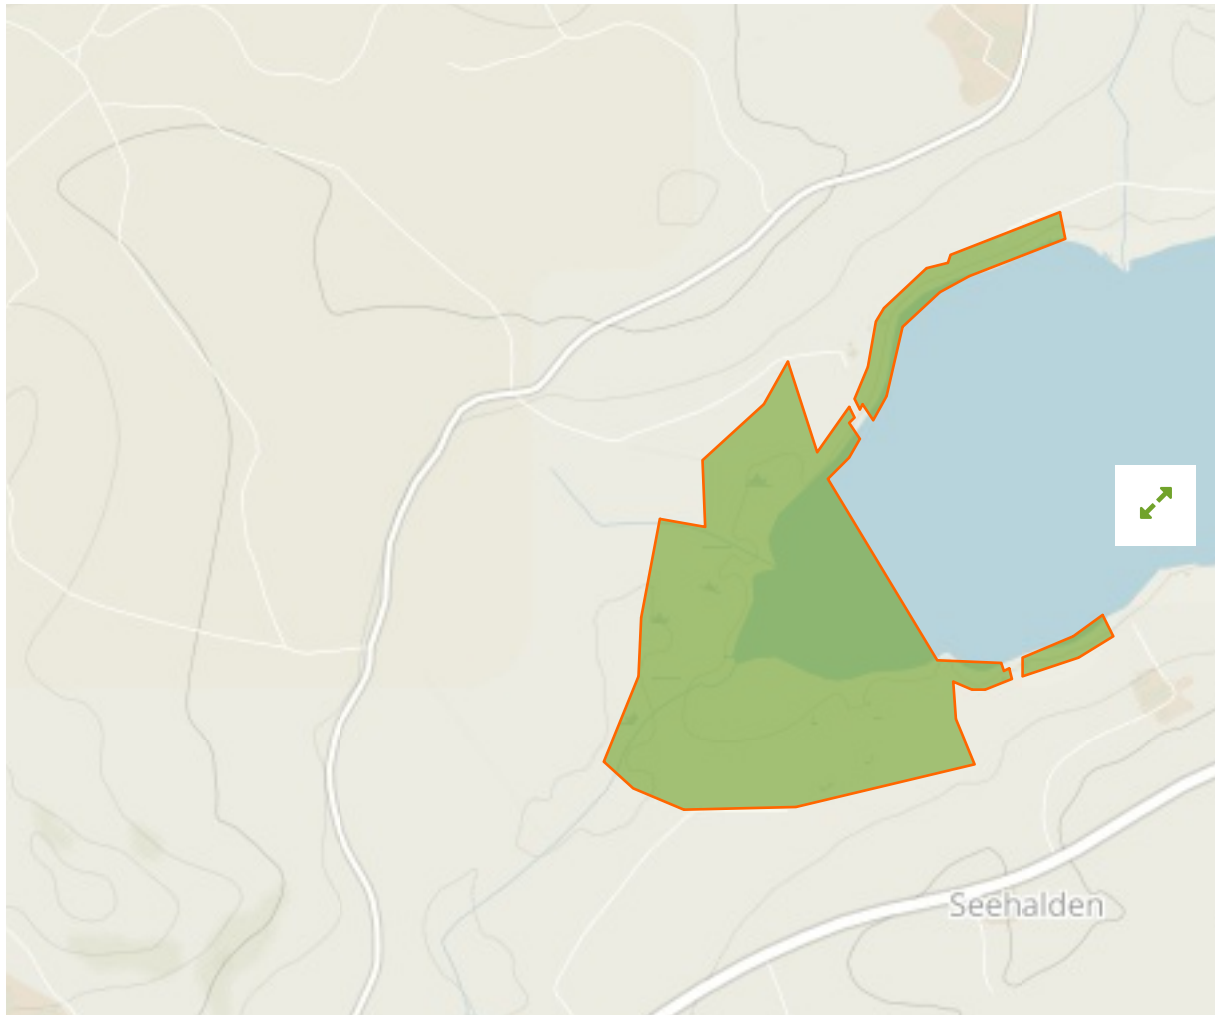

## Badsee in Germany

The designations employed and the presentation of material on this map do not imply the expression of any opinion whatsoever on the part of the Secretariat of the United Nations concerning the legal status of any country, territory, city or area or of its authorities, or concerning the delimitation of its frontiers or boundaries.

WDPA ID

---

**162323**

Reported Area

---

**0.15 km<sup>2</sup>**