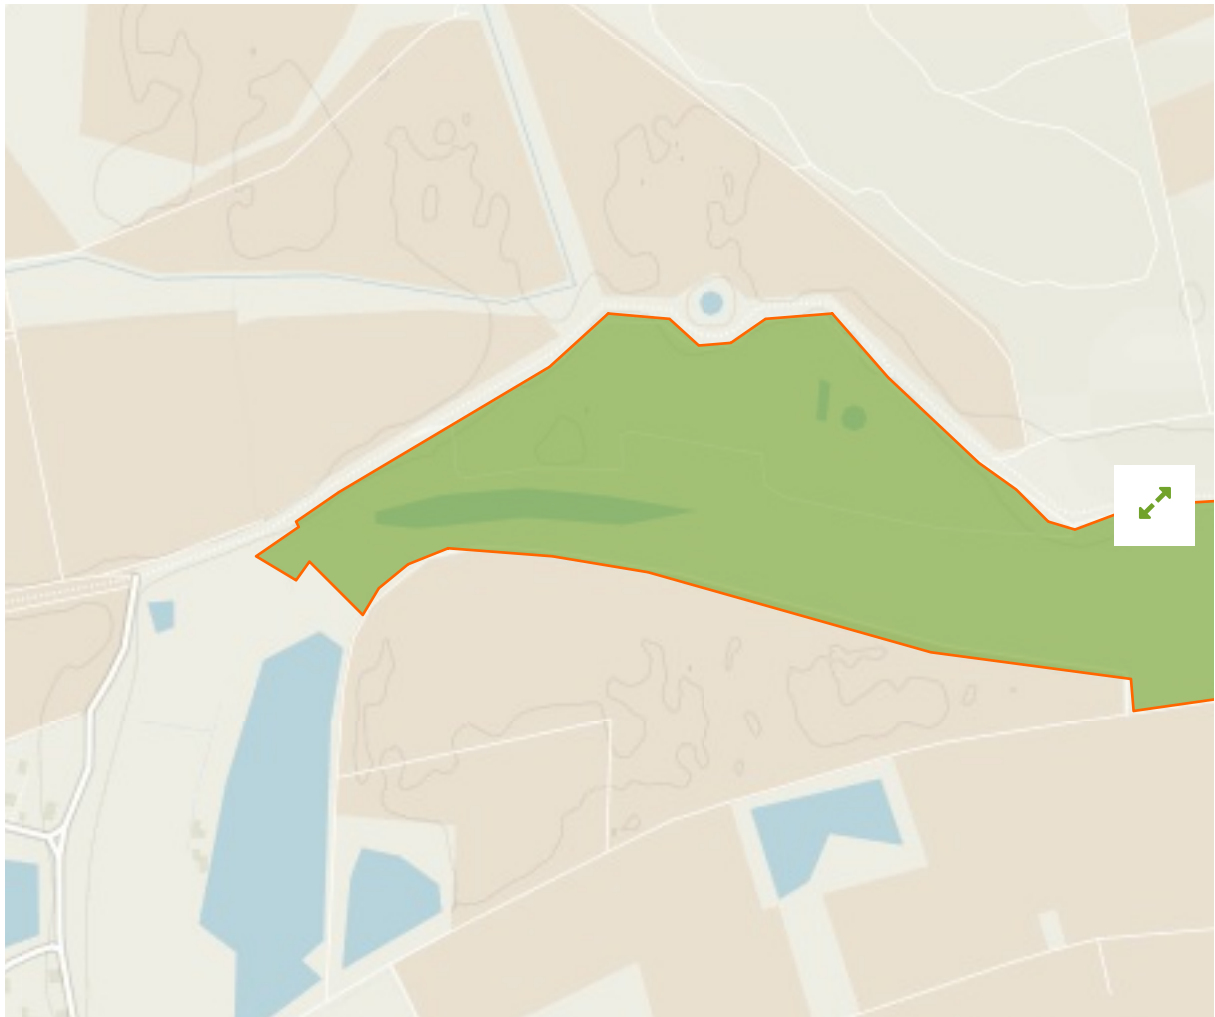

Bobenheimer Altrhein in Germany

The designations employed and the presentation of material on this map do not imply the expression of any opinion whatsoever on the part of the Secretariat of the United Nations concerning the legal status of any country, territory, city or area or of its authorities, or concerning the delimitation of its frontiers or boundaries.

WDPA ID

162470

Reported Area

0.3 km²

Management Effectiveness Evaluations

No information available

Attributes

Original Name	Bobenheimer Altrhein
English Designation	Nature Reserve
IUCN Management Category	Not Assigned
Status	Designated
Type of Designation	National
Status Year	1995
Sublocation	
Governance Type	Federal or national ministry or agency
Management Authority	Bundesamt für Naturschutz
Management Plan	Not Reported
International Criteria	Not Applicable