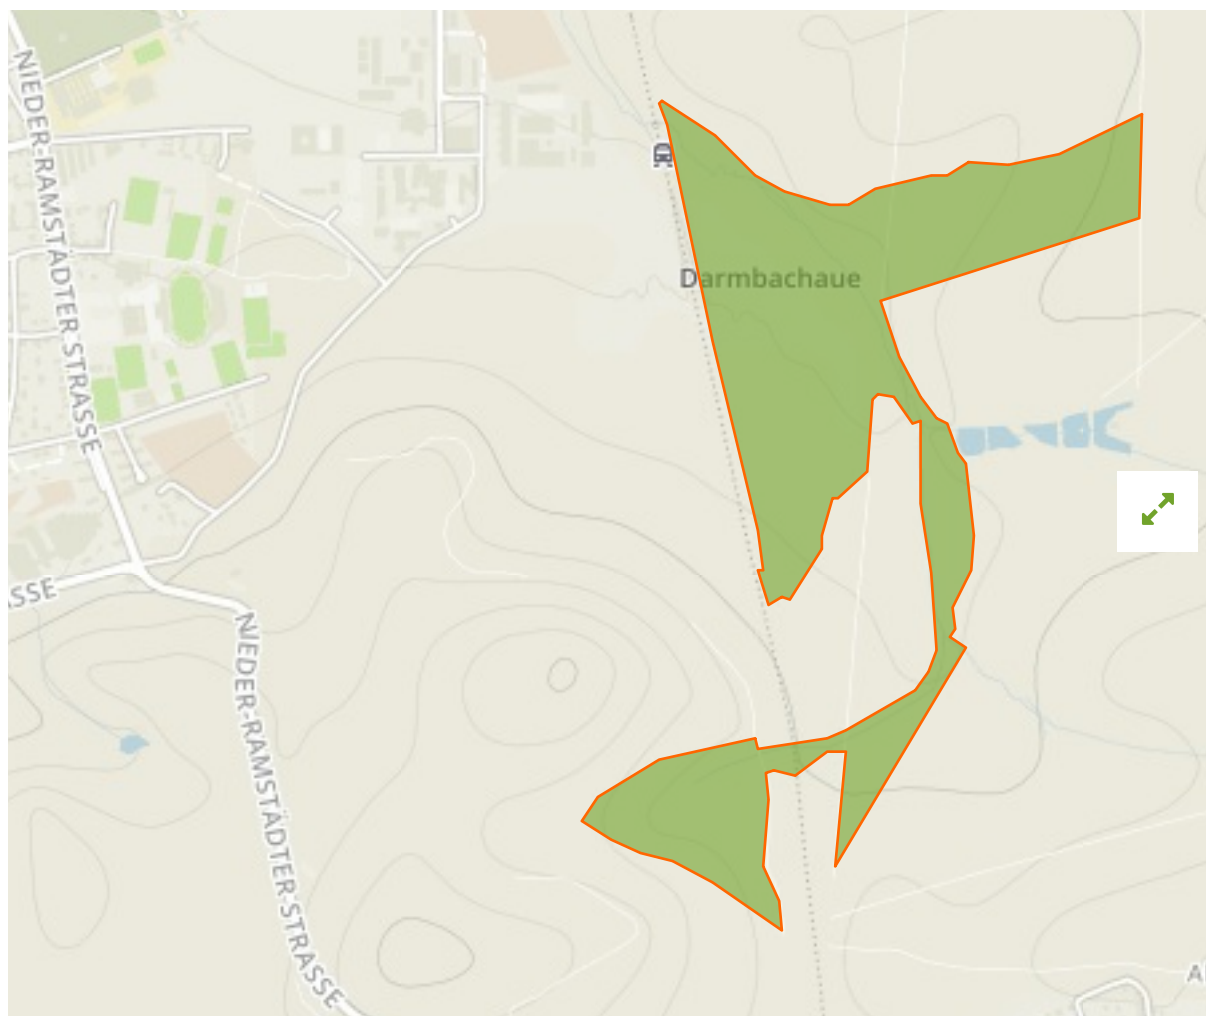

Darmbachaue von Darmstadt in Germany

The designations employed and the presentation of material on this map do not imply the expression of any opinion whatsoever on the part of the Secretariat of the United Nations concerning the legal status of any country, territory, city or area or of its authorities, or concerning the delimitation of its frontiers or boundaries.

WDPA ID

162704

Reported Area

0.67 km²

Management Effectiveness Evaluations

No information available

Attributes

Original Name	Darmbachaue von Darmstadt
English Designation	Nature Reserve
IUCN Management Category	IV
Status	Designated
Type of Designation	National
Status Year	1990
Sublocation	
Governance Type	Federal or national ministry or agency
Management Authority	Bundesamt für Naturschutz
Management Plan	Not Reported
International Criteria	Not Applicable