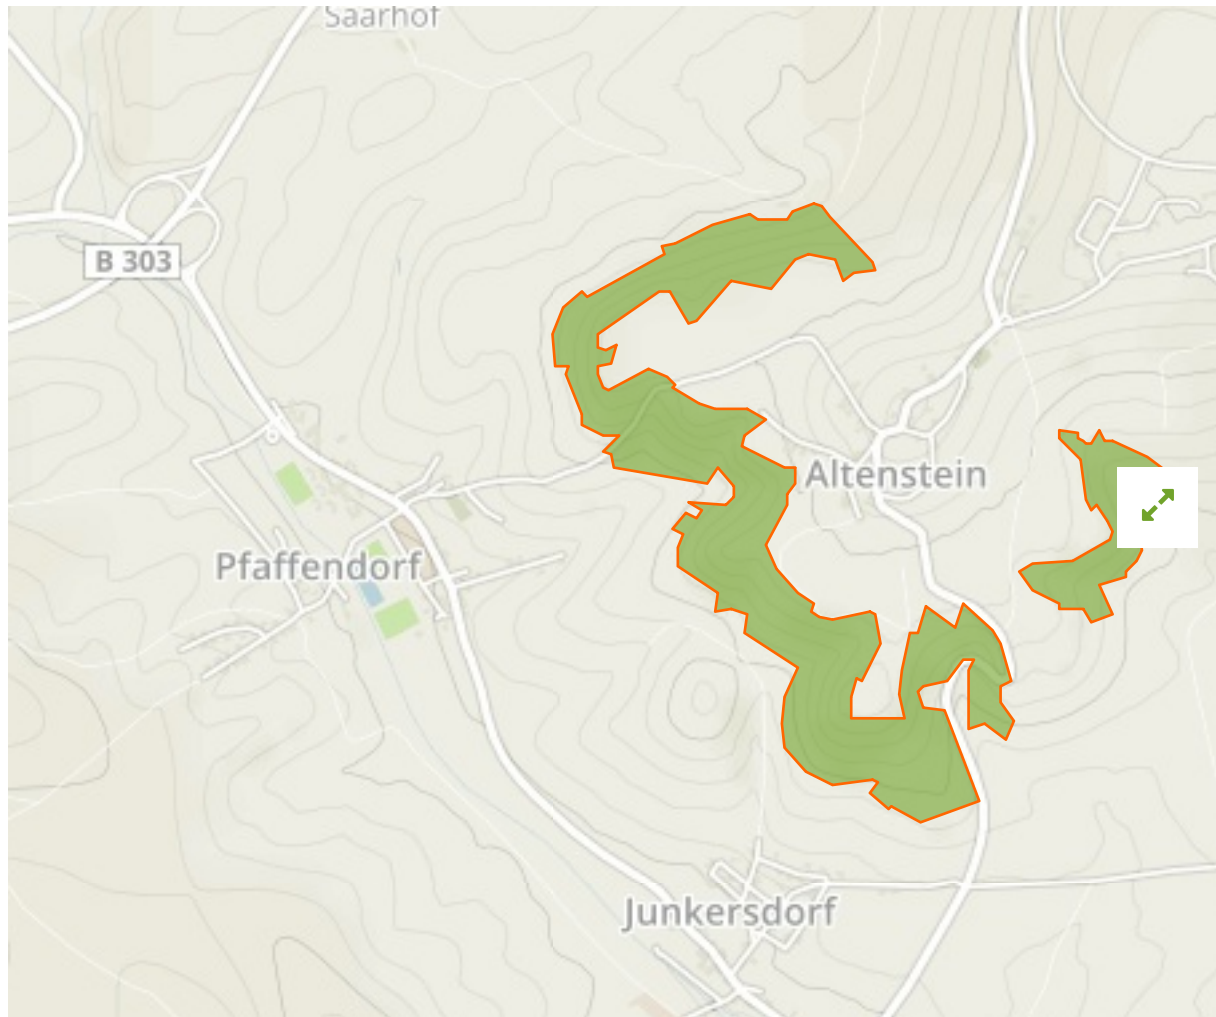

## Galgenberg-Goßberg in Germany

The designations employed and the presentation of material on this map do not imply the expression of any opinion whatsoever on the part of the Secretariat of the United Nations concerning the legal status of any country, territory, city or area or of its authorities, or concerning the delimitation of its frontiers or boundaries.

WDPA ID

---

**163191**

Reported Area

---

**0.46 km<sup>2</sup>**