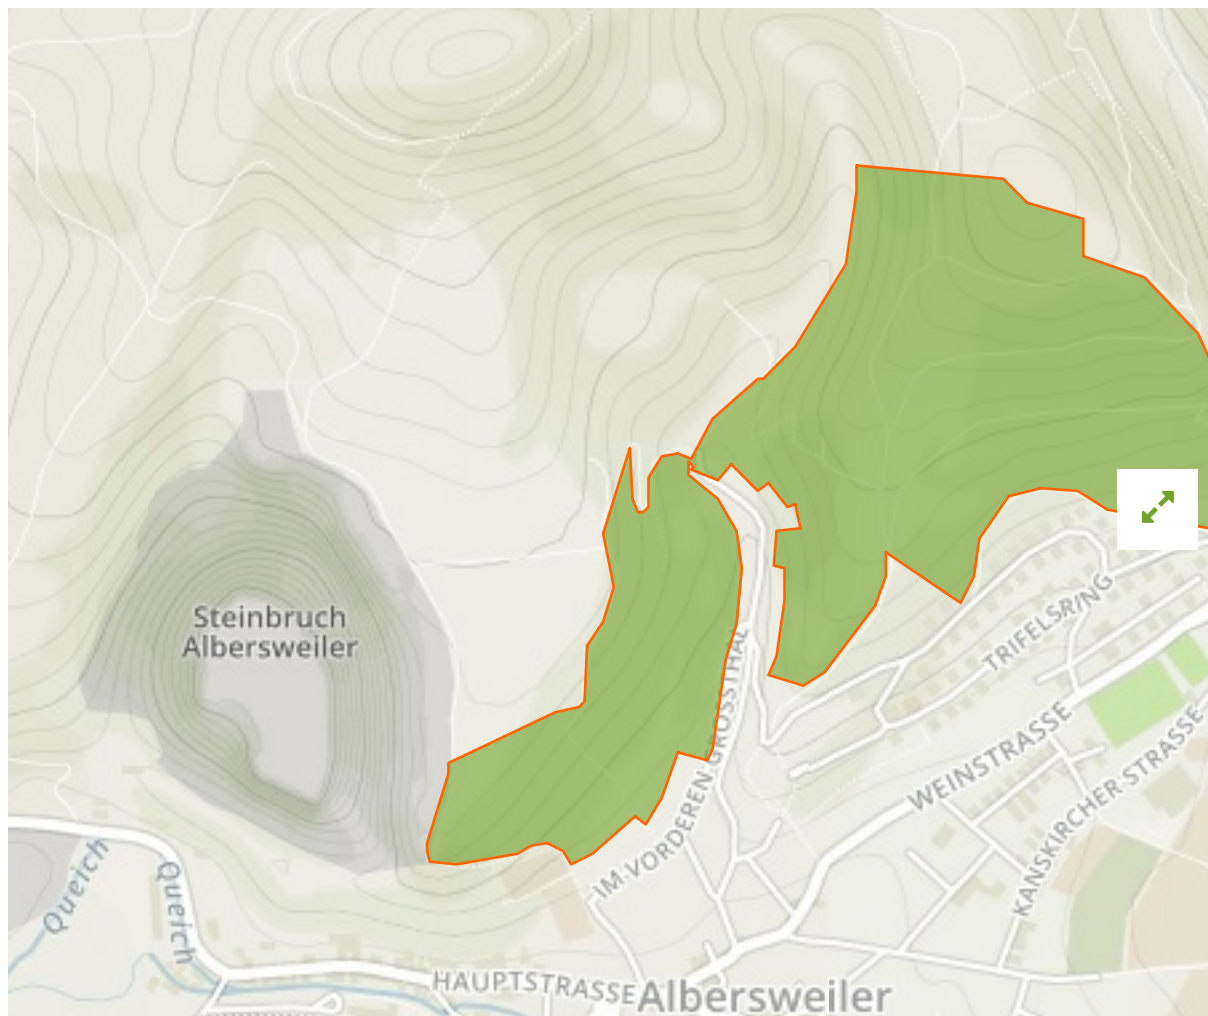

Haardtrand - Auf dem Schöb in Germany

The designations employed and the presentation of material on this map do not imply the expression of any opinion whatsoever on the part of the Secretariat of the United Nations concerning the legal status of any country, territory, city or area or of its authorities, or concerning the delimitation of its frontiers or boundaries.

WDPA ID

163442

Reported Area

0.29 km²

Management Effectiveness Evaluations

No information available

Attributes

Original Name	Haardtrand - Auf dem Schöb
English Designation	Nature Reserve
IUCN Management Category	Not Assigned
Status	Designated
Type of Designation	National
Status Year	1991
Sublocation	
Governance Type	Federal or national ministry or agency
Management Authority	Bundesamt für Naturschutz
Management Plan	Not Reported
International Criteria	Not Applicable