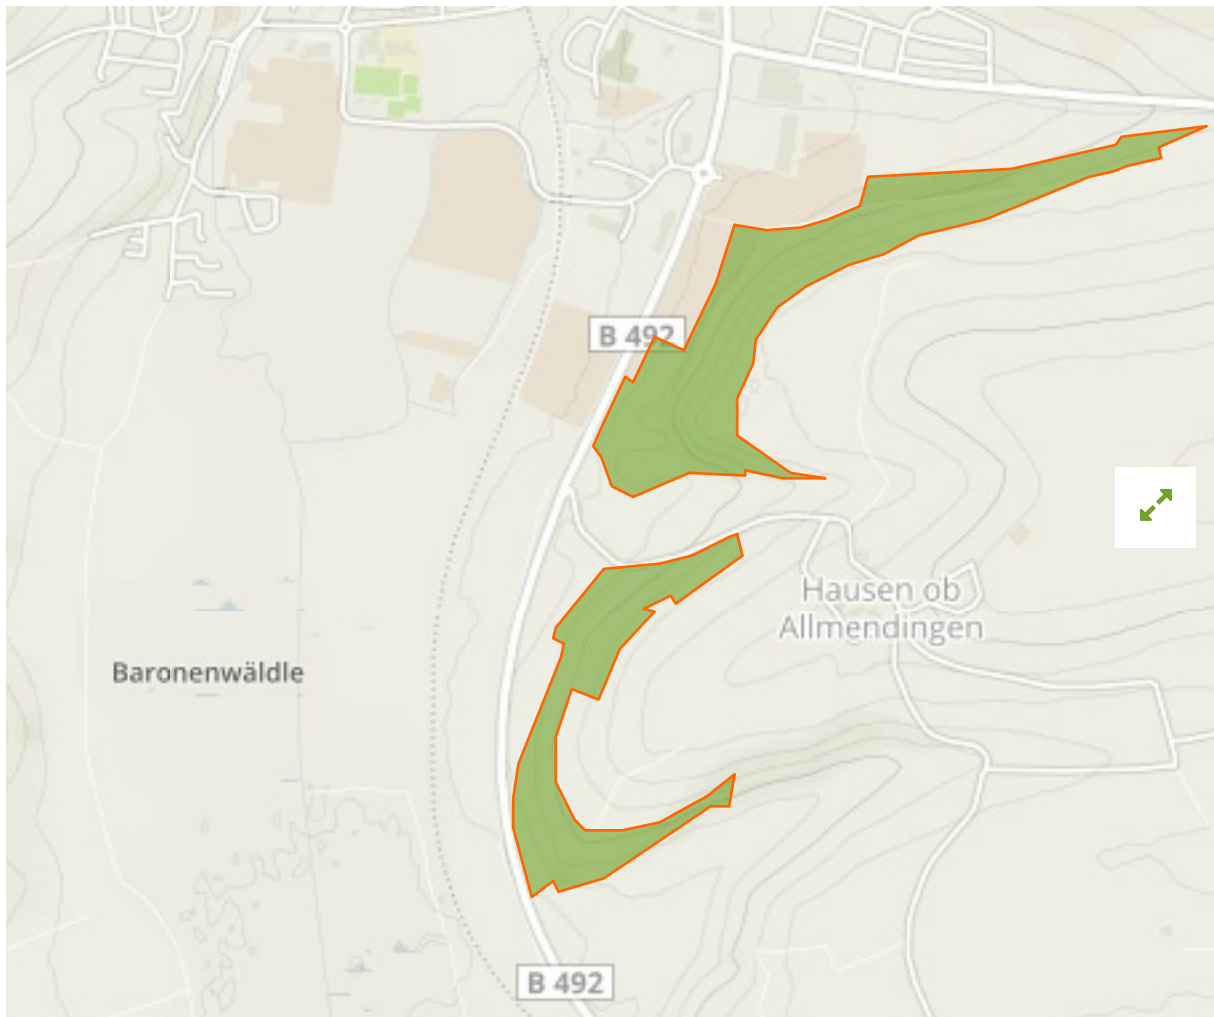

## Hausener Berg / Büchelesberg in Germany

The designations employed and the presentation of material on this map do not imply the expression of any opinion whatsoever on the part of the Secretariat of the United Nations concerning the legal status of any country, territory, city or area or of its authorities, or concerning the delimitation of its frontiers or boundaries.

WDPA ID

---

**163562**

Reported Area

---

**0.39 km<sup>2</sup>**