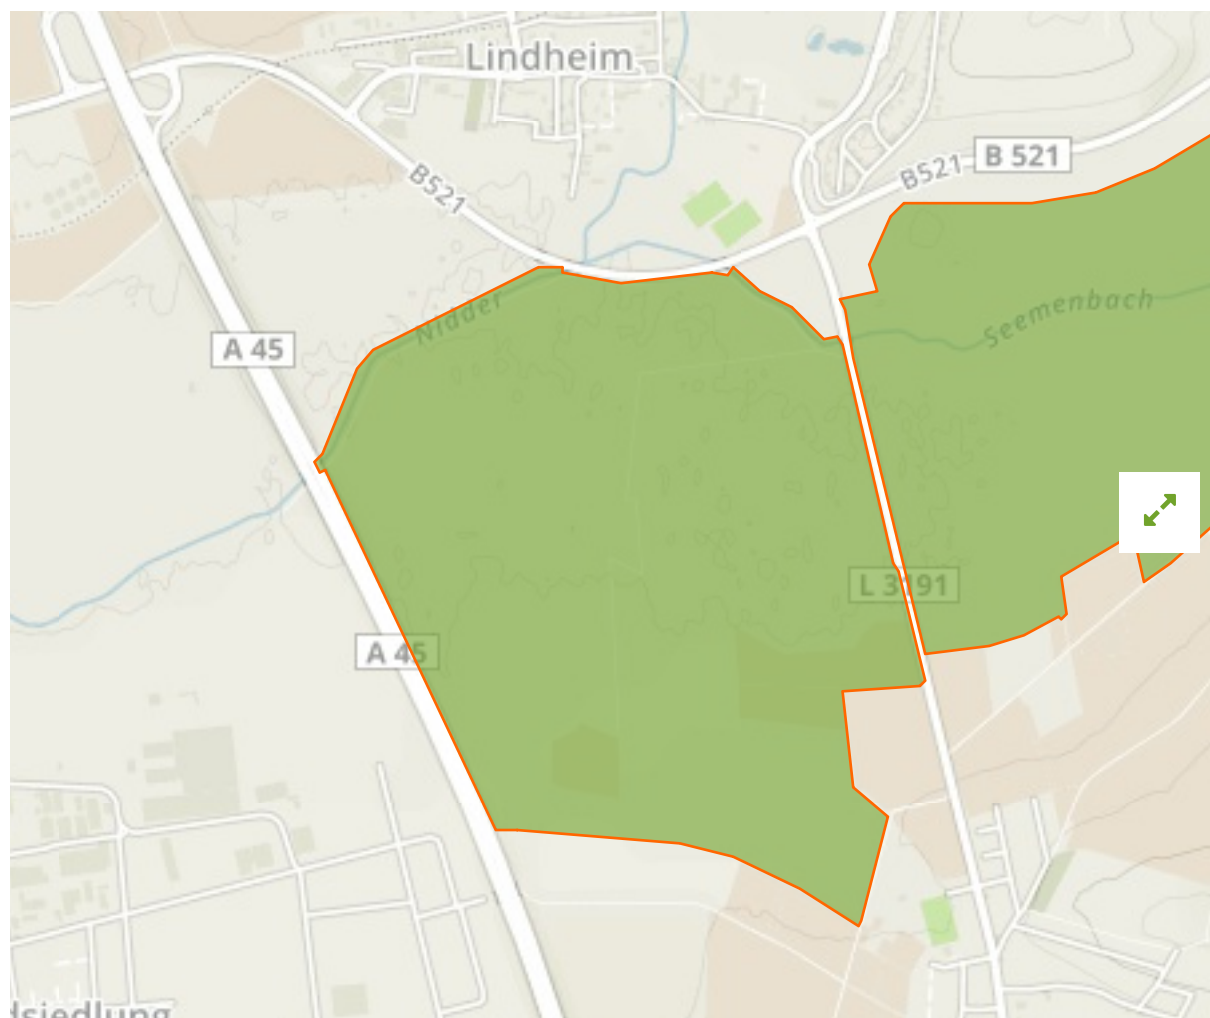

Im Rußland und in der Kuhweide bei Lindheim in Germany

The designations employed and the presentation of material on this map do not imply the expression of any opinion whatsoever on the part of the Secretariat of the United Nations concerning the legal status of any country, territory, city or area or of its authorities, or concerning the delimitation of its frontiers or boundaries.

WDPA ID

163882

Reported Area

2.2 km²

Management Effectiveness Evaluations

No information available

Attributes

Original Name	Im Rußland und in der Kuhweide bei Lindheim
English Designation	Nature Reserve
IUCN Management Category	IV
Status	Designated
Type of Designation	National
Status Year	1986
Sublocation	
Governance Type	Federal or national ministry or agency
Management Authority	Bundesamt für Naturschutz
Management Plan	Not Reported
International Criteria	Not Applicable