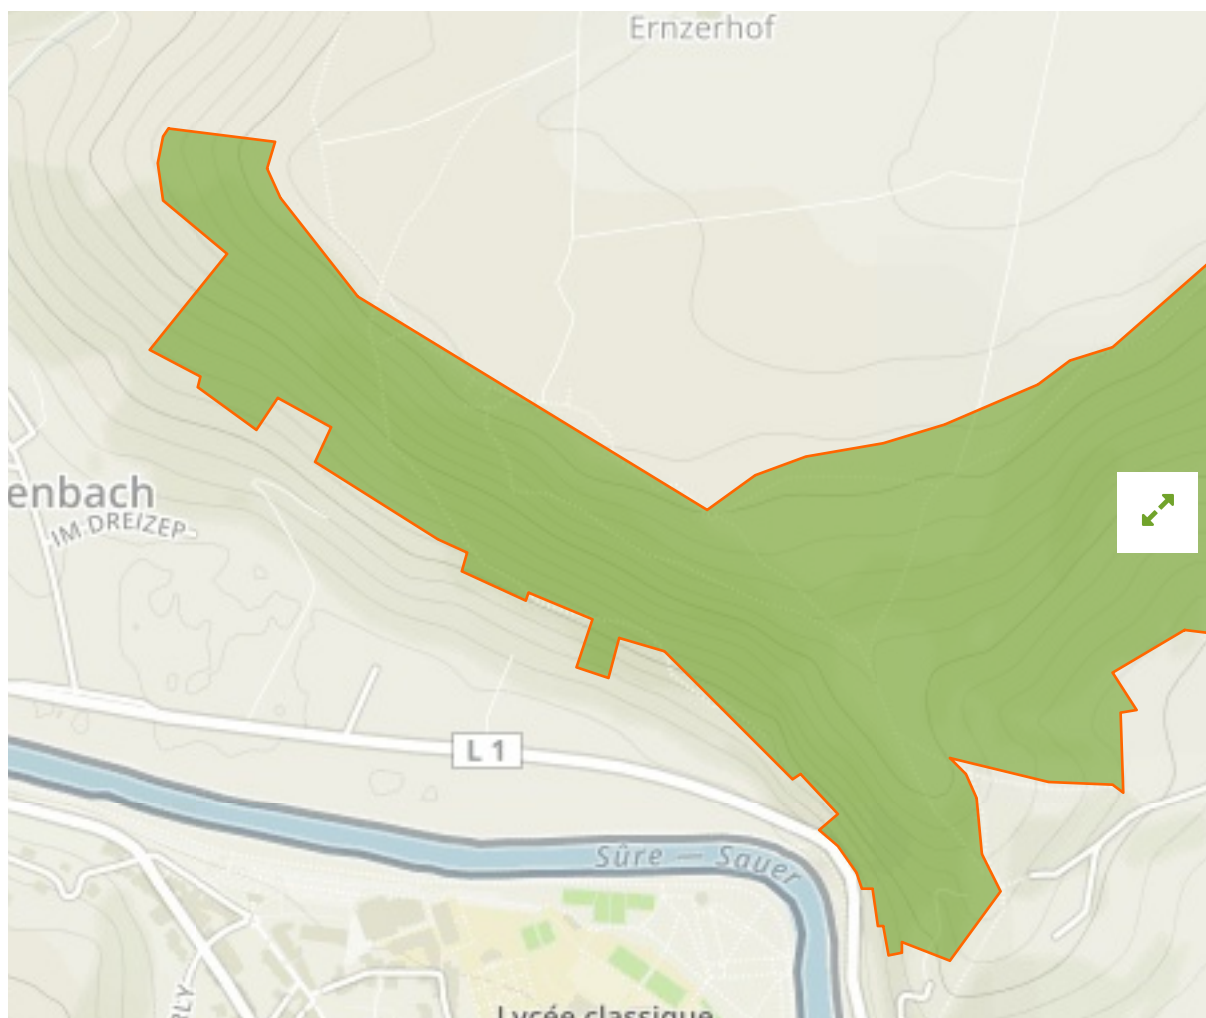

Kelterdell und Kuckuckslay bei Echternachbrück in Germany

The designations employed and the presentation of material on this map do not imply the expression of any opinion whatsoever on the part of the Secretariat of the United Nations concerning the legal status of any country, territory, city or area or of its authorities, or concerning the delimitation of its frontiers or boundaries.

Site network breakdown

Transboundary sites

Vallée de l'Ernz noire / Beaufort / Berdorf

in Luxembourg

Vallée de la Sûre inférieure

in Luxembourg

English Designation
ZSC - Natura 2000

IUCN Category
IV

Reported Area
72.4 km²

Vallée de l'Ernz noire / Beaufort / Berdorf

in Luxembourg

English Designation
ZSC - Natura 2000

IUCN Category
IV

WDPA ID Year of Designation
337489

Reported Area
15.3 km²

Sauertal und Seitentäler

IUCN Category
Not Reported

WDPA ID Year of Designation
555536883

[Show all](#)

Reported Area
15.3 km²