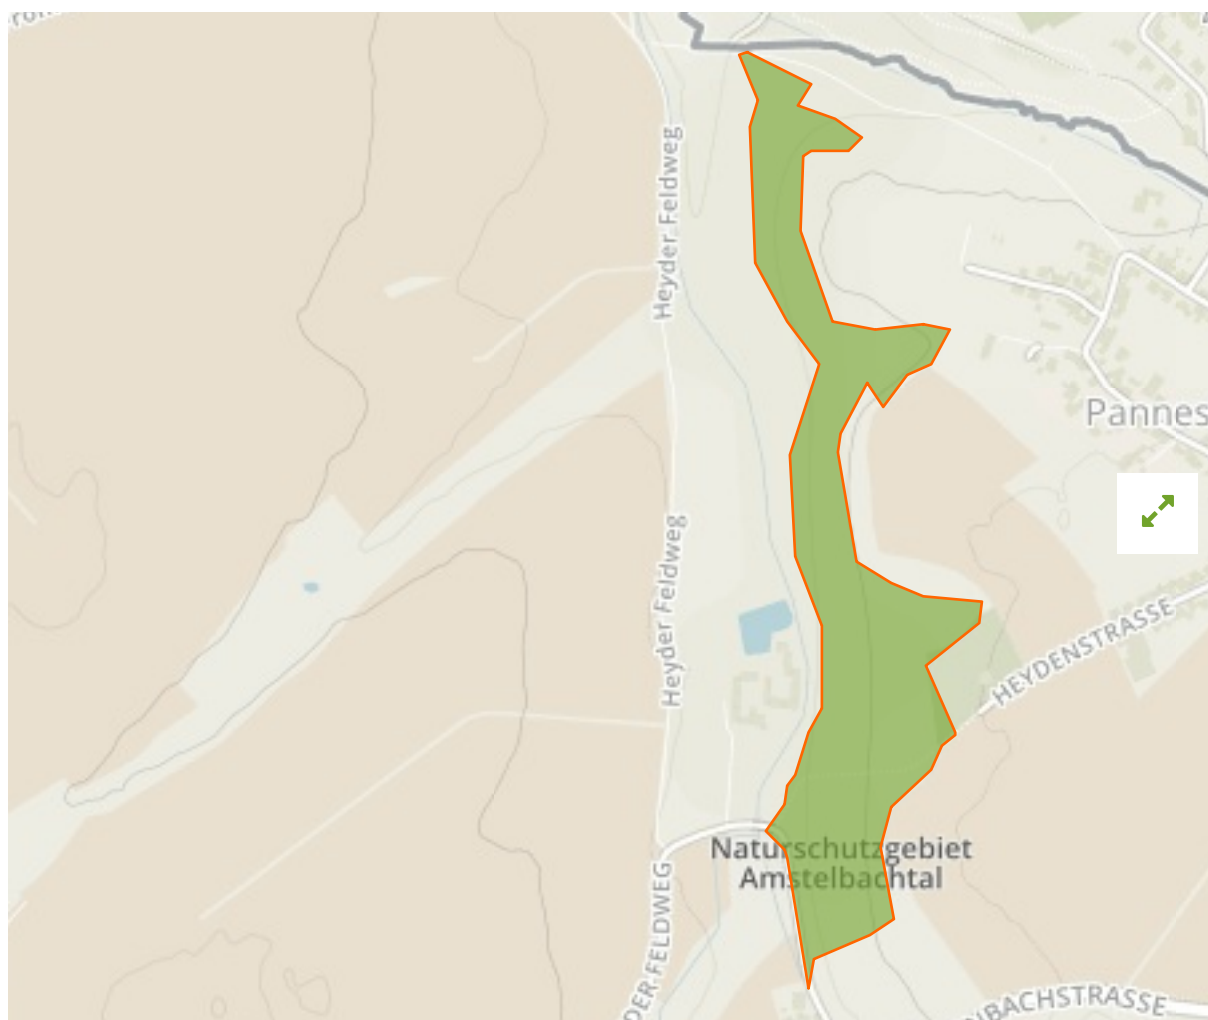

## NSG Laub- und Auenwaldgebiet bei Herzogenrath westlich Pannesheide im Amstelbachtal in [Germany](#)

The designations employed and the presentation of material on this map do not imply the expression of any opinion whatsoever on the part of the Secretariat of the United Nations concerning the legal status of any country, territory, city or area or of its authorities, or concerning the delimitation of its frontiers or boundaries.

WDPA ID

**164383**

Reported Area

# 0.1 km<sup>2</sup>