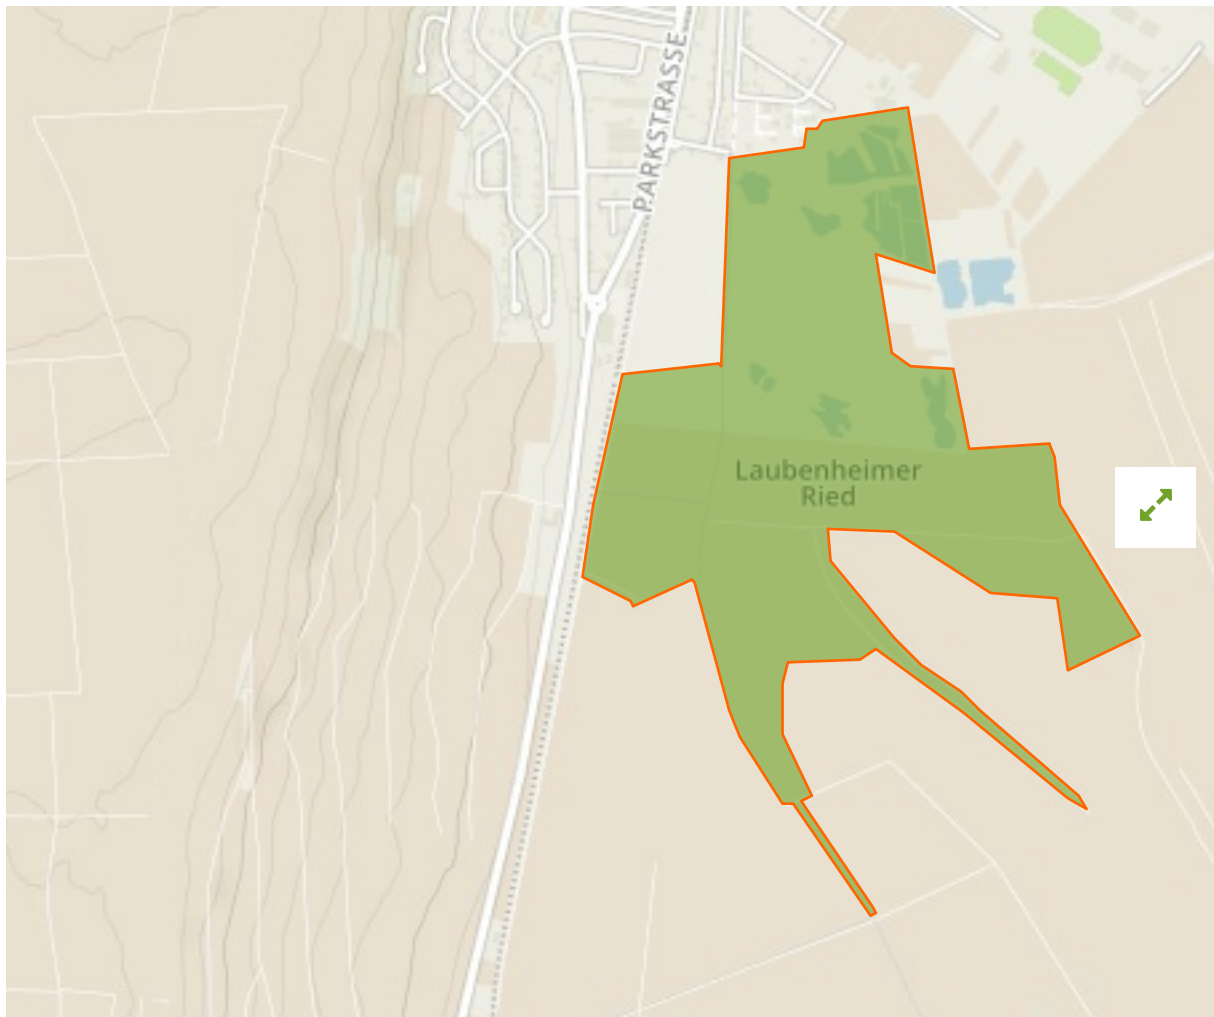

Laubenheimer-Bodenheimer Ried in Germany

The designations employed and the presentation of material on this map do not imply the expression of any opinion whatsoever on the part of the Secretariat of the United Nations concerning the legal status of any country, territory, city or area or of its authorities, or concerning the delimitation of its frontiers or boundaries.

WDPA ID

164388

Reported Area

0.85 km²

Management Effectiveness Evaluations

No information available

Attributes

Original Name	Laubenheimer-Bodenheimer Ried
English Designation	Nature Reserve
IUCN Management Category	Not Assigned
Status	Designated
Type of Designation	National
Status Year	1982
Sublocation	
Governance Type	Federal or national ministry or agency
Management Authority	Bundesamt für Naturschutz
Management Plan	Not Reported
International Criteria	Not Applicable