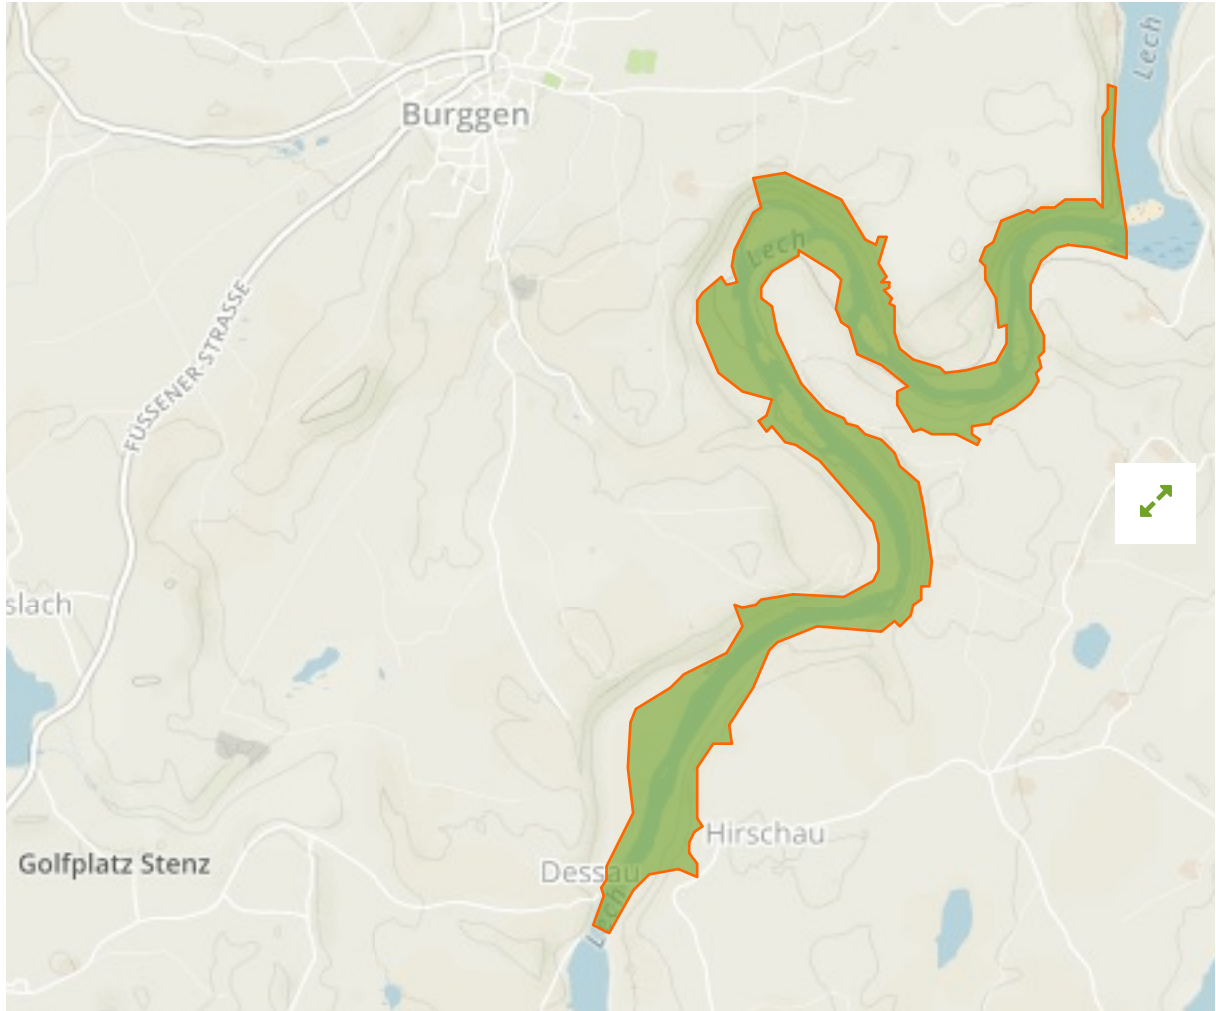

Lechabschnitt Hirschauer Steilhalde - Litzauer Schleife in Germany

The designations employed and the presentation of material on this map do not imply the expression of any opinion whatsoever on the part of the Secretariat of the United Nations concerning the legal status of any country, territory, city or area or of its authorities, or concerning the delimitation of its frontiers or boundaries.

WDPA ID

164408

Reported Area

1.89 km²

Management Effectiveness Evaluations

No information available

Attributes

Original Name	Lechabschnitt Hirschauer Steilhalde - Litzauer Schleife
English Designation	Nature Reserve
IUCN Management Category	IV
Status	Designated
Type of Designation	National
Status Year	1986
Sublocation	
Governance Type	Federal or national ministry or agency
Management Authority	Bundesamt für Naturschutz
Management Plan	Not Reported
International Criteria	Not Applicable