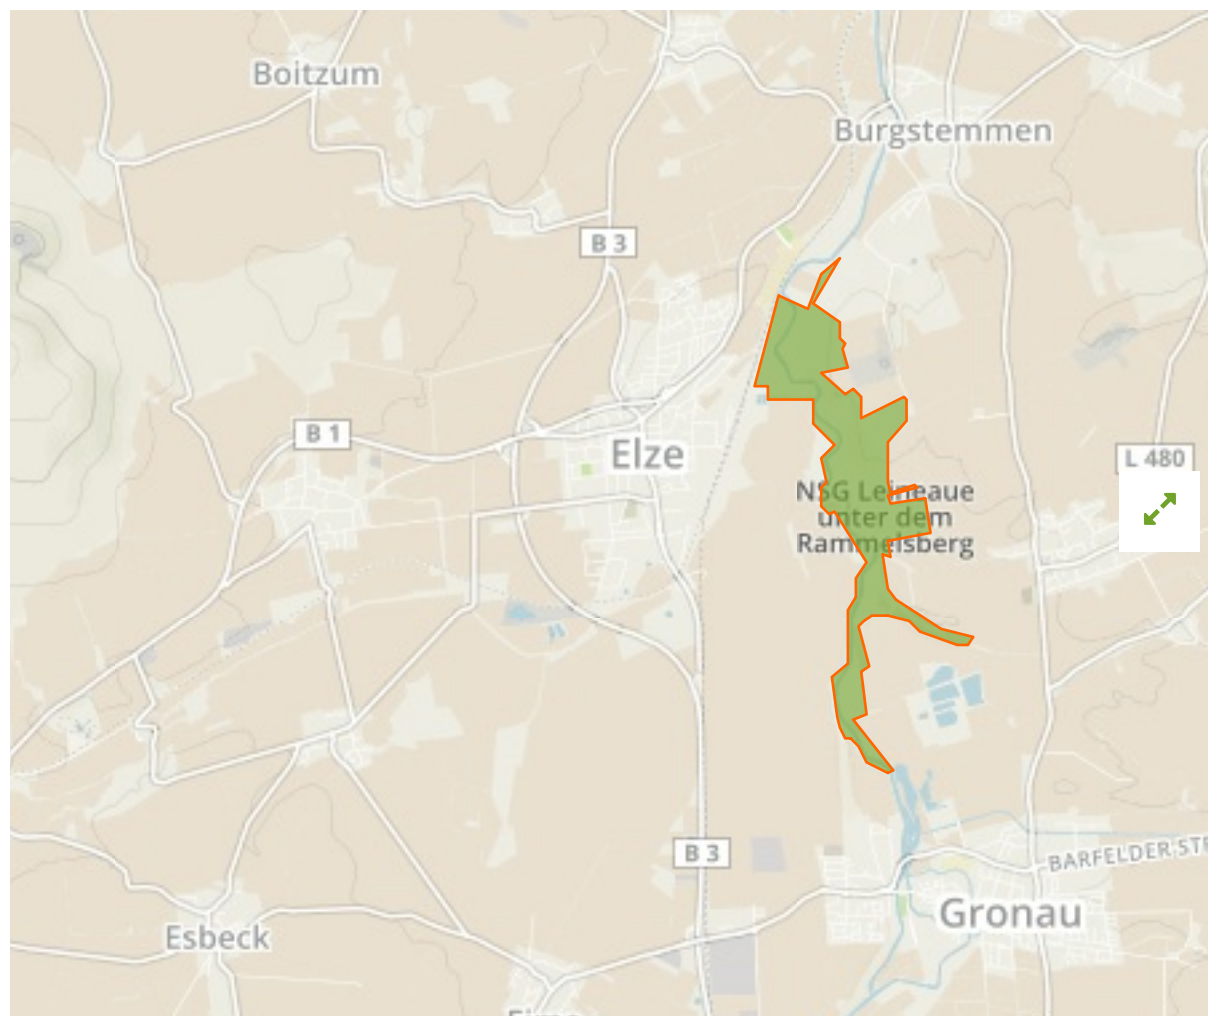

Leineaue unter dem Rammelsberg in Germany

The designations employed and the presentation of material on this map do not imply the expression of any opinion whatsoever on the part of the Secretariat of the United Nations concerning the legal status of any country, territory, city or area or of its authorities, or concerning the delimitation of its frontiers or boundaries.

WDPA ID

164423

Reported Area

1.89 km²

Management Effectiveness Evaluations

No information available

Attributes

Original Name	Leineaue unter dem Rammelsberg
English Designation	Nature Reserve
IUCN Management Category	IV
Status	Designated
Type of Designation	National
Status Year	1988
Sublocation	
Governance Type	Federal or national ministry or agency
Management Authority	Bundesamt für Naturschutz
Management Plan	Not Reported
International Criteria	Not Applicable