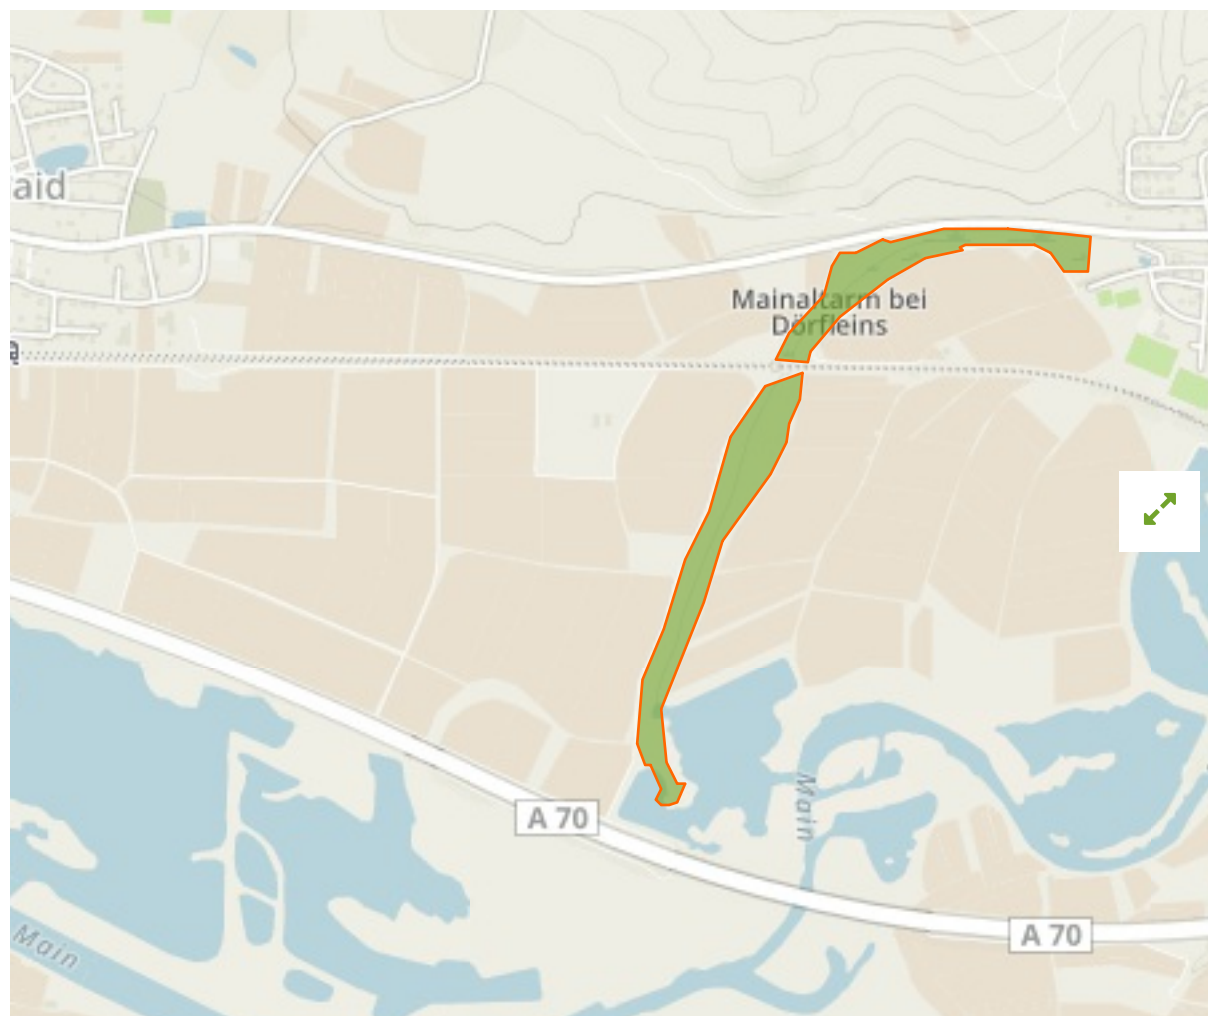

## Mainaltarm bei Dörfleins in Germany

The designations employed and the presentation of material on this map do not imply the expression of any opinion whatsoever on the part of the Secretariat of the United Nations concerning the legal status of any country, territory, city or area or of its authorities, or concerning the delimitation of its frontiers or boundaries.

WDPA ID

---

**164550**

Reported Area

---

**0.13 km<sup>2</sup>**