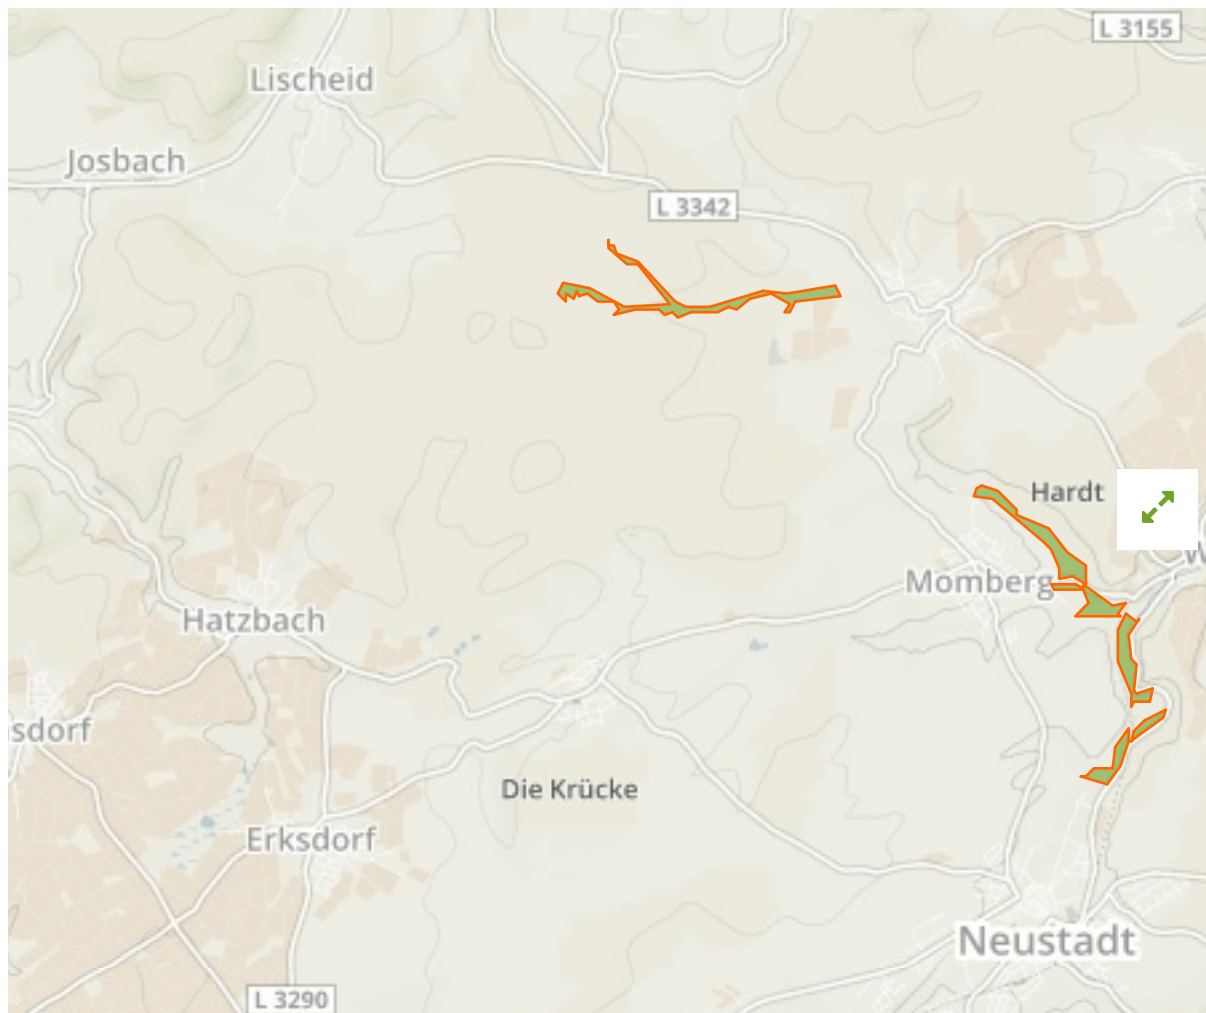

Momberger Bruchwiesen und Lohgrund bei Mengersberg in Germany

The designations employed and the presentation of material on this map do not imply the expression of any opinion whatsoever on the part of the Secretariat of the United Nations concerning the legal status of any country, territory, city or area or of its authorities, or concerning the delimitation of its frontiers or boundaries.

WDPA ID

164654

Reported Area

0.59 km²

Management Effectiveness Evaluations

No information available

Attributes

Original Name	Momberger Bruchwiesen und Lohgrund bei Mengersberg
English Designation	Nature Reserve
IUCN Management Category	IV
Status	Designated
Type of Designation	National
Status Year	1990
Sublocation	
Governance Type	Federal or national ministry or agency
Management Authority	Bundesamt für Naturschutz
Management Plan	Not Reported
International Criteria	Not Applicable