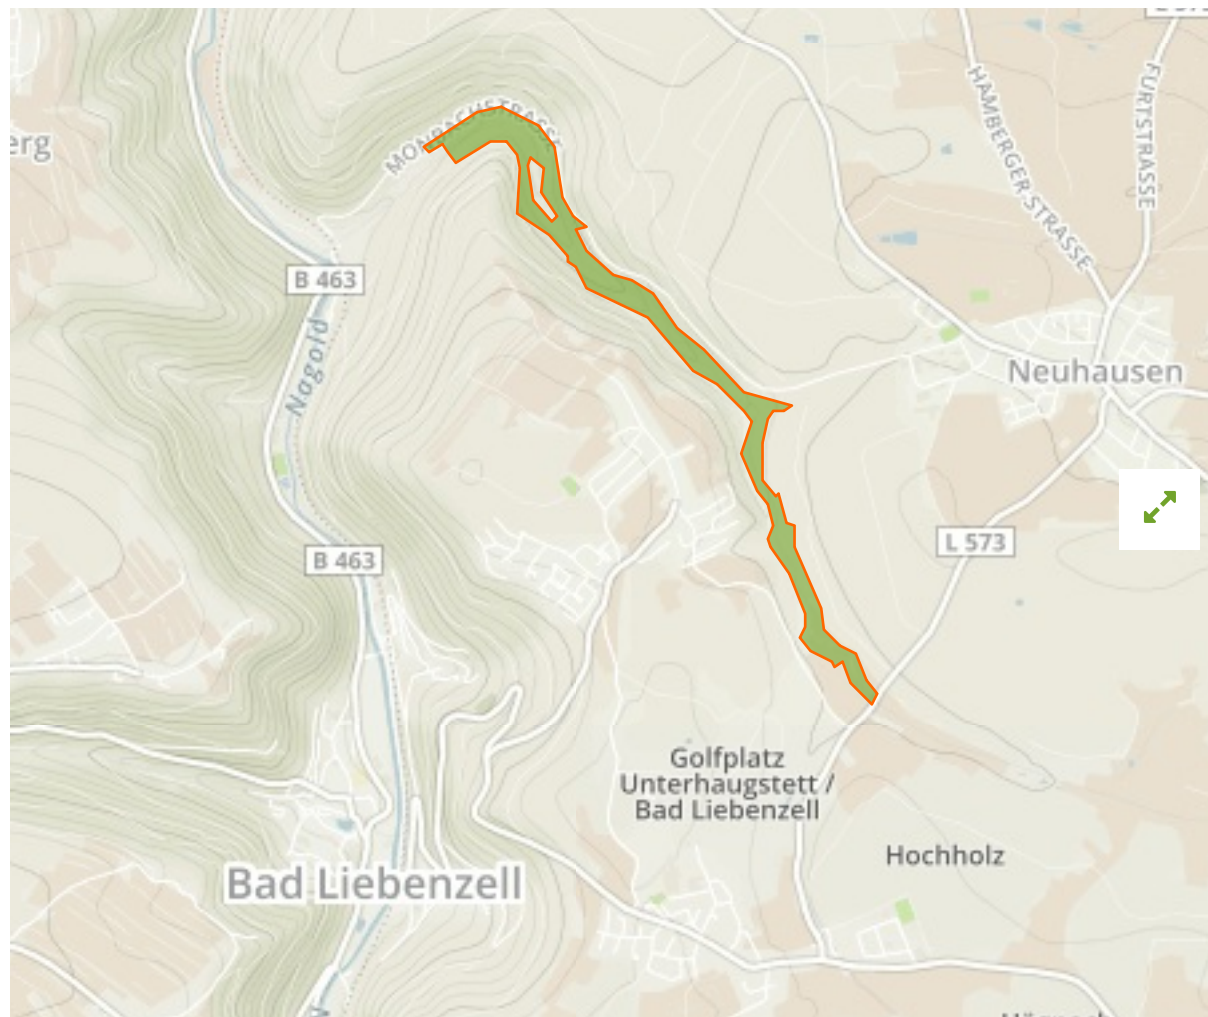

Monbach, Maisgraben und St. Leonhardquelle (2 Teilgebiete) in Germany

The designations employed and the presentation of material on this map do not imply the expression of any opinion whatsoever on the part of the Secretariat of the United Nations concerning the legal status of any country, territory, city or area or of its authorities, or concerning the delimitation of its frontiers or boundaries.

WDPA ID

164657

Reported Area

0.42 km²

Management Effectiveness Evaluations

No information available

Attributes

Original Name	Monbach, Maisgraben und St. Leonhardquelle (2 Teilgebiete)
English Designation	Nature Reserve
IUCN Management Category	IV
Status	Designated
Type of Designation	National
Status Year	1988
Sublocation	
Governance Type	Federal or national ministry or agency
Management Authority	Bundesamt für Naturschutz
Management Plan	Not Reported
International Criteria	Not Applicable