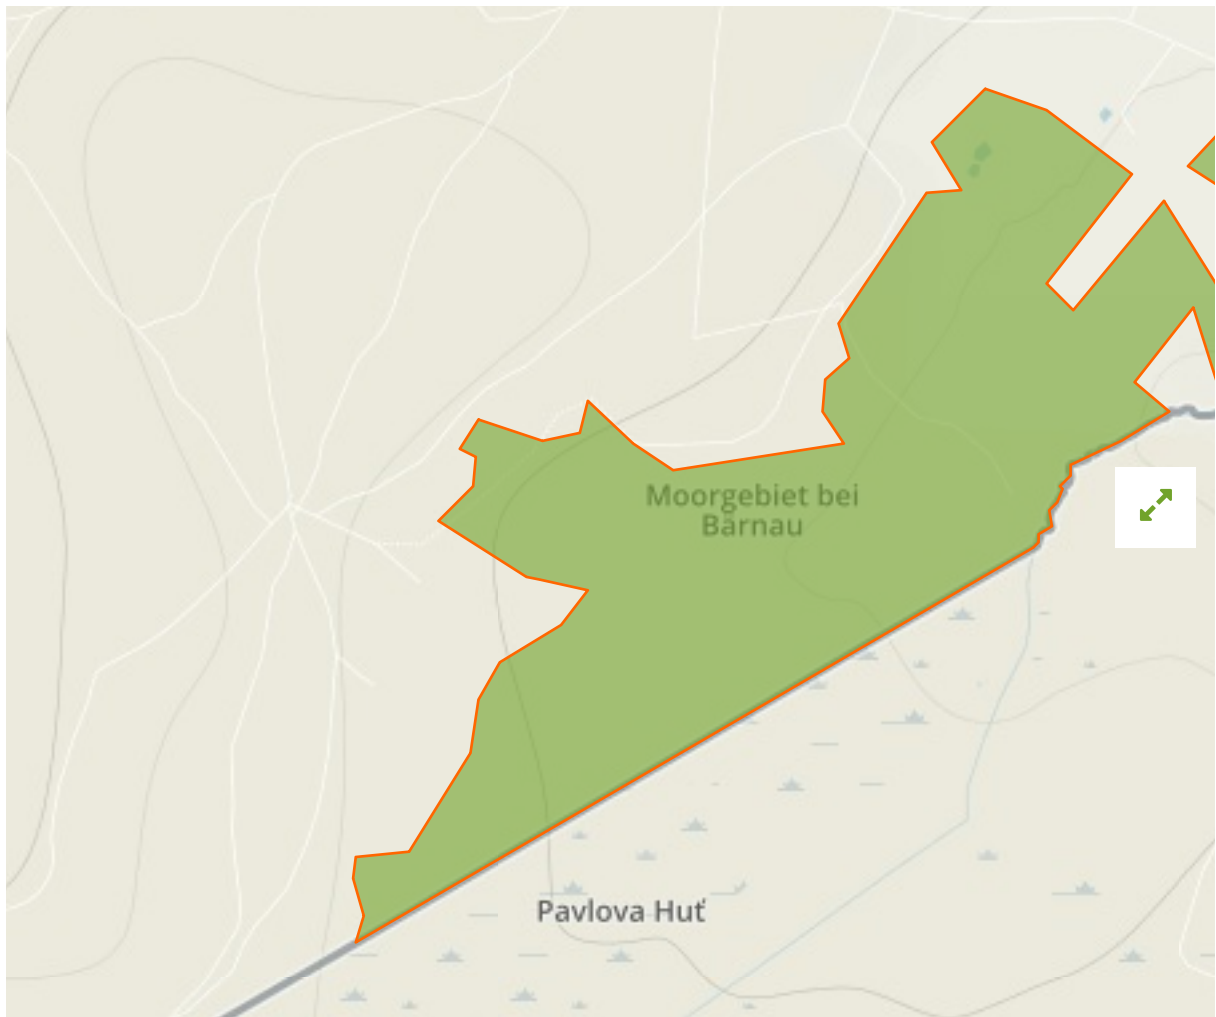

Moorgebiet bei Bärnau in Germany

The designations employed and the presentation of material on this map do not imply the expression of any opinion whatsoever on the part of the Secretariat of the United Nations concerning the legal status of any country, territory, city or area or of its authorities, or concerning the delimitation of its frontiers or boundaries.

WDPA ID

164675

Reported Area

0.37 km²

Management Effectiveness Evaluations

No information available

Attributes

Original Name	Moorgebiet bei Bärnau
English Designation	Nature Reserve
IUCN Management Category	IV
Status	Designated
Type of Designation	National
Status Year	1994
Sublocation	
Governance Type	Federal or national ministry or agency
Management Authority	Bundesamt für Naturschutz
Management Plan	Not Reported
International Criteria	Not Applicable

Site network breakdown

Transboundary sites

Český les

in Czech Republic

**LSG innerhalb des Naturparks
Nördlicher Oberpfälzer Wald
(ehemals Schutzzone)**

in Germany

English Designation
Protected Landscape Area

IUCN Category
V

WDPA ID Year of Designation
344535

Reported Area
465.5 km²

English Designation
Landscape Protection Area

IUCN Category
V

WDPA ID Year of Designation
396114

Reported Area
441.7 km²

Moorgebiet bei Bärnau