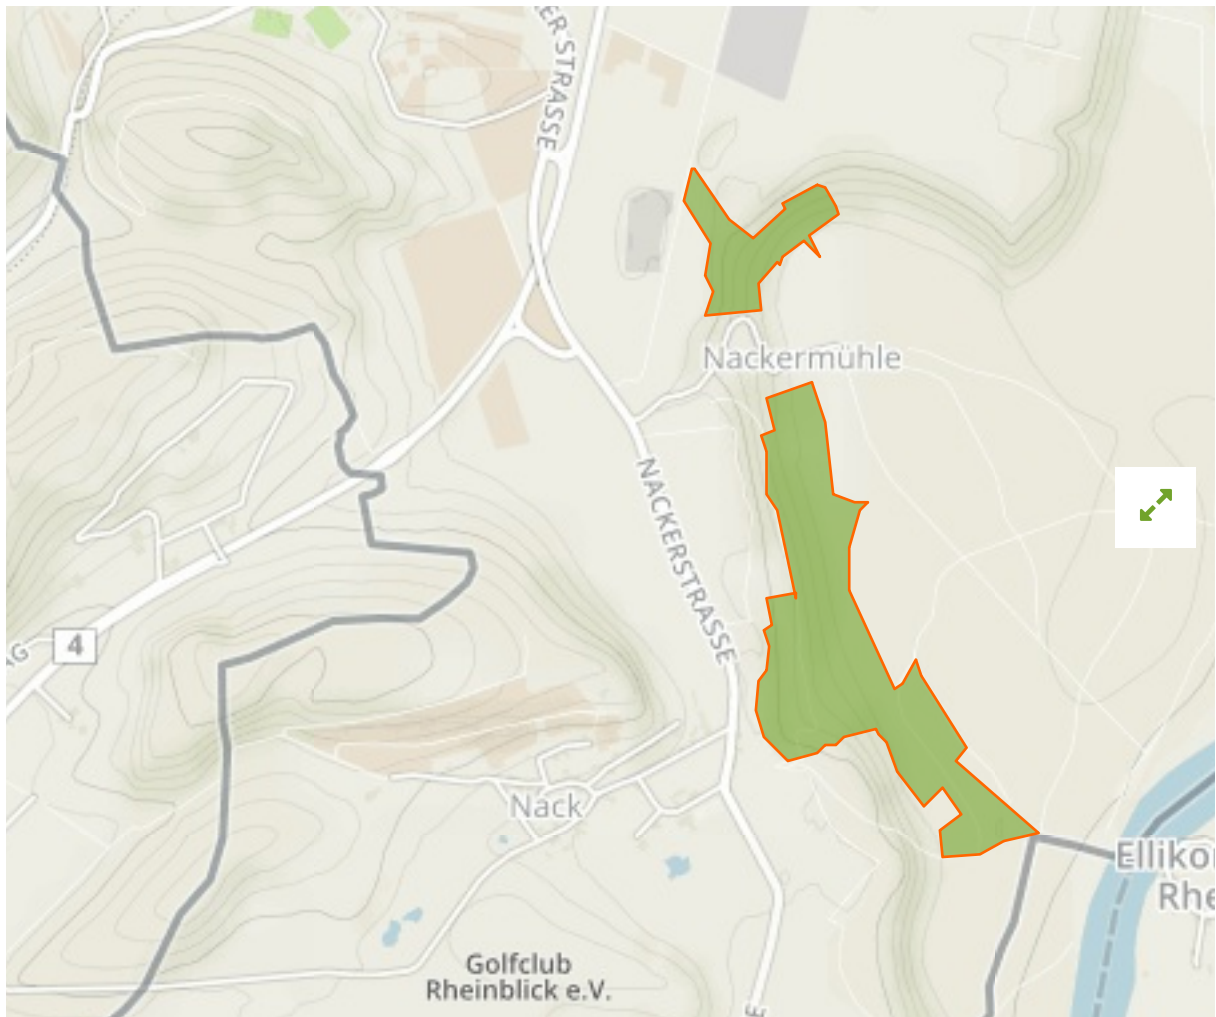

Nacker Mühle in Germany

The designations employed and the presentation of material on this map do not imply the expression of any opinion whatsoever on the part of the Secretariat of the United Nations concerning the legal status of any country, territory, city or area or of its authorities, or concerning the delimitation of its frontiers or boundaries.

Site network breakdown

Transboundary sites

Eggrank-Thurspitz

in Switzerland

Hochrhein-Klettgau (6 Teilgebiete)

in Germany

English Designation
Federal Inventory of Alluvial Zones
of National Importance

IUCN Category
IV

Reported Area
0.6 km²

Buchenhof

in Switzerland

English Designation
Landscape Protection Area

IUCN Category
V

WDPA ID **Year of Designation**
321646

Reported Area
36.0 km²

Altwässer Thurspitz

WDPA ID **Year of Designation**
555513662

Reported Area
4.6 km²

[Show all](#)