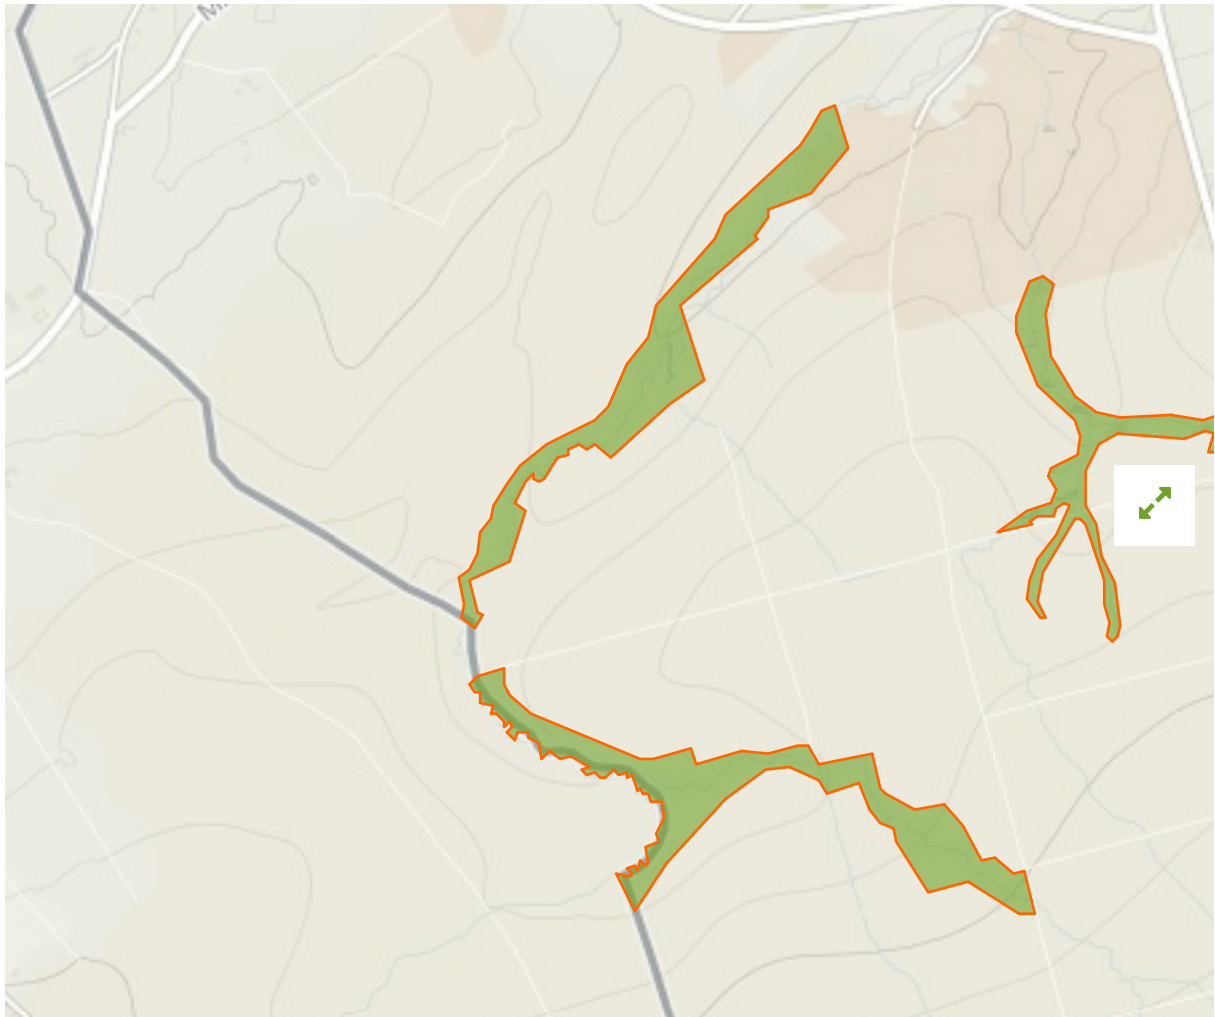

NSG Oberlauf der Inde im Muensterwald in Germany

The designations employed and the presentation of material on this map do not imply the expression of any opinion whatsoever on the part of the Secretariat of the United Nations concerning the legal status of any country, territory, city or area or of its authorities, or concerning the delimitation of its frontiers or boundaries.

WDPA ID

164896

Reported Area

0.3 km²

Management Effectiveness Evaluations

No information available

Attributes

Original Name	NSG Oberlauf der Inde im Muensterwald
English Designation	Nature Reserve
IUCN Management Category	IV
Status	Designated
Type of Designation	National
Status Year	1988
Sublocation	
Governance Type	Federal or national ministry or agency
Management Authority	Bundesamt für Naturschutz
Management Plan	Not Reported
International Criteria	Not Applicable

Site network breakdown

Transboundary sites

Hautes Fagnes

in Belgium

NSG Breitenbachtal

in Germany

English Designation
State Nature Reserve (Walloon
Region)

IUCN Category
IV

WDPA ID Year of Designation

318885

Reported Area

1.3 km²

Reported Area

0.1 km²

[Show all](#)