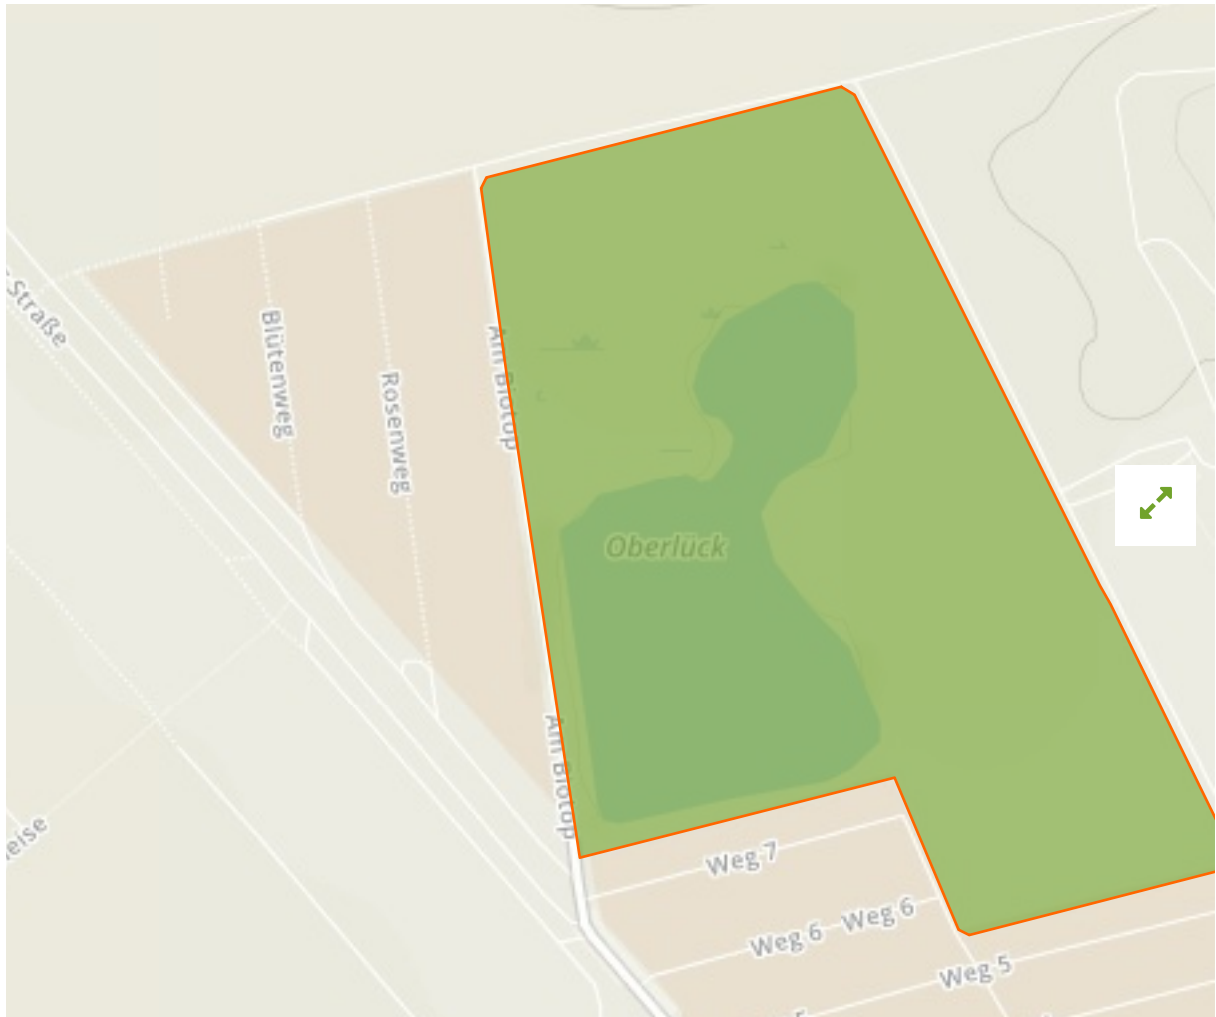

## Oberlücke von Viernheim in Germany

The designations employed and the presentation of material on this map do not imply the expression of any opinion whatsoever on the part of the Secretariat of the United Nations concerning the legal status of any country, territory, city or area or of its authorities, or concerning the delimitation of its frontiers or boundaries.

WDPA ID

**164899**

Reported Area

**0.13 km<sup>2</sup>**