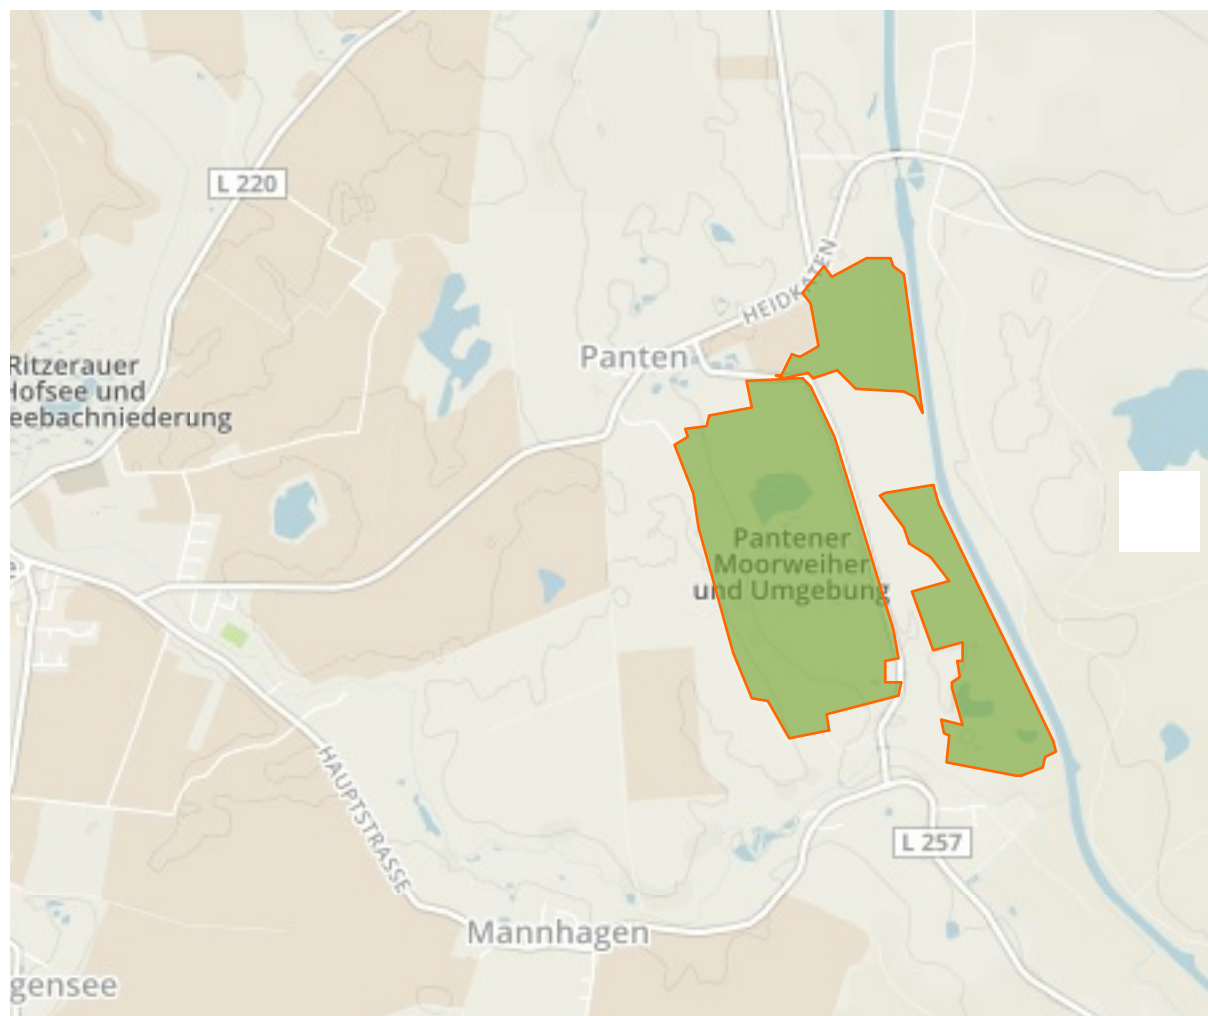

Pantener Moorweiher und Umgebung in Germany

The designations employed and the presentation of material on this map do not imply the expression of any opinion whatsoever on the part of the Secretariat of the United Nations concerning the legal status of any country, territory, city or area or of its authorities, or concerning the delimitation of its frontiers or boundaries.

WDPA ID

164974

Reported Area

1.45 km²

Data Provider

European Environment Agency (EEA)

Management Effectiveness Evaluations

No information available