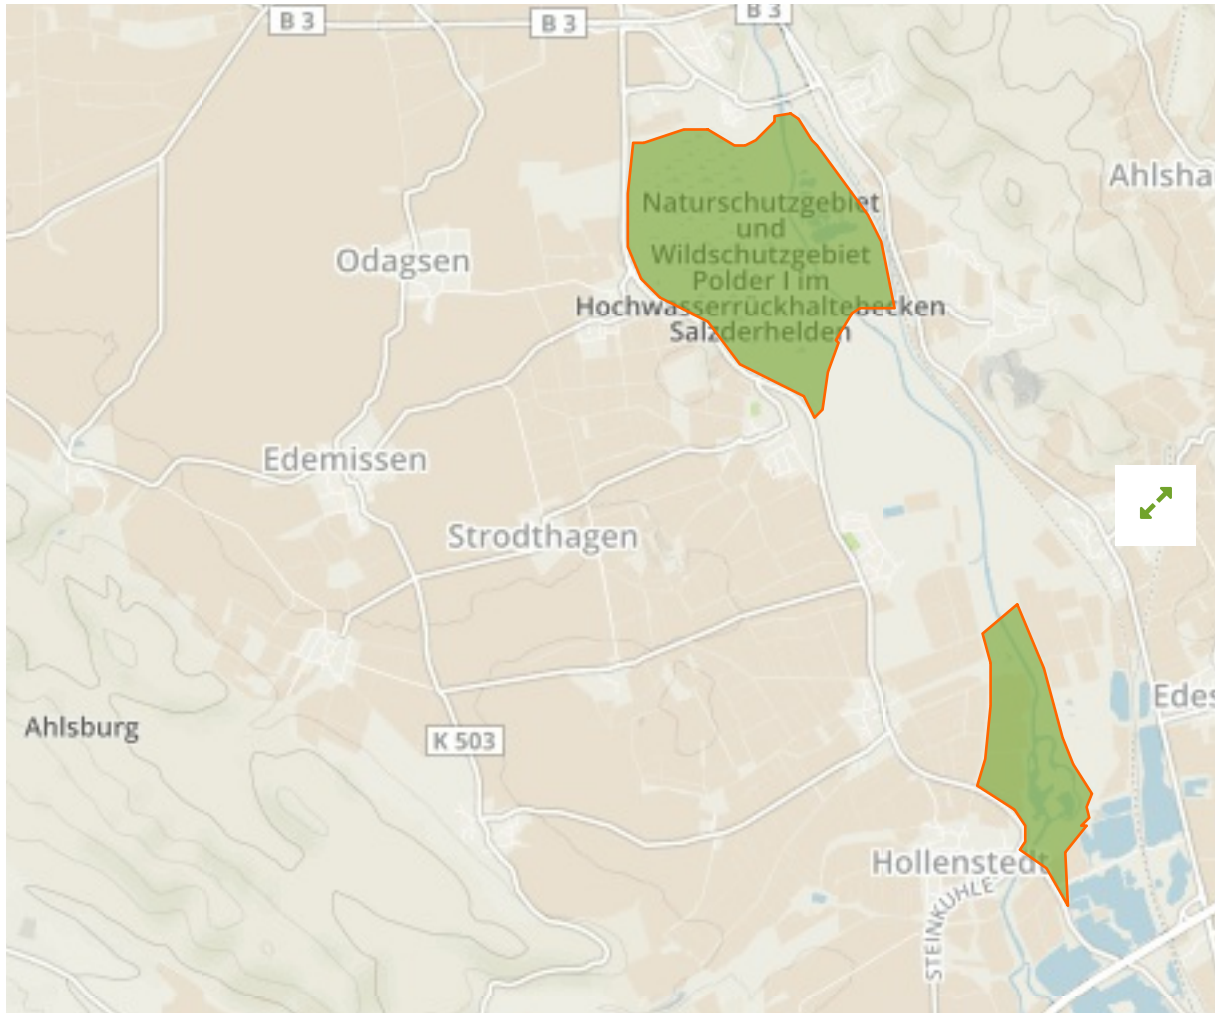

Polder I im Hochwasserrückhaltebecken Salzderhelden in Germany

The designations employed and the presentation of material on this map do not imply the expression of any opinion whatsoever on the part of the Secretariat of the United Nations concerning the legal status of any country, territory, city or area or of its authorities, or concerning the delimitation of its frontiers or boundaries.

WDPA ID

165017

Reported Area

5.16 km²

Management Effectiveness Evaluations

No information available

Attributes

| | |
|---------------------------------|--|
| Original Name | Polder I im Hochwasserrückhaltebecken Salzderhelden |
| English Designation | Nature Reserve |
| IUCN Management Category | IV |
| Status | Designated |
| Type of Designation | National |
| Status Year | 1995 |
| Sublocation | |
| Governance Type | Federal or national ministry or agency |
| Management Authority | Bundesamt für Naturschutz |
| Management Plan | Not Reported |
| International Criteria | Not Applicable |