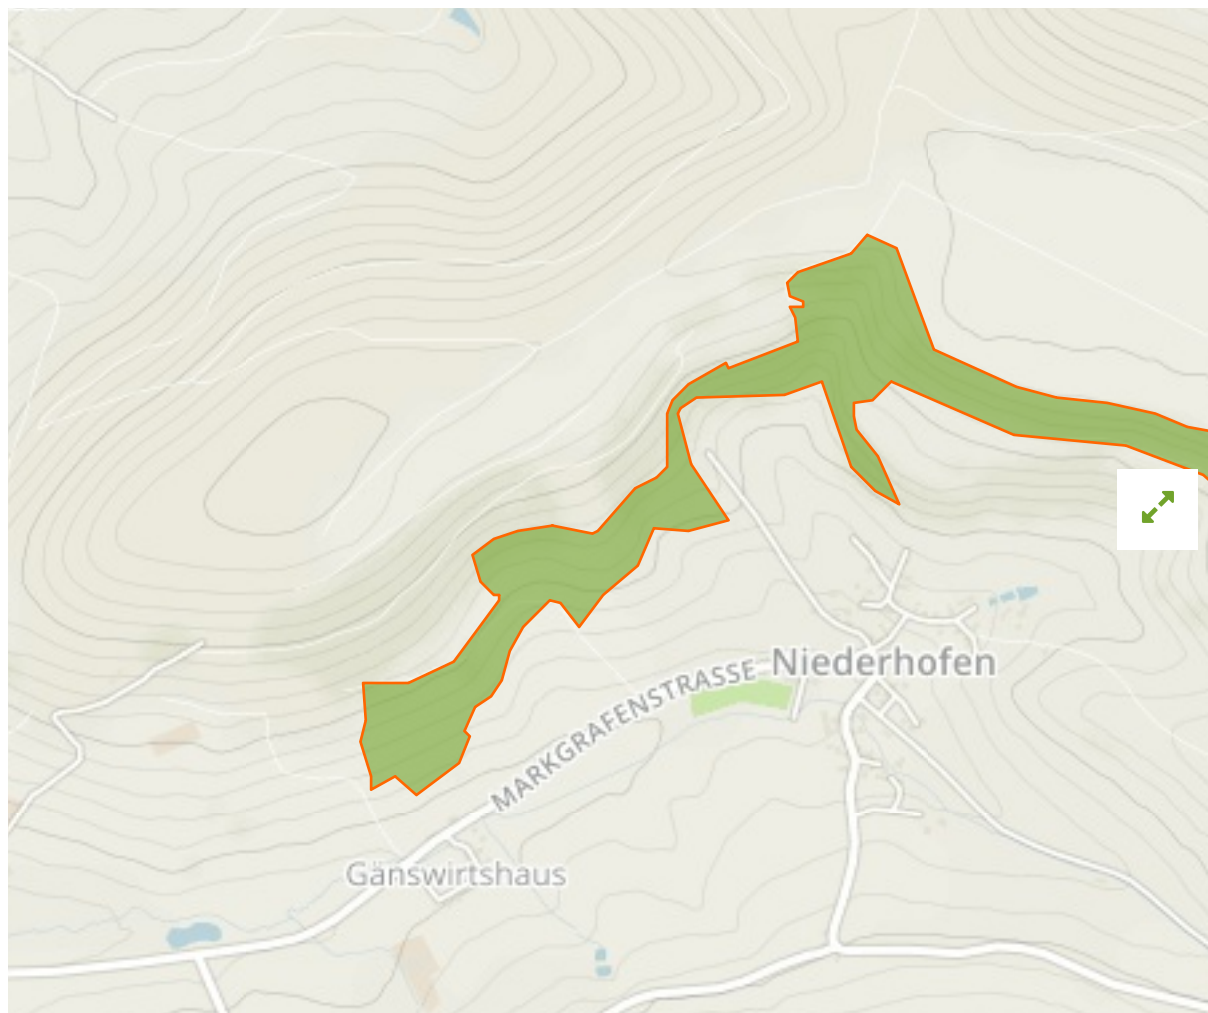

## Quellhorizonte und Magerrasen am Albtrauf bei Niederhofen in Germany

The designations employed and the presentation of material on this map do not imply the expression of any opinion whatsoever on the part of the Secretariat of the United Nations concerning the legal status of any country, territory, city or area or of its authorities, or concerning the delimitation of its frontiers or boundaries.

WDPA ID

---

**165066**

Reported Area

---

**0.45 km<sup>2</sup>**

## Attributes

---

<b>Original Name</b>	<b>Quellhorizonte und Magerrasen am Albtrauf bei Niederhofen</b>
<b>English Designation</b>	<b>Nature Reserve</b>
<b>IUCN Management Category</b>	<b>IV</b>
Status	Designated
Type of Designation	National
Status Year	1986
Sublocation	
Governance Type	Federal or national ministry or agency
Management Authority	Bundesamt für Naturschutz
Management Plan	Not Reported
International Criteria	Not Applicable