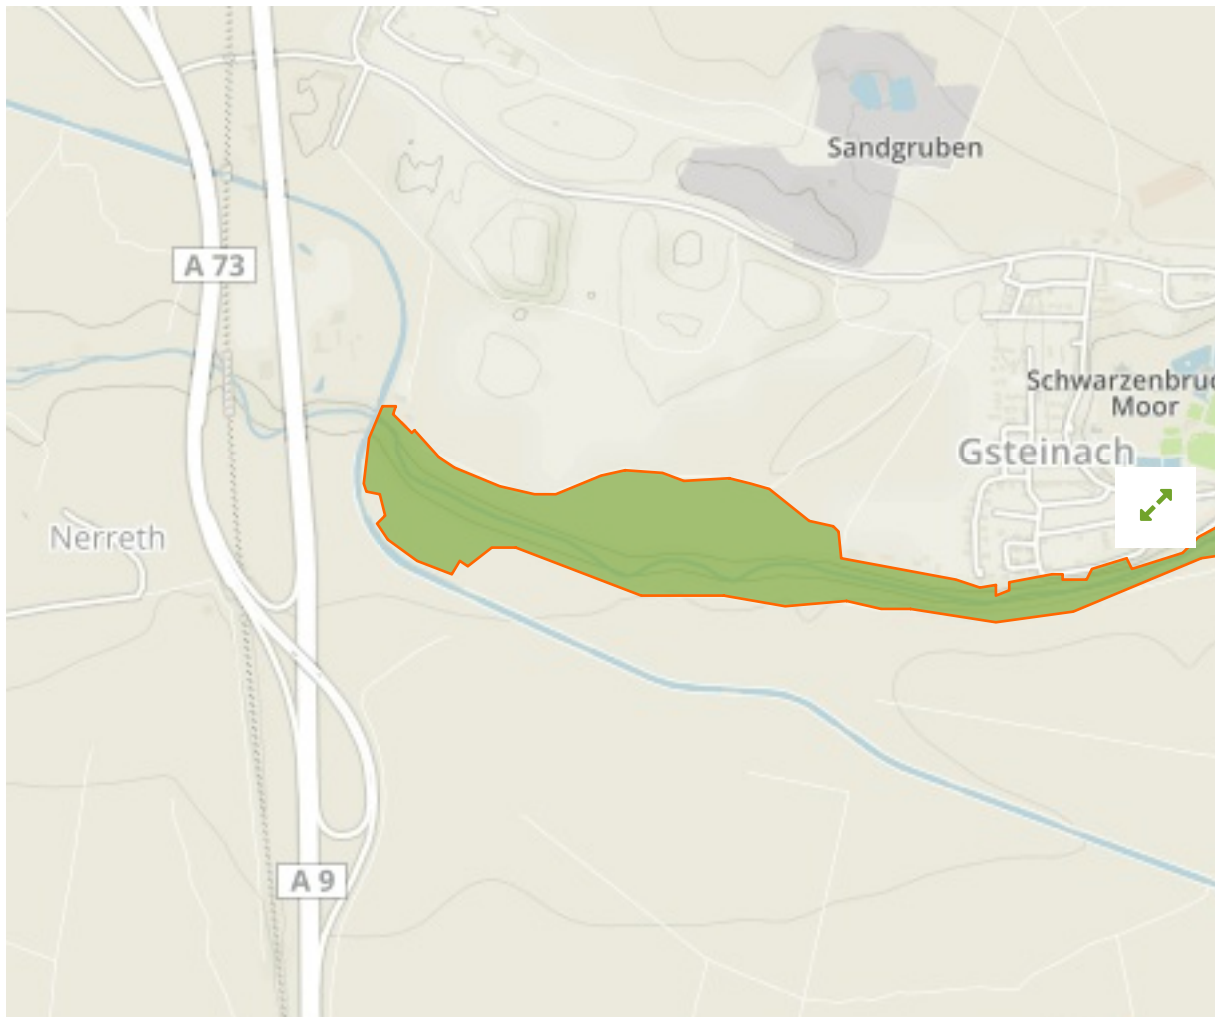

## Schwarzach-Durchbruch in Germany

The designations employed and the presentation of material on this map do not imply the expression of any opinion whatsoever on the part of the Secretariat of the United Nations concerning the legal status of any country, territory, city or area or of its authorities, or concerning the delimitation of its frontiers or boundaries.

WDPA ID

**165487**

Reported Area

**0.38 km<sup>2</sup>**