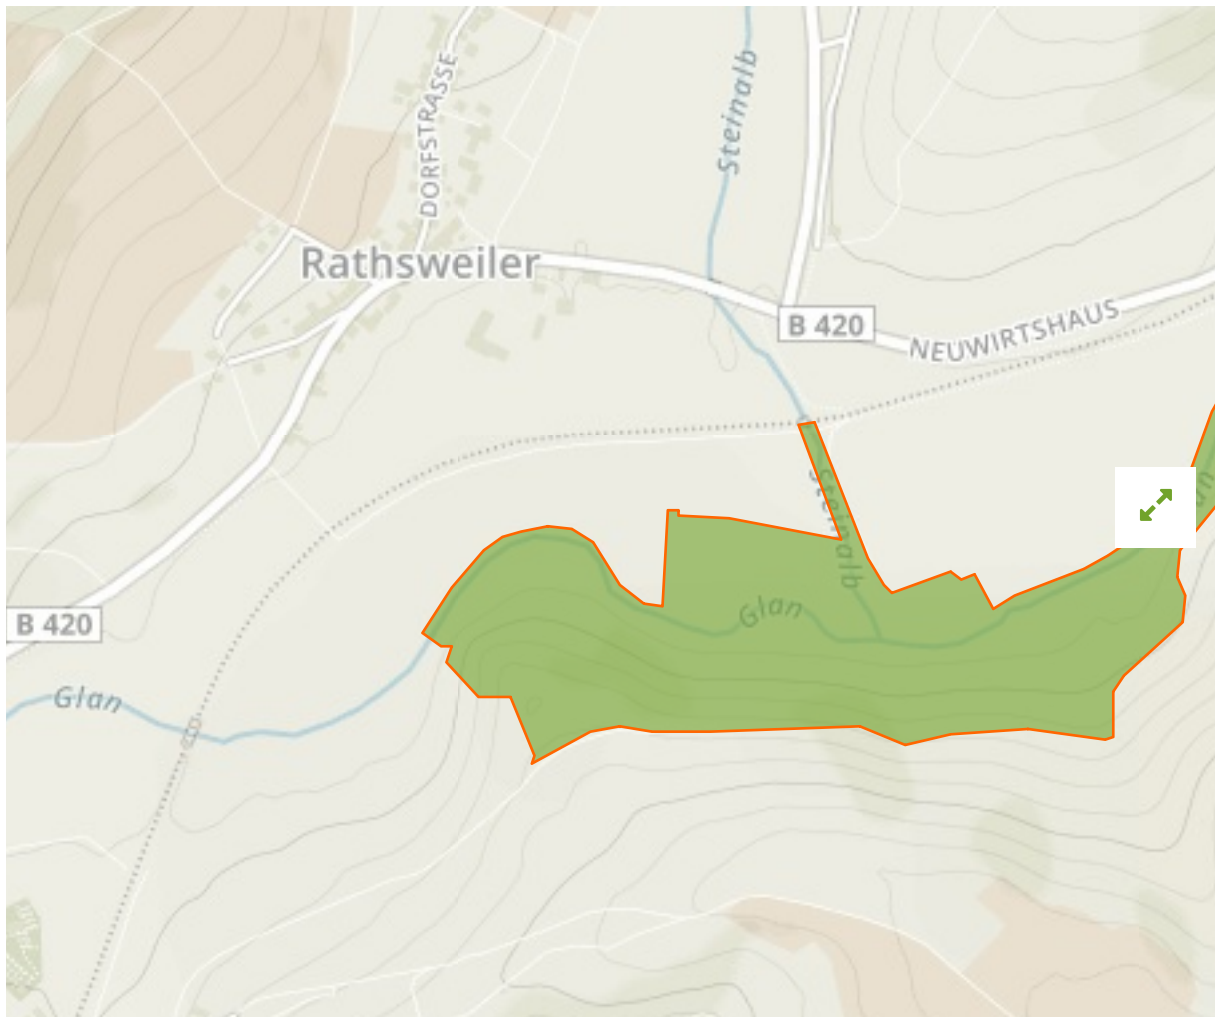

Steinalbmündung in Germany

The designations employed and the presentation of material on this map do not imply the expression of any opinion whatsoever on the part of the Secretariat of the United Nations concerning the legal status of any country, territory, city or area or of its authorities, or concerning the delimitation of its frontiers or boundaries.

WDPA ID

165672

Reported Area

0.18 km²

Management Effectiveness Evaluations

No information available

Attributes

| | |
|---------------------------------|--|
| Original Name | Steinalbmündung |
| English Designation | Nature Reserve |
| IUCN Management Category | Not Assigned |
| Status | Designated |
| Type of Designation | National |
| Status Year | 1988 |
| Sublocation | |
| Governance Type | Federal or national ministry or agency |
| Management Authority | Bundesamt für Naturschutz |
| Management Plan | Not Reported |
| International Criteria | Not Applicable |