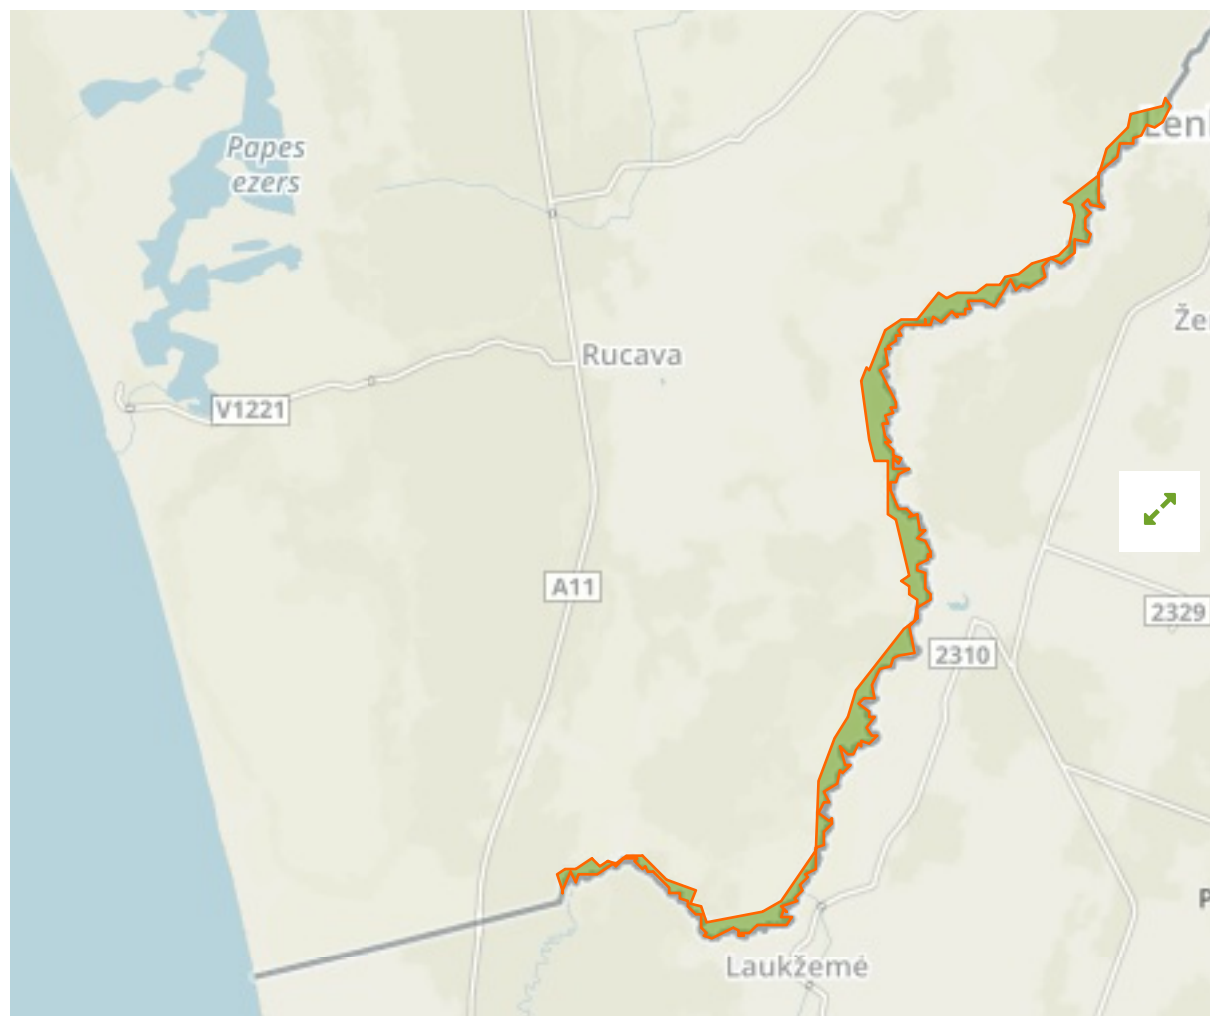

Sventājas upes ieleja in Latvia

The designations employed and the presentation of material on this map do not imply the expression of any opinion whatsoever on the part of the Secretariat of the United Nations concerning the legal status of any country, territory, city or area or of its authorities, or concerning the delimitation of its frontiers or boundaries.

WDPA ID

172627

Reported Area

4.13 km²

Management Effectiveness Evaluations

No information available

Attributes

Original Name	Sventājas upes ieleja
English Designation	Nature Reserve
IUCN Management Category	IV
Status	Designated
Type of Designation	National
Status Year	1999
Sublocation	
Governance Type	Federal or national ministry or agency
Management Authority	MEPRD. Ministry of Environmental Protection and Regional Development. Peldu iela 25, Riga, LV-1494, Latvia
Management Plan	Not Reported
International Criteria	Not Applicable

WDPA ID Year of Designation
555536378

Reported Area
1.1 km²

Baltijos Šventosios upė

in Lithuania

English Designation
Site of Community Importance
(Habitats Directive)

IUCN Category
Not Reported

WDPA ID Year of Designation
555536383

WDPA ID **Year of Designation**
 555540683

WDPA ID **Year of Designation**
 555580727

Reported Area
 4.1 km²

Reported Area
 4.1 km²

[Show all](#)