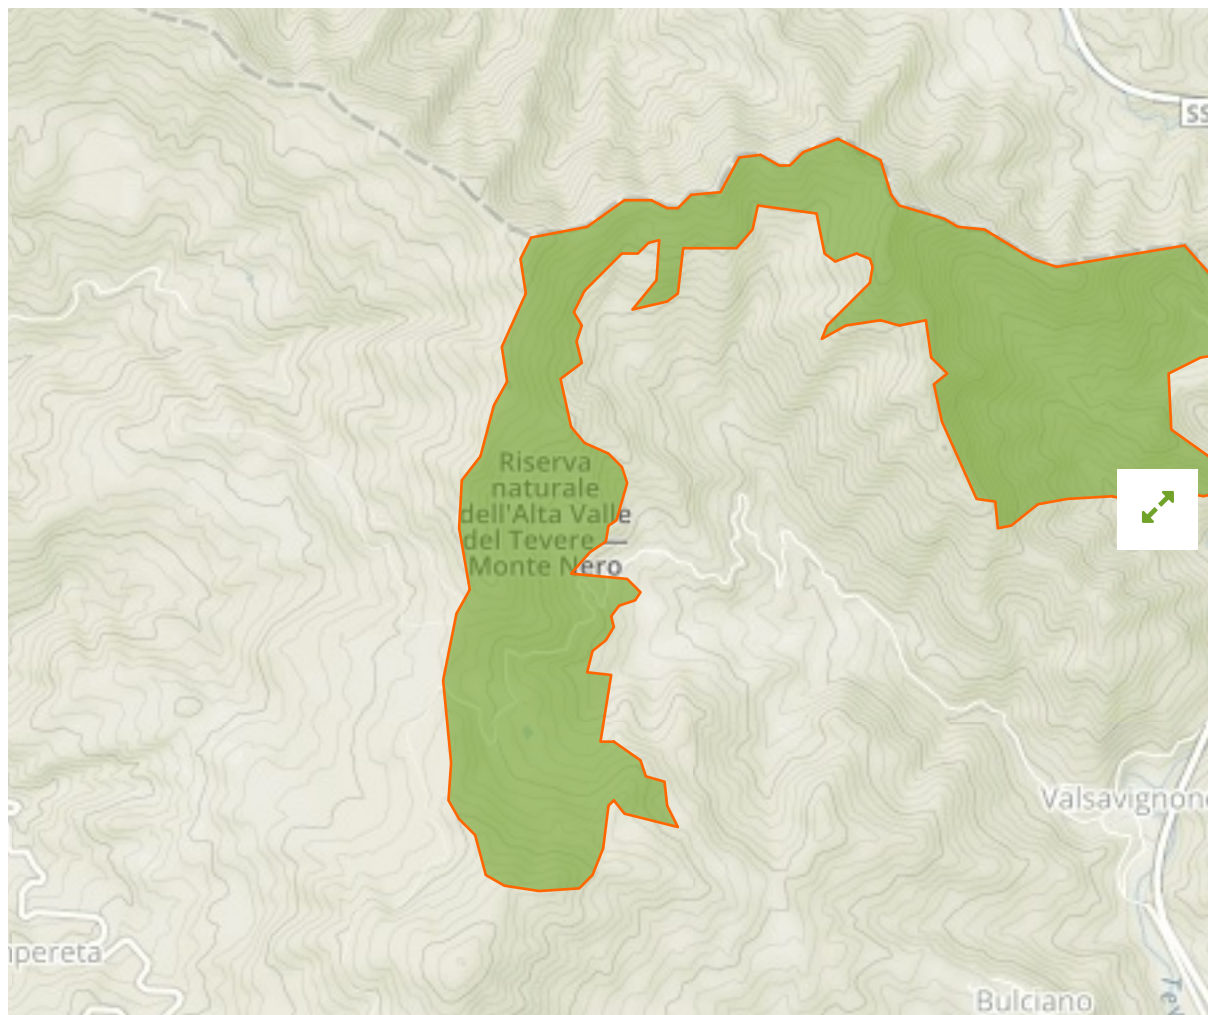

## Riserva naturale del Alta Valle del Tevere (Monte Nero) in Italy

The designations employed and the presentation of material on this map do not imply the expression of any opinion whatsoever on the part of the Secretariat of the United Nations concerning the legal status of any country, territory, city or area or of its authorities, or concerning the delimitation of its frontiers or boundaries.

WDPA ID

---

**178768**

Reported Area

---

**4.7 km<sup>2</sup>**

## Attributes

---

<b>Original Name</b>	<b>Riserva naturale del Alta Valle del Tevere (Monte Nero)</b>
<b>English Designation</b>	<b>Regional/Provincial Nature Reserve</b>
<b>IUCN Management Category</b>	<b>IV</b>
Status	Designated
Type of Designation	National
Status Year	1998
Sublocation	
Governance Type	Federal or national ministry or agency
Management Authority	Amministrazione Regionale/Provinciale
Management Plan	Not Reported
International Criteria	Not Applicable