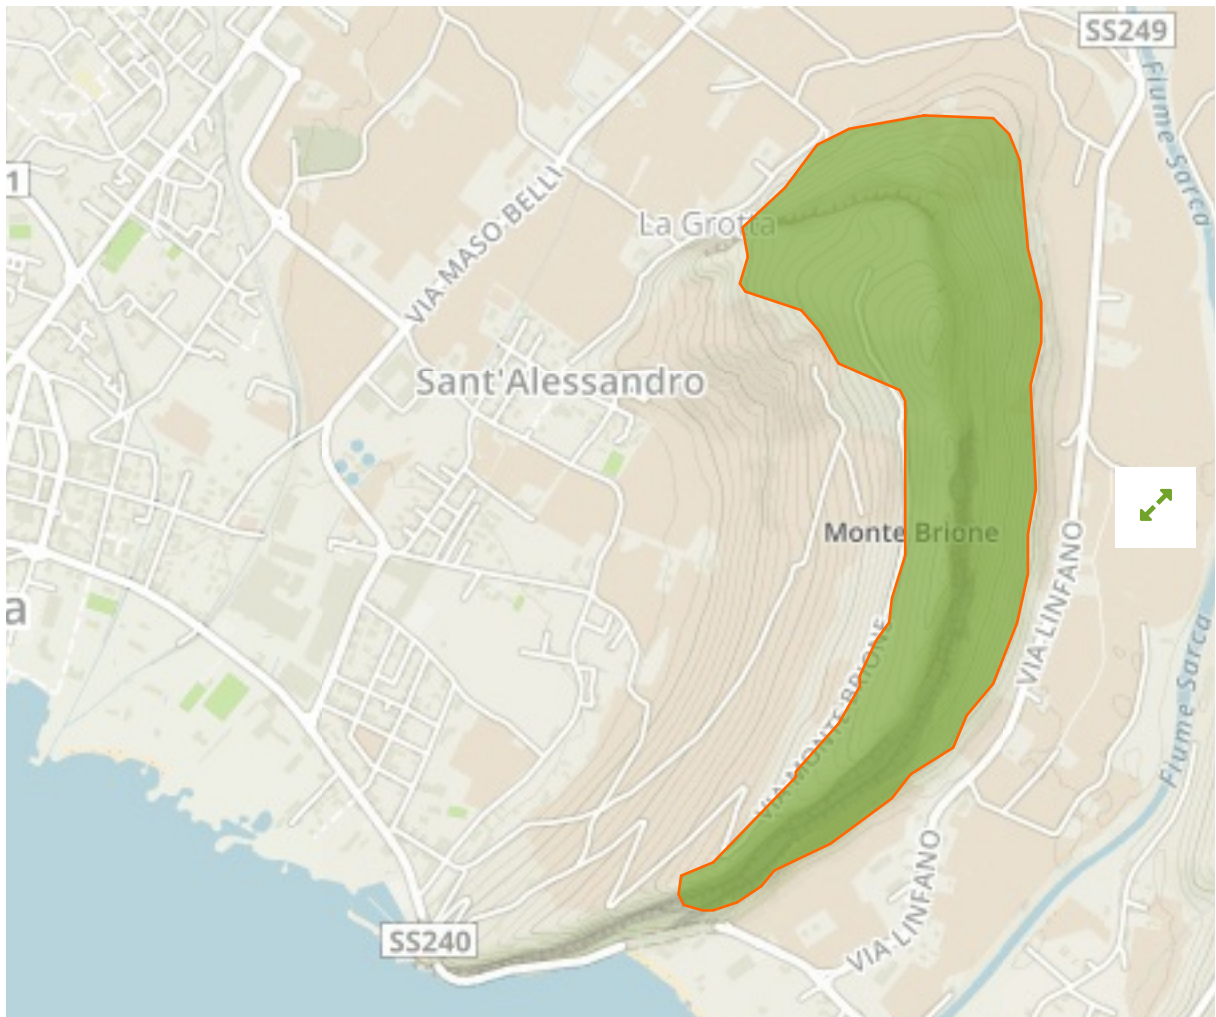

## Biotopo Monte Brione in Italy

The designations employed and the presentation of material on this map do not imply the expression of any opinion whatsoever on the part of the Secretariat of the United Nations concerning the legal status of any country, territory, city or area or of its authorities, or concerning the delimitation of its frontiers or boundaries.

WDPA ID

**178812**

Reported Area

**0.66 km<sup>2</sup>**