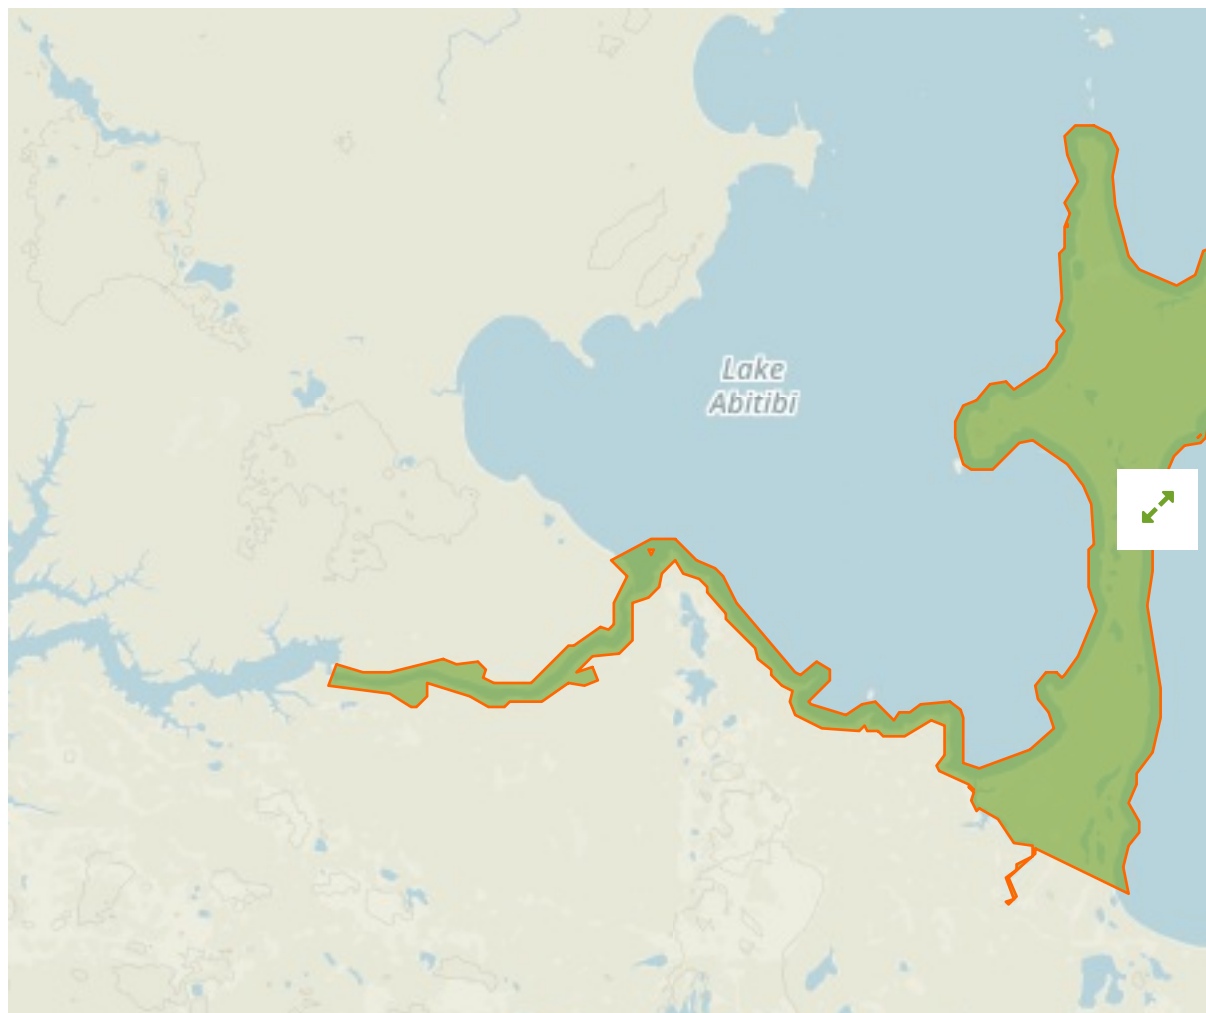

## Abitibi-De-TroNot Reported Provincial Park (Cultural Heritage Class) in Canada

The designations employed and the presentation of material on this map do not imply the expression of any opinion whatsoever on the part of the Secretariat of the United Nations concerning the legal status of any country, territory, city or area or of its authorities, or concerning the delimitation of its frontiers or boundaries.

WDPA ID

---

**18538**

Reported Area

---

**43.4 km<sup>2</sup>**