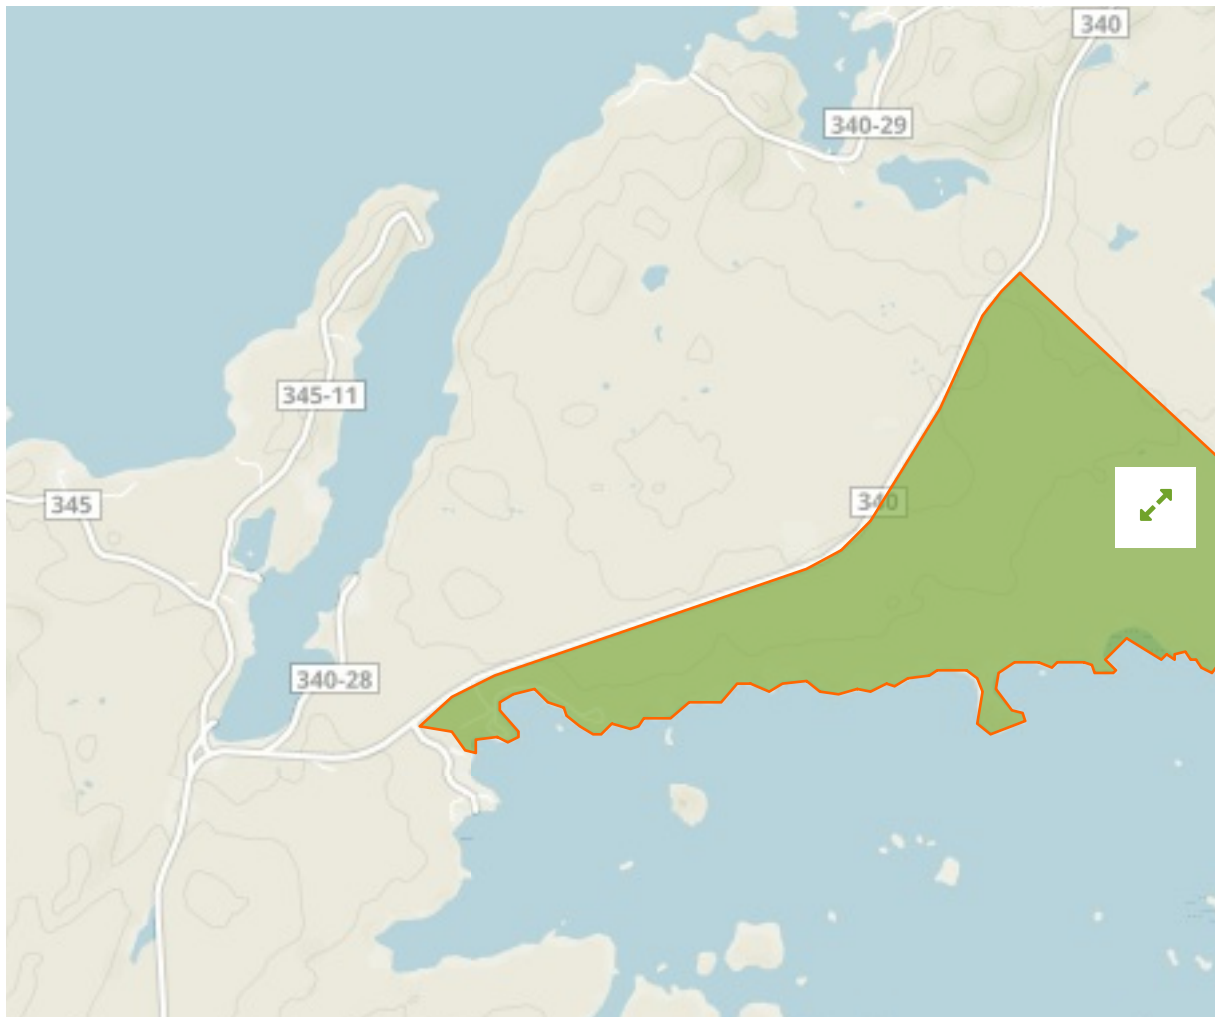

Dildo Run Provincial Park in Canada

The designations employed and the presentation of material on this map do not imply the expression of any opinion whatsoever on the part of the Secretariat of the United Nations concerning the legal status of any country, territory, city or area or of its authorities, or concerning the delimitation of its frontiers or boundaries.

WDPA ID

19330

Reported Area

3.28 km²

Management Effectiveness Evaluations

No information available

Attributes

Original Name	Dildo Run Provincial Park
English Designation	Provincial Park
IUCN Management Category	II
Status	Designated
Type of Designation	National
Status Year	1978
Sublocation	CA-NL
Governance Type	Sub-national ministry or agency
Management Authority	Government of Newfoundland and Labrador, Department of Tourism, Culture, Industry, and Innovation, Parks Division
Management Plan	View Management Plan
International Criteria	Not Applicable