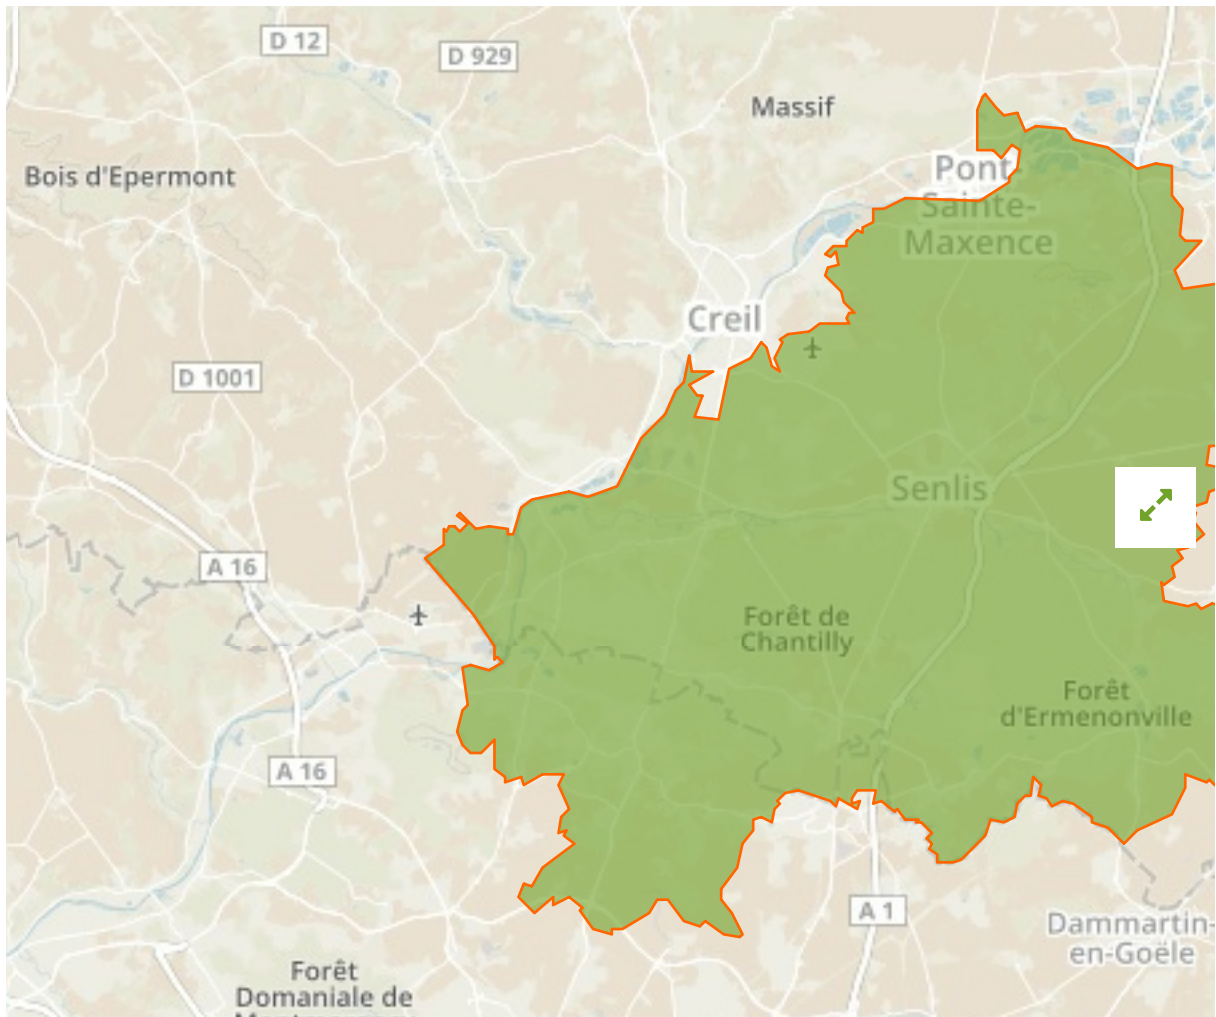

Oise-Pays de France in France

The designations employed and the presentation of material on this map do not imply the expression of any opinion whatsoever on the part of the Secretariat of the United Nations concerning the legal status of any country, territory, city or area or of its authorities, or concerning the delimitation of its frontiers or boundaries.

WDPA ID

193409

Reported Area

574.93 km²

Management Effectiveness Evaluations

No information available

Attributes

| | |
|---------------------------------|--|
| Original Name | Oise-Pays de France |
| English Designation | Regional Nature Park |
| IUCN Management Category | V |
| Status | Designated |
| Type of Designation | National |
| Status Year | 2004 |
| Sublocation | |
| Governance Type | Federal or national ministry or agency |
| Management Authority | French Ministry in charge of the environment. In march 2012, name, acronym and address as follows : Ministère de l'Écologie, du Développement durable, des Transports et du Logement (MEDDTL) 92055 La Défense Cedex France. For regional parks network, c |
| Management Plan | Not Reported |
| International Criteria | Not Applicable |