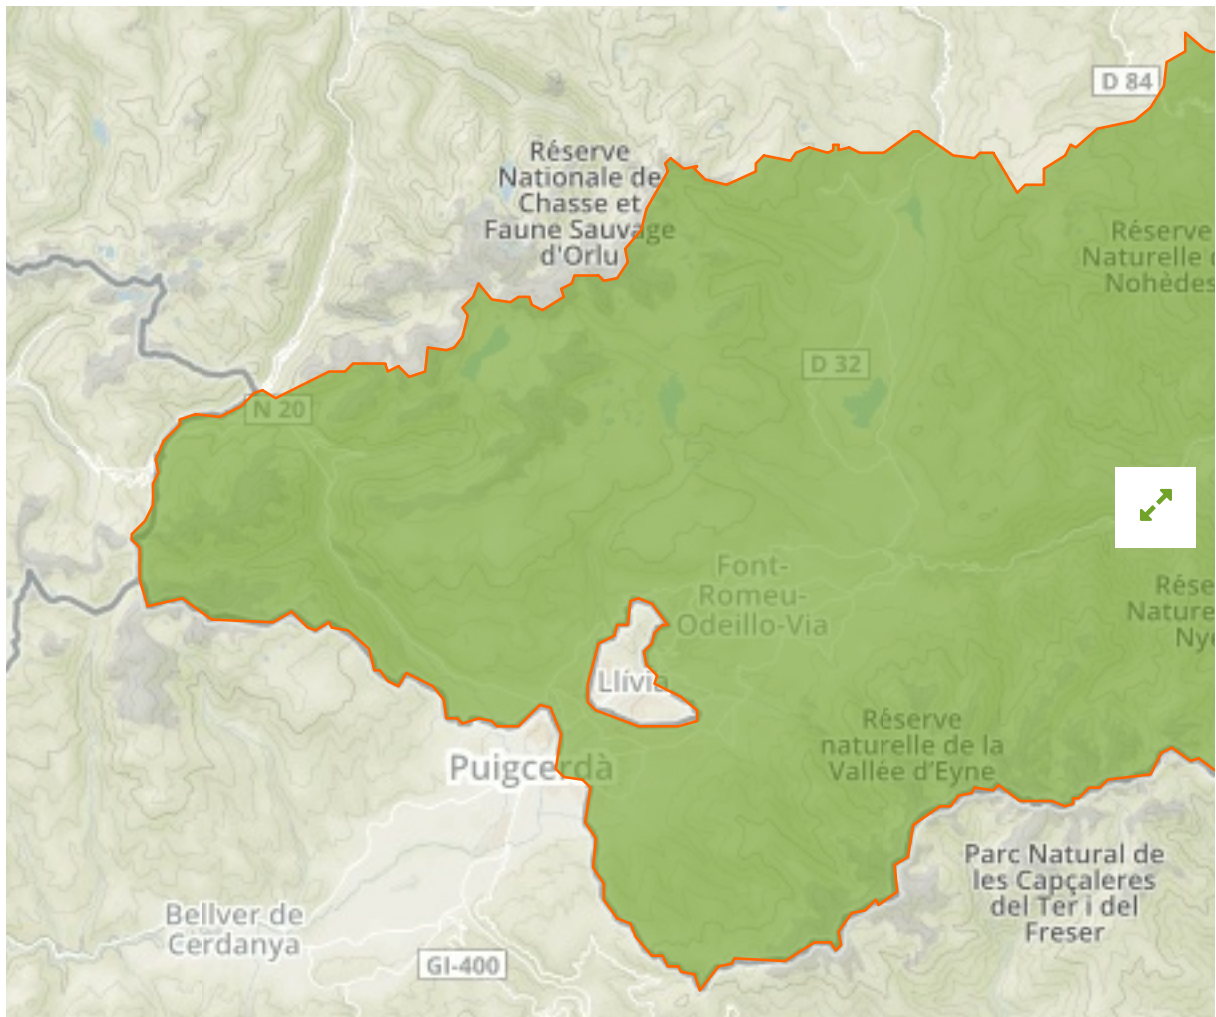

Pyrénées catalanes in France

The designations employed and the presentation of material on this map do not imply the expression of any opinion whatsoever on the part of the Secretariat of the United Nations concerning the legal status of any country, territory, city or area or of its authorities, or concerning the delimitation of its frontiers or boundaries.

Site network breakdown

Transboundary sites

Vallée d'Eyne

in France

English Designation
National Nature Reserve

IUCN Category
IV

WDPA ID Year of Designation
106721

Reported Area
11.8 km²

IUCN Category
Not Reported

WDPA ID **Year of Designation**
555539541

Reported Area
102.6 km²

English Designation
Site of Community Importance (Habitats Directive)

IUCN Category
Not Assigned

WDPA ID **Year of Designation**
555549039

Reported Area
124.8 km²

[Show all](#)