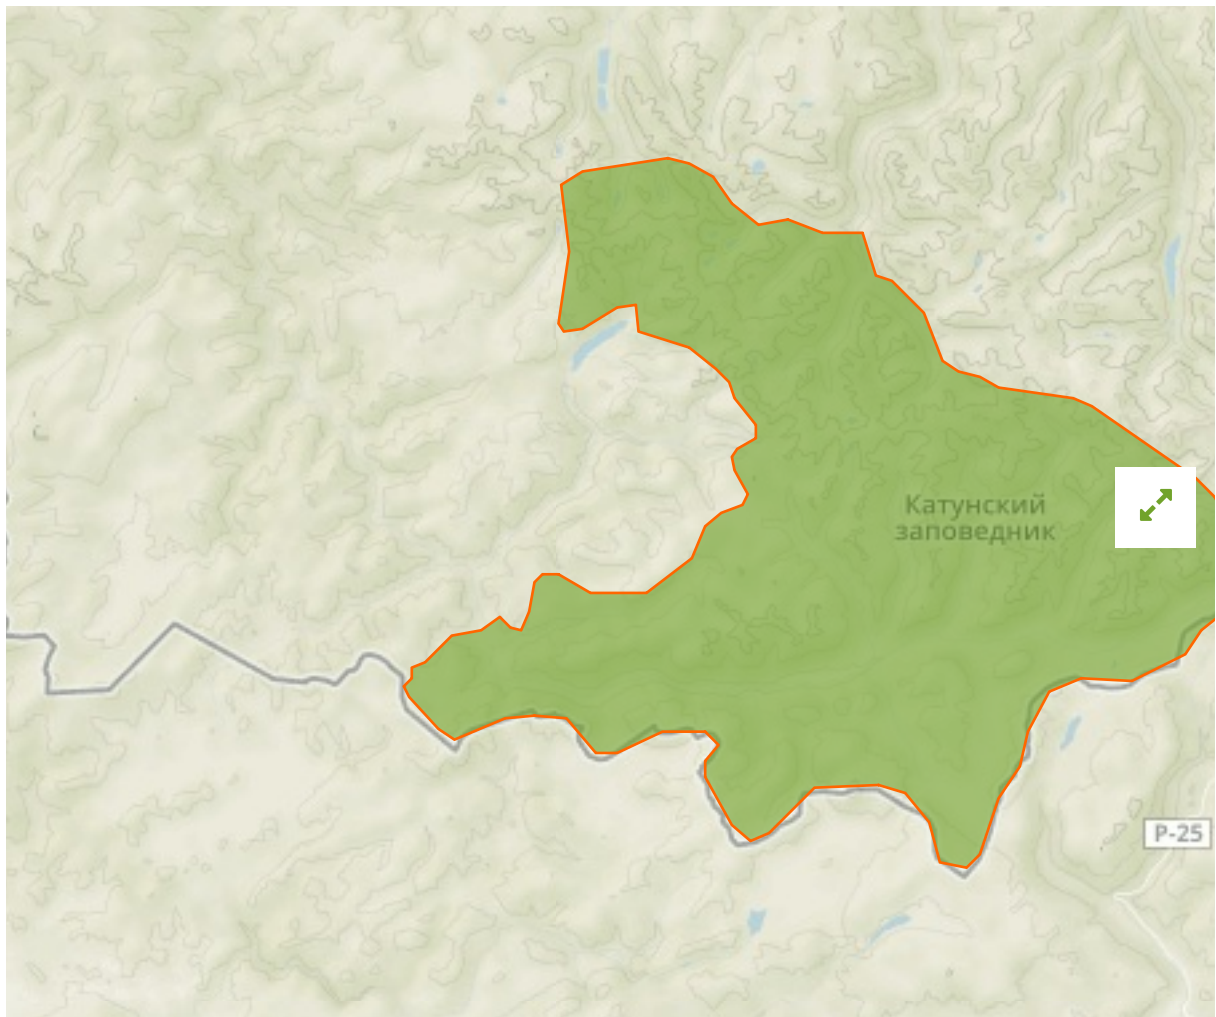

Katunsky in Russian Federation

The designations employed and the presentation of material on this map do not imply the expression of any opinion whatsoever on the part of the Secretariat of the United Nations concerning the legal status of any country, territory, city or area or of its authorities, or concerning the delimitation of its frontiers or boundaries.

WDPA ID

198345

Reported Area

6952.62 km²

Not Reported

Management Effectiveness Evaluations

GOBI Survey 2006

Stockholm BR Survey 2008