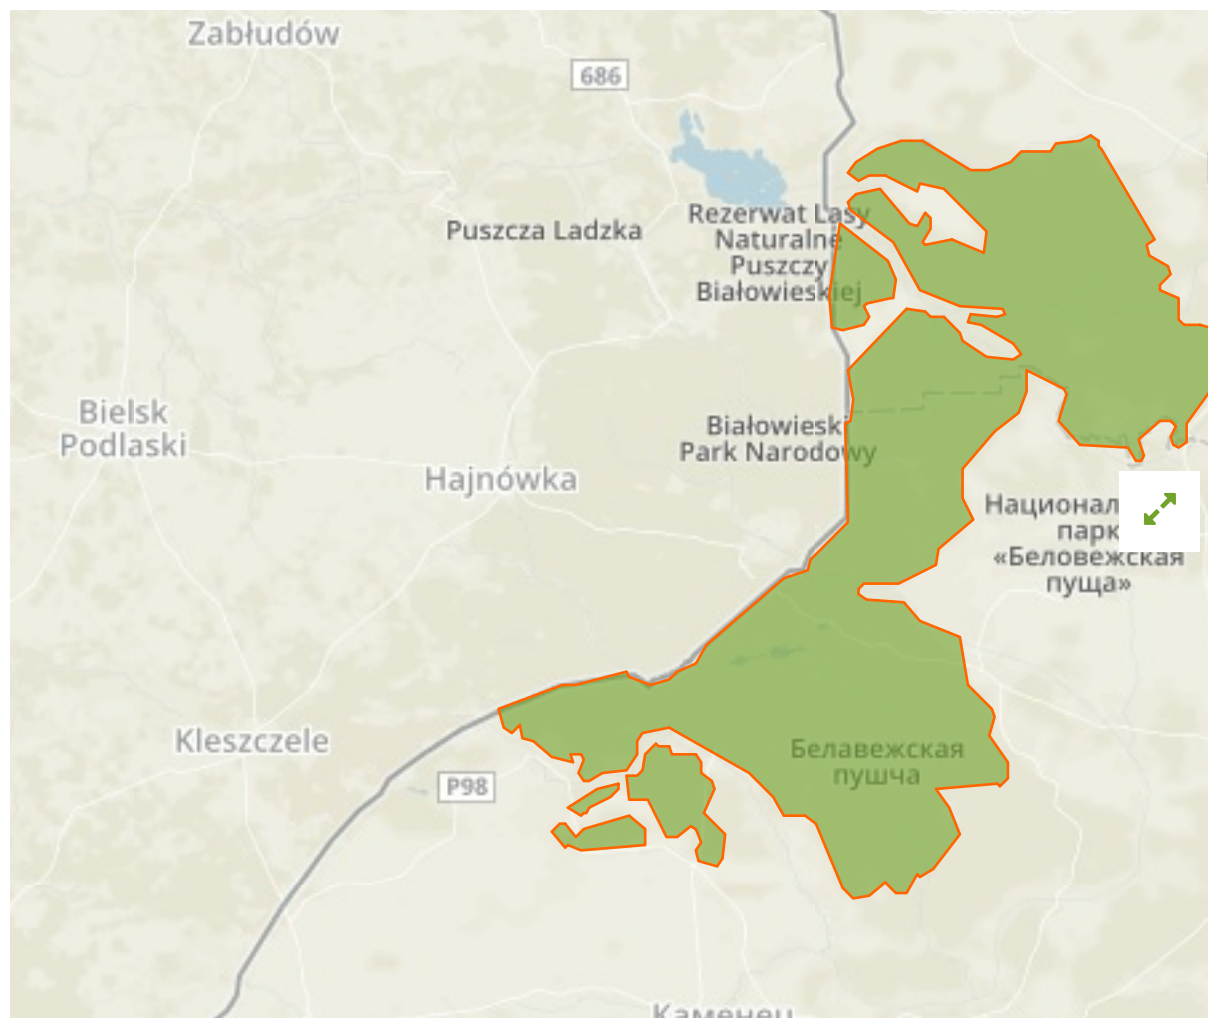

Belovezhskaya Pushcha in Belarus

The designations employed and the presentation of material on this map do not imply the expression of any opinion whatsoever on the part of the Secretariat of the United Nations concerning the legal status of any country, territory, city or area or of its authorities, or concerning the delimitation of its frontiers or boundaries.

WDPA ID

1985

Reported Area

876.07 km²

Management Effectiveness Evaluations

European Diploma 1997

Attributes

Original Name	Belovezskaya Pushcha
English Designation	National Park
IUCN Management Category	II
Status	Designated
Type of Designation	National
Status Year	1939
Sublocation	BY-BR
Governance Type	Not Reported
Management Authority	Not Reported
Management Plan	Not Reported
International Criteria	Not Applicable

English Designation
Nature Reserve

IUCN Category
Not Assigned

WDPA ID Year of Designation
177272

Reported Area
1.2 km²

Podcerkwa

in Poland

English Designation
Nature Reserve

IUCN Category
IV

WDPA ID Year of Designation
177500

Reported Area
2.8 km²

English Designation
Nature Reserve

IUCN Category
IV

WDPA ID Year of Designation
177520

Reported Area
2.3 km²

[Show all](#)