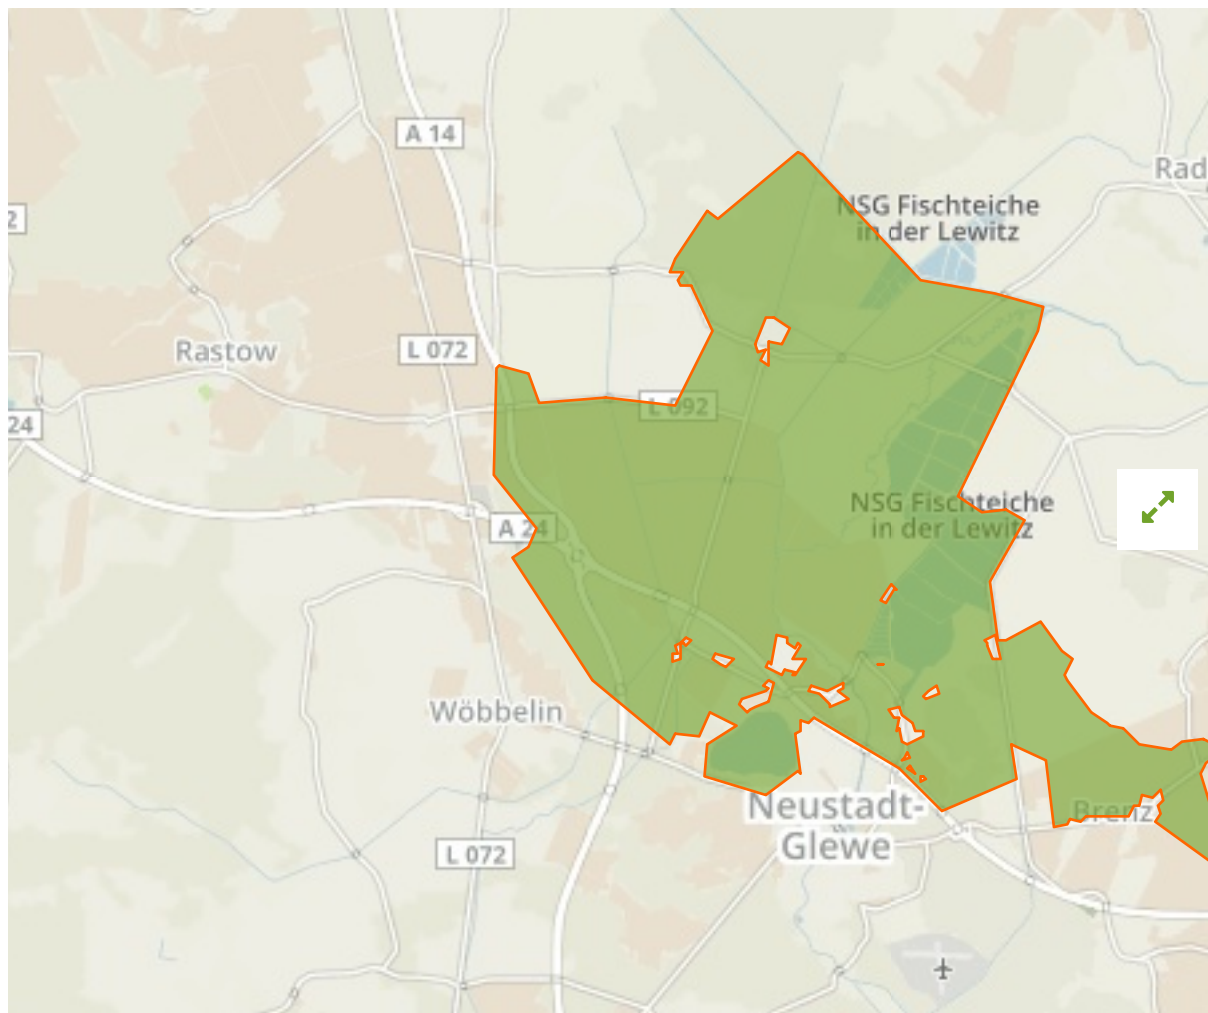

Lewitz (Ludwigslust-Parchim, Altkrs. Ludwigslust) in Germany

The designations employed and the presentation of material on this map do not imply the expression of any opinion whatsoever on the part of the Secretariat of the United Nations concerning the legal status of any country, territory, city or area or of its authorities, or concerning the delimitation of its frontiers or boundaries.

WDPA ID

20812

Reported Area

69.56 km²

Management Effectiveness Evaluations

No information available

Attributes

Original Name	Lewitz (Ludwigslust-Parchim, Altkrs. Ludwigslust)
English Designation	Landscape Protection Area
IUCN Management Category	V
Status	Designated
Type of Designation	National
Status Year	2010
Sublocation	
Governance Type	Federal or national ministry or agency
Management Authority	Bundesamt für Naturschutz
Management Plan	Not Reported
International Criteria	Not Applicable