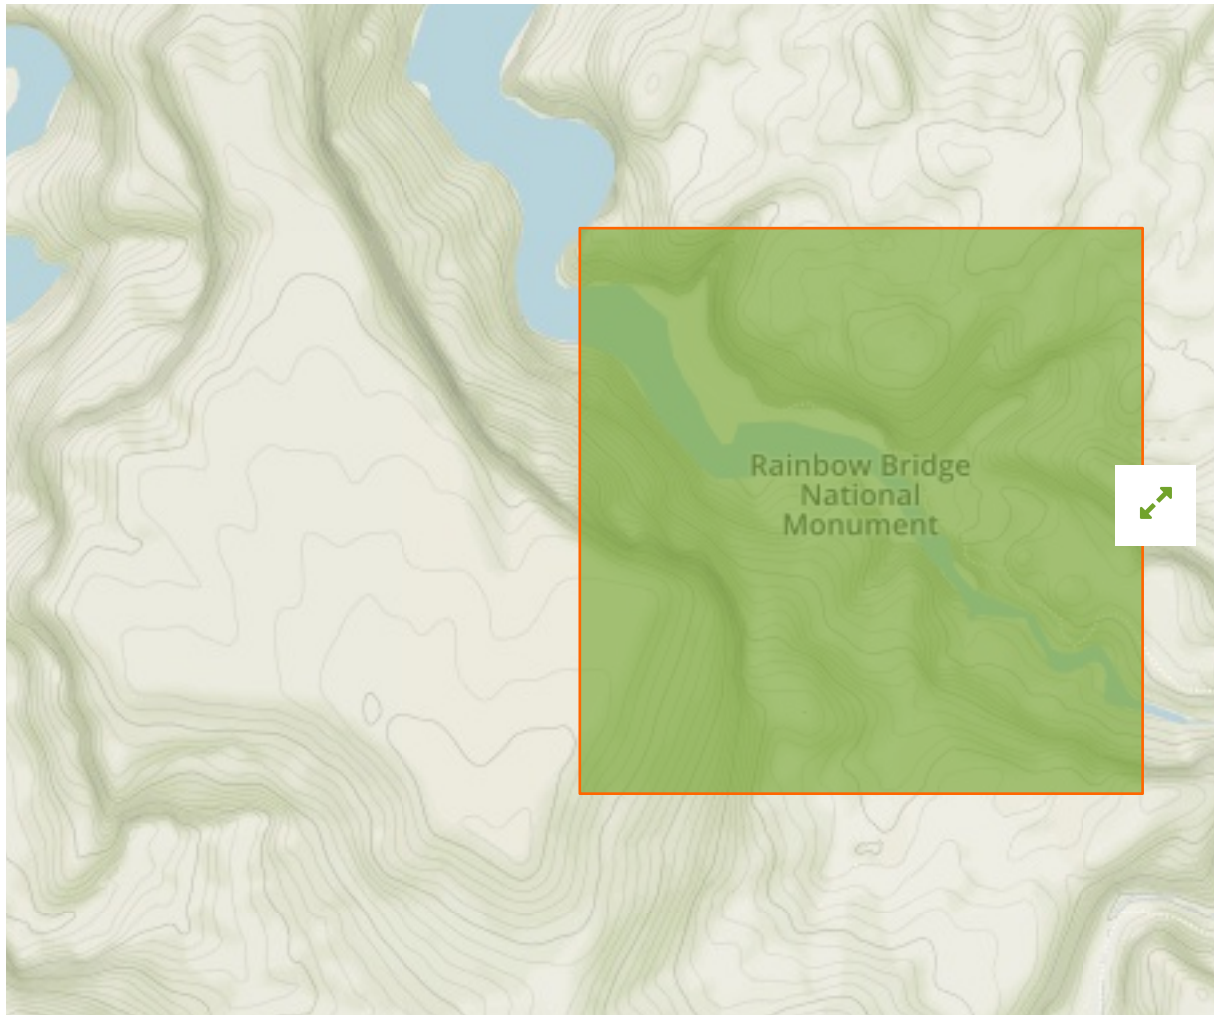

## Rainbow Bridge in United States of America

The designations employed and the presentation of material on this map do not imply the expression of any opinion whatsoever on the part of the Secretariat of the United Nations concerning the legal status of any country, territory, city or area or of its authorities, or concerning the delimitation of its frontiers or boundaries.

WDPA ID

---

**21094**

Reported Area

---

**0.65 km<sup>2</sup>**

**i Data Provider**

---

US Geological Survey, Gap Analysis Program (GAP), National Operations Office, Boise State University

## Attributes

---

<b>Original Name</b>	<b>Rainbow Bridge</b>
<b>English Designation</b>	<b>National Monument</b>
<b>IUCN Management Category</b>	<b>III</b>
Status	Designated
Type of Designation	National
Status Year	Not Reported
Sublocation	US-UT
Governance Type	Federal or national ministry or agency
Management Authority	National Park Service
Management Plan	Not Reported
International Criteria	Not Applicable