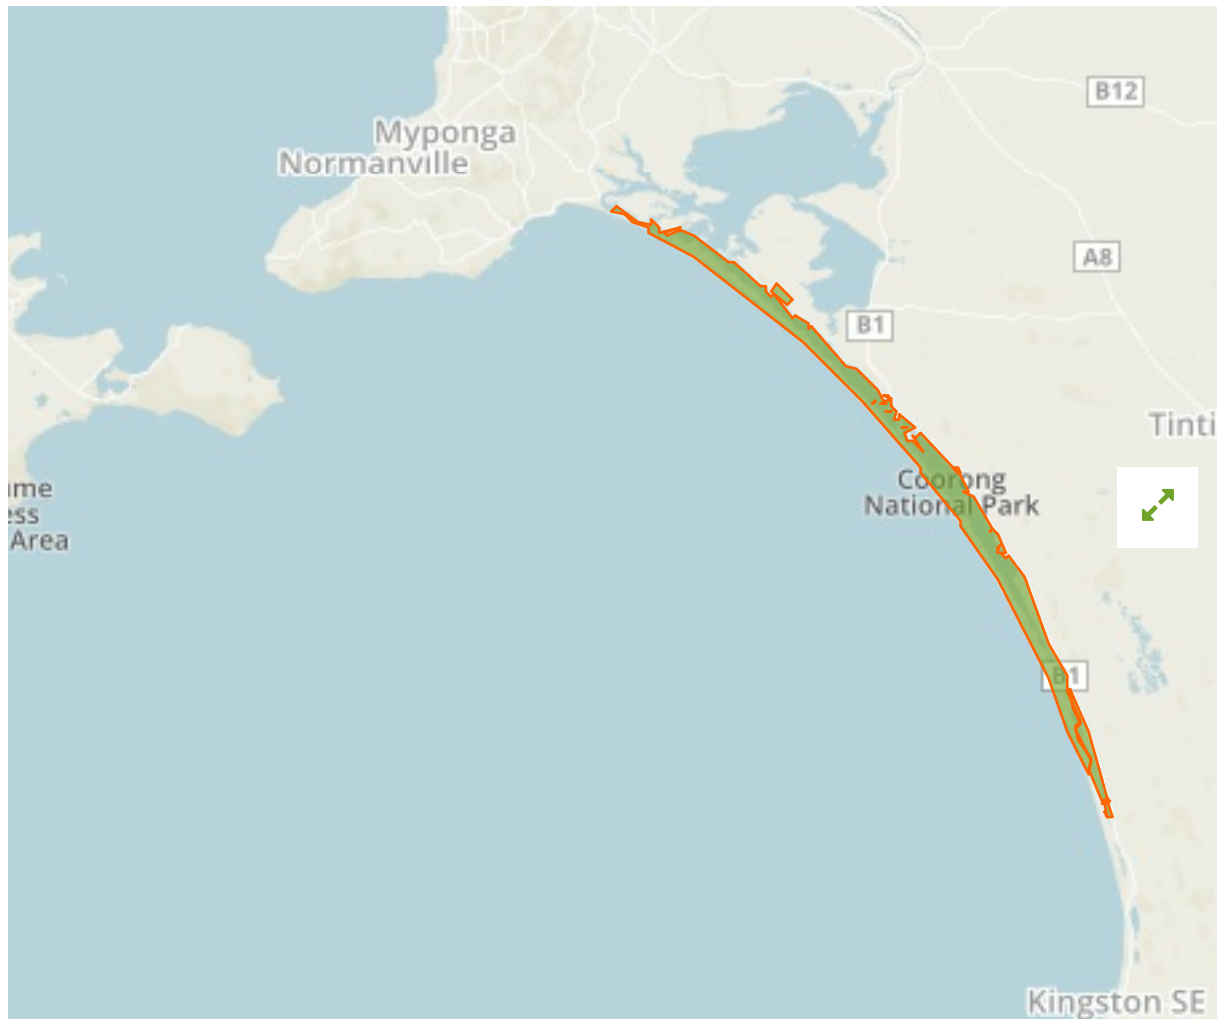

## Coorong in Australia

The designations employed and the presentation of material on this map do not imply the expression of any opinion whatsoever on the part of the Secretariat of the United Nations concerning the legal status of any country, territory, city or area or of its authorities, or concerning the delimitation of its frontiers or boundaries.

WDPA ID

---

**26012**

Reported Area

---

**490.19 km<sup>2</sup>**