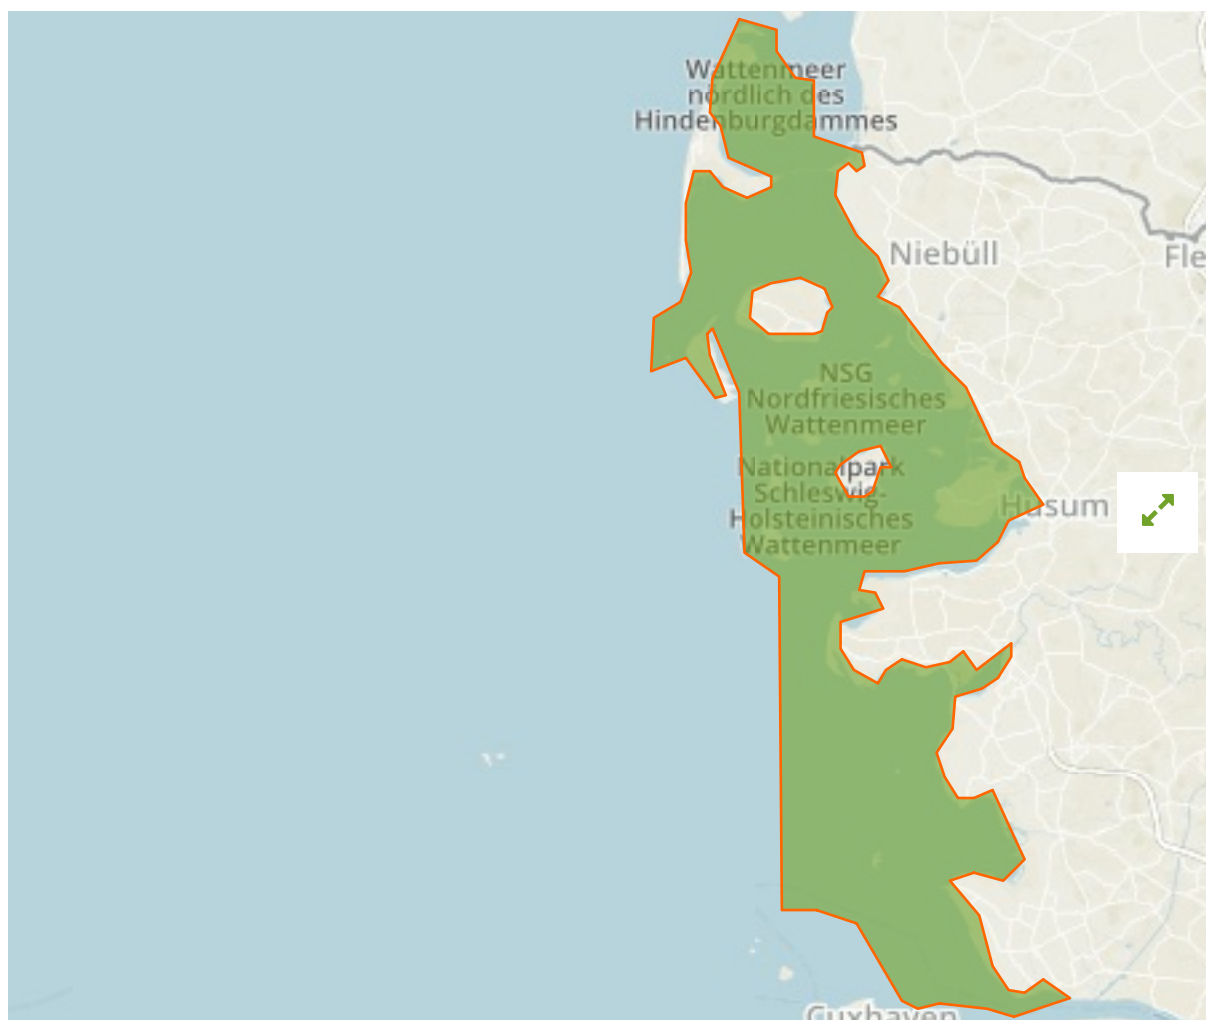

## Waddensea and Hallig Islands of Schleswig-Holstein in Germany

The designations employed and the presentation of material on this map do not imply the expression of any opinion whatsoever on the part of the Secretariat of the United Nations concerning the legal status of any country, territory, city or area or of its authorities, or concerning the delimitation of its frontiers or boundaries.

WDPA ID

---

**29771**

Reported Area

---

**4431.0 km<sup>2</sup>**

### NTP S-H Wattenmeer und angrenzende Küstengebiete

in Germany

**English Designation**  
National Park

**IUCN Category**  
Not Assigned

**WDPA ID**      **Year of Designation**  
390556

**Reported Area**  
1466.0 km<sup>2</sup>

### The Wadden Sea

in Denmark, Germany, Netherlands

**English Designation**  
World Heritage Site (natural or  
mixed)

**IUCN Category**  
Not Applicable

**WDPA ID**      **Year of Designation**  
478638

**Reported Area**  
11434.0 km<sup>2</sup>