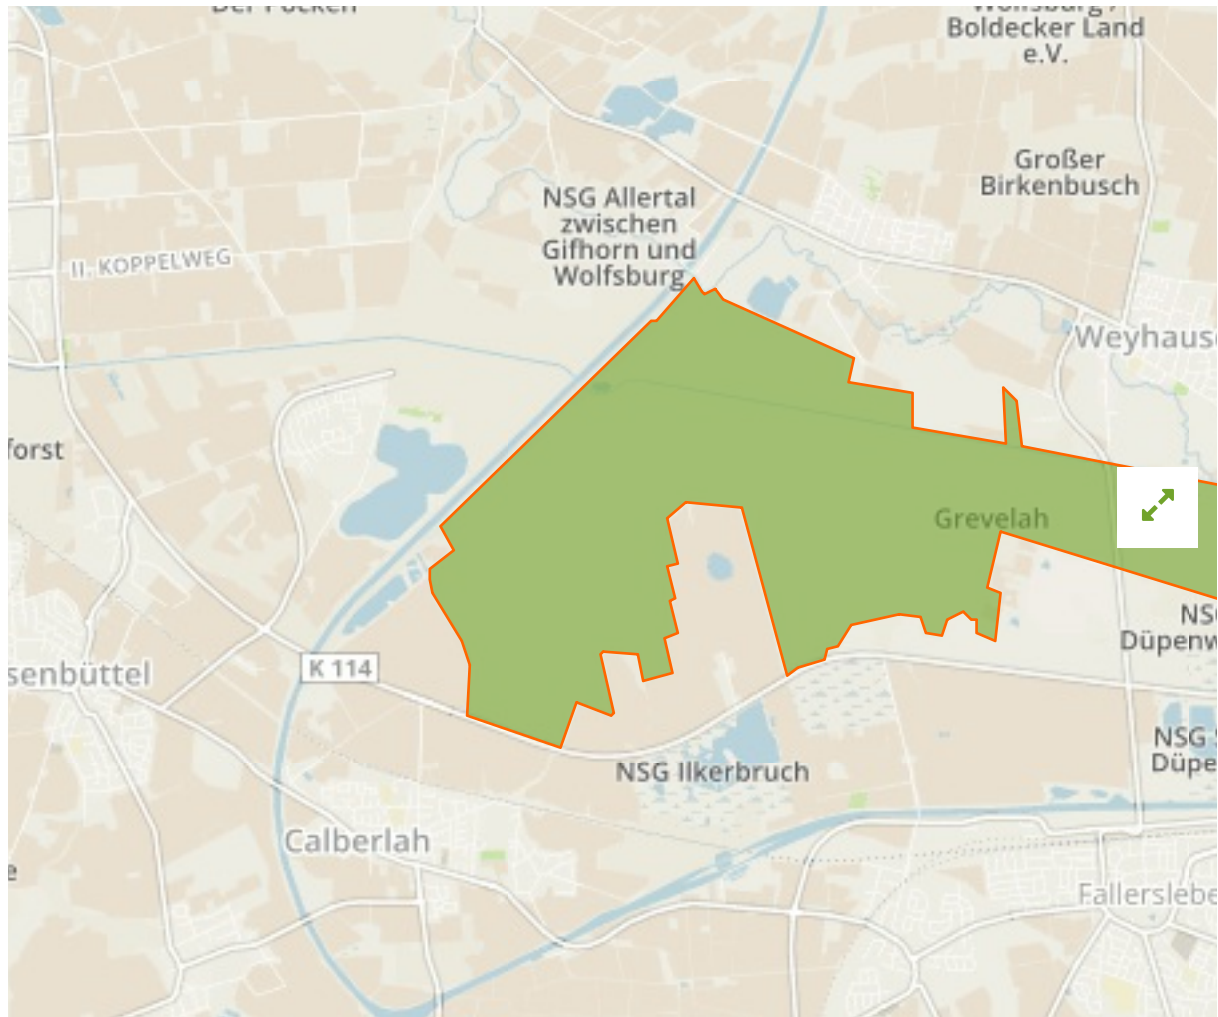

Barnbruch in Germany

The designations employed and the presentation of material on this map do not imply the expression of any opinion whatsoever on the part of the Secretariat of the United Nations concerning the legal status of any country, territory, city or area or of its authorities, or concerning the delimitation of its frontiers or boundaries.

WDPA ID

30106

Reported Area

13.09 km²

Management Effectiveness Evaluations

No information available

Attributes

Original Name	Barnbruch
English Designation	Nature Reserve
IUCN Management Category	IV
Status	Designated
Type of Designation	National
Status Year	1986
Sublocation	
Governance Type	Federal or national ministry or agency
Management Authority	Bundesamt für Naturschutz
Management Plan	Not Reported
International Criteria	Not Applicable