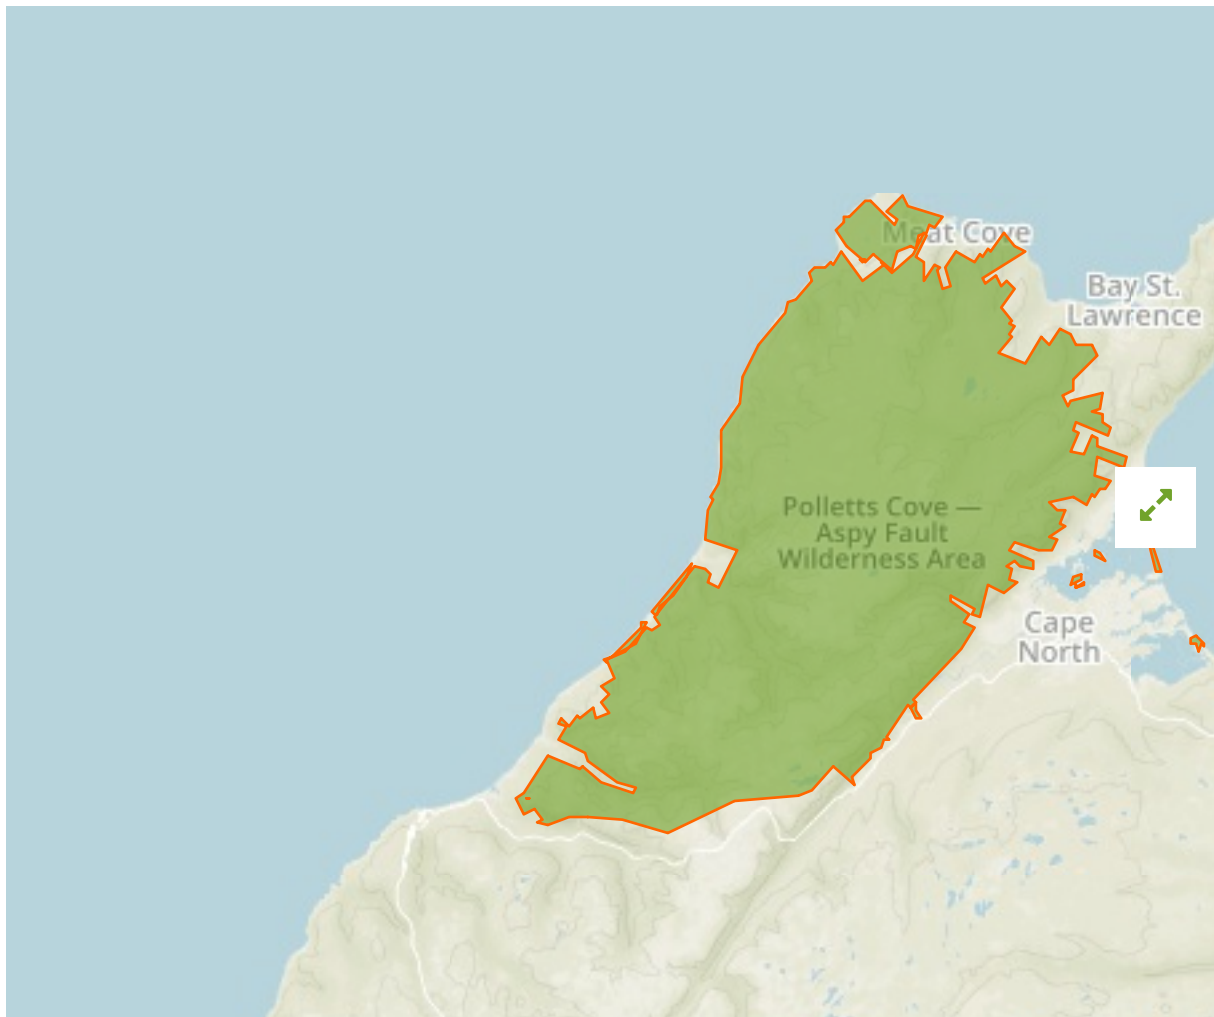

## Polletts Cove - Aspy Fault in Canada

The designations employed and the presentation of material on this map do not imply the expression of any opinion whatsoever on the part of the Secretariat of the United Nations concerning the legal status of any country, territory, city or area or of its authorities, or concerning the delimitation of its frontiers or boundaries.

WDPA ID

---

**302326**

Reported Area

---

**273.24 km<sup>2</sup>**

## Attributes

---

<b>Original Name</b>	<b>Polletts Cove - Aspy Fault</b>
<b>English Designation</b>	<b>Wilderness Area</b>
<b>IUCN Management Category</b>	<b>Ib</b>
Status	Designated
Type of Designation	National
Status Year	2015
Sublocation	CA-NS
Governance Type	Sub-national ministry or agency
Management Authority	Nova Scotia Environment, Protected Areas Branch
Management Plan	<a href="#">View Management Plan</a>
International Criteria	Not Applicable