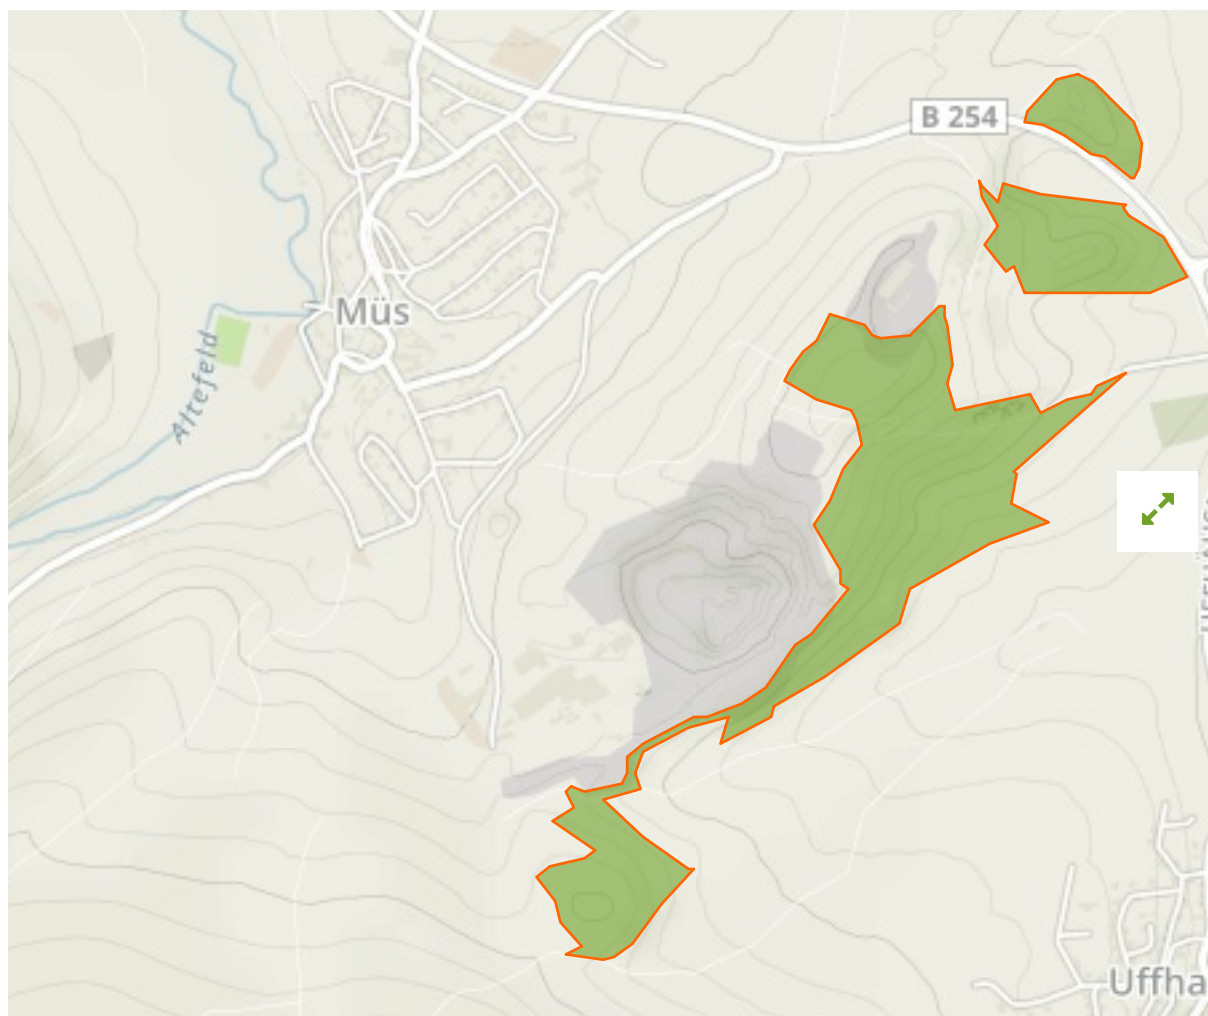

Kalkberge bei Großenlüder in Germany

The designations employed and the presentation of material on this map do not imply the expression of any opinion whatsoever on the part of the Secretariat of the United Nations concerning the legal status of any country, territory, city or area or of its authorities, or concerning the delimitation of its frontiers or boundaries.

WDPA ID

318620

Reported Area

0.46 km²

Management Effectiveness Evaluations

No information available

Attributes

Original Name	Kalkberge bei Großenlüder
English Designation	Nature Reserve
IUCN Management Category	IV
Status	Designated
Type of Designation	National
Status Year	2001
Sublocation	
Governance Type	Federal or national ministry or agency
Management Authority	Bundesamt für Naturschutz
Management Plan	Not Reported
International Criteria	Not Applicable